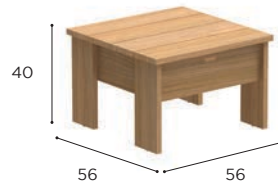

TEAK
	W
	NEH 85 TK
	€ 1.949
	CUSHIONS
	PIL NEH... (HEAD)
CAT. A	€ 90
CAT. B	€ 108
CAT. C	€ 126
	PIL NE85... (SEAT)
CAT. A	€ 160
CAT. B	€ 192
CAT. C	€ 224
	PIL NE85H... (SEAT & BACK & HEAD)
CAT. A	€ 355
CAT. B	€ 426
CAT. C	€ 497
	OPTIONAL WHEELSET
	NE WTK
	€ 99

FOOTREST	
REF:	NE 56TK
WEIGHT:	11 kg
INFO:	ASSEMBLING NEEDED