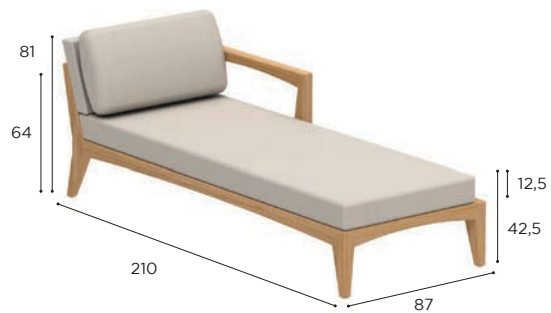

ZENHIT LOUNGE SPECIFICATIONS

STANDARD / LIMITED / ON REQUEST

DAYBED LEFT	
REF:	ZNTL DBL...
WEIGHT:	40 kg

DAYBED RIGHT	
REF:	ZNTL DBR...
WEIGHT:	40 kg