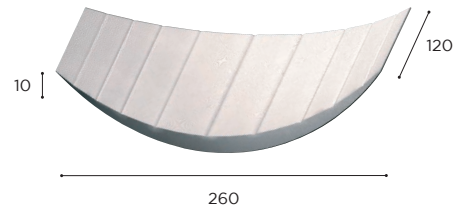

FABRIC
		PIL WV..
CAT. A		€ 2.895
CAT. B		€ 3.474
CAT. C		€ 4.053

BASE	
REF:	WVT
WEIGHT:	183 kg
INFO:	BASE FOR EMBEDDING IN CONCRETE