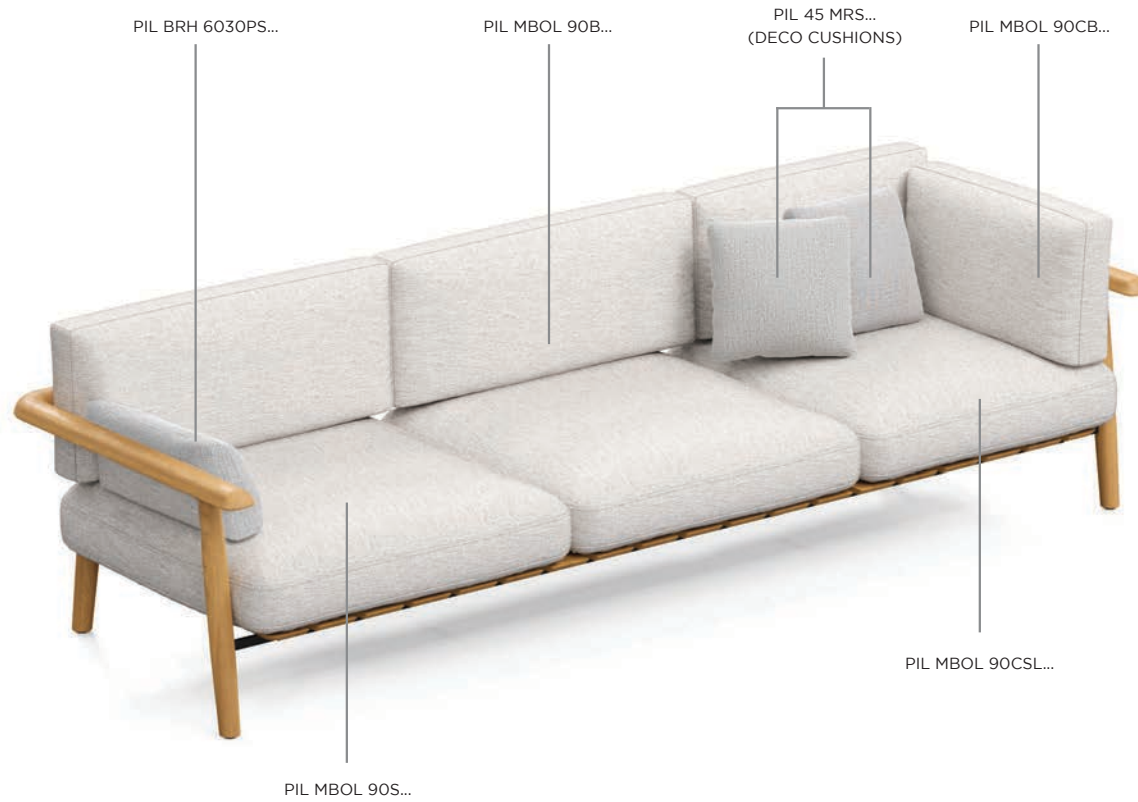

| | COMFORT CUSHIONS |
|--------|--------------------|
| | PIL BRH 6030 PS... |
| STAND. | € 255 |
| CAT. A | € 225 |
| CAT. B | € 270 |
| CAT. C | € 315 |

MAMBO LOUNGE SPECIFICATIONS

| ONE SEATER | |
|------------|----------------------------|
| REF: | MBOL 100... |
| WEIGHT: | 35 kg |
| INFO: | DECO CUSHIONS NOT INCLUDED |