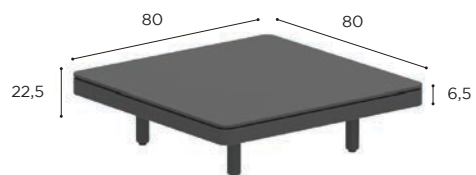

ALURA LOUNGE SPECIFICATIONS

LOUNGE TABLE	
REF:	ALRL 80...
WEIGHT:	C: 25,8 kg W: 19,1 kg
INFO:	ASSEMBLING NEEDED

		COATED ALUMINIUM + BATYLINE					
		WR	PB	S	BR	A	
CERAMIC	WUM	ALRL 80 CWRWUM € 2.059	ALRL 80 CPBWUM € 1.979	ALRL 80 CSWUM € 2.059	ALRL 80 CBRWUM € 2.059	ALRL 80 CAWUM € 1.979	
	BS	ALRL 80 CWRBS € 2.309	ALRL 80 CPBBS € 2.229	ALRL 80 CSBS € 2.309	ALRL 80 CBRBS € 2.309	ALRL 80 CABS € 2.229	
	CD	ALRL 80 CWRCD € 2.309	ALRL 80 CPBCD € 2.229	ALRL 80 CSCD € 2.309	ALRL 80 CBRCD € 2.309	ALRL 80 CAD € 2.229	
	TR	ALRL 80 CWRTR € 2.009	ALRL 80 CPBTR € 1.929	ALRL 80 CSTR € 2.009	ALRL 80 CBRTR € 2.009	ALRL 80 CATR € 1.929	
	TG	ALRL 80 CWRTG € 2.009	ALRL 80 CPBTG € 1.929	ALRL 80 CSTG € 2.009	ALRL 80 CBRTG € 2.009	ALRL 80 CATG € 1.929	
	CL	ALRL 80 CWRCL € 2.309	ALRL 80 CPBCL € 2.229	ALRL 80 CSCL € 2.309	ALRL 80 CBRCL € 2.309	ALRL 80 CACL € 2.229	
	PG	ALRL 80 CWRPG € 2.059	ALRL 80 CPBPG € 1.979	ALRL 80 CSPG € 2.059	ALRL 80 CBRPG € 2.059	ALRL 80 CAPG € 1.979	
	TS	ALRL 80 CWRTS € 2.309	ALRL 80 CPBTS € 2.229	ALRL 80 CSTS € 2.309	ALRL 80 CBRTS € 2.309	ALRL 80 CATS € 2.229	
	TM	ALRL 80 CWRTM € 2.309	ALRL 80 CPBTM € 2.229	ALRL 80 CSTM € 2.309	ALRL 80 CBRTM € 2.309	ALRL 80 CATM € 2.229	
	NM	ALRL 80 CWRNM € 2.459	ALRL 80 CPBNM € 2.379	ALRL 80 CSNM € 2.459	ALRL 80 CBRNM € 2.459	ALRL 80 CANM € 2.379	
	ZUM	ALRL 80 CWRZUM € 2.309	ALRL 80 CPBZUM € 2.229	ALRL 80 CSZUM € 2.309	ALRL 80 CBRZUM € 2.309	ALRL 80 CAZUM € 2.229	
	TEAK	W	ALRL 80 WWR € 2.009	ALRL 80 WPB € 1.929	ALRL 80 WS € 2.009	ALRL 80 WBR € 2.009	ALRL 80 WA € 1.929

LOUNGE TABLE	
REF:	ALRL 80 LTL...
WEIGHT:	C: 24 kg W: 17 kg
INFO:	ASSEMBLING NEEDED