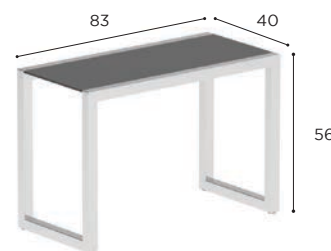

LOUNGE TABLE	
REF:	NNXL 40S..
WEIGHT:	19,5 kg