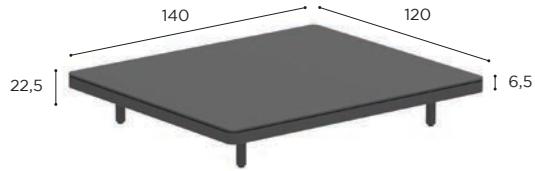

ALURA LOUNGE SPECIFICATIONS

LOUNGE TABLE	
REF:	ALRL 140...
WEIGHT:	22,5 kg
INFO:	ASSEMBLING NEEDED