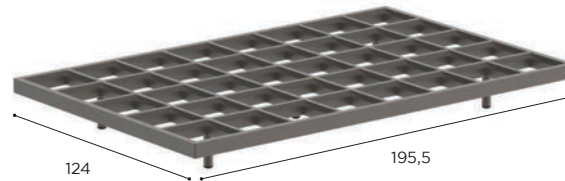

COATED ALUMINIUM				
WR	PB	S	BR	A
MZX 58 WR	MZX 58 PB	MZX 58 S	MZX 58 BR	MZX 58 A
€ 3.149	€ 3.149	€ 3.149	€ 3.149	€ 3.149

LOUNGE ELEMENT 59	
REF:	MZX AL 59...
WEIGHT:	45 kg
INFO:	5 LEGS INCLUDED ASSEMBLING NEEDED