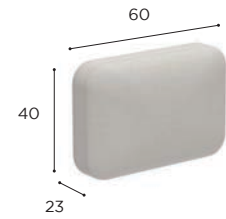

ORGANIX LOUNGE SPECIFICATIONS

	BACK CUSHIONS				
	BACK 18 x 71	BACK 18 x 70	BACK 18 x 62	BACK 18 x 78	BACK 18 x 60
	PIL OGXL450 ED...	PIL OGXL600 ED...	PIL OGXL3000 ED...	PIL OGXL900 ED...	PIL OGXL375 ED...
STAND.	€ 1.100	€ 1.075	€ 975	€ 1.055	€ 615
CAT. A	€ 975	€ 955	€ 865	€ 935	€ 545
CAT. B	€ 1.170	€ 1.146	€ 1.038	€ 1.122	€ 654
CAT. C	€ 1.365	€ 1.337	€ 1.211	€ 1.309	€ 763

	COMFORT BACK CUSHION
	BACK 60 x 40
	PIL BRH 6040P...
STAND.	€ 265
CAT. A	€ 235
CAT. B	€ 282
CAT. C	€ 329