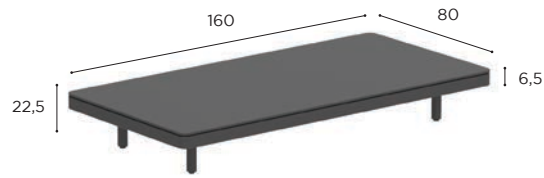

ALURA LOUNGE SPECIFICATIONS

LOUNGE TABLE	
REF:	ALRL 160...
WEIGHT:	46 kg
INFO:	ASSEMBLING NEEDED

		COATED ALUMINIUM + BATYLINE				
		WR	PB	S	BR	A
CERAMIC	WUM	ALRL 160 CWRWUM € 3.199	ALRL 160 CPBWUM € 3.079	ALRL 160 CSWUM € 3.199	ALRL 160 CBRWUM € 3.199	ALRL 160 CAWUM € 3.079
	BS	ALRL 160 CWRBS € 3.599	ALRL 160 CPBBS € 3.479	ALRL 160 CSBS € 3.599	ALRL 160 CBRBS € 3.599	ALRL 160 CABS € 3.479
	CD	ALRL 160 CWRCD € 3.599	ALRL 160 CPBCD € 3.479	ALRL 160 CSCD € 3.599	ALRL 160 CBRCD € 3.599	ALRL 160 CACD € 3.479
	TR	ALRL 160 CWRTR € 2.999	ALRL 160 CPBTR € 2.879	ALRL 160 CSTR € 2.999	ALRL 160 CBRTR € 2.999	ALRL 160 CATR € 2.879
	TG	ALRL 160 CWR TG € 2.999	ALRL 160 CPBTG € 2.879	ALRL 160 CSTG € 2.999	ALRL 160 CBR TG € 2.999	ALRL 160 CATG € 2.879
	CL	ALRL 160 CWRCL € 3.599	ALRL 160 CPBCL € 3.479	ALRL 160 CSCL € 3.599	ALRL 160 CBRCL € 3.599	ALRL 160 CACL € 3.479
	PG	ALRL 160 CWRPG € 3.199	ALRL 160 CPBPG € 3.079	ALRL 160 CSPG € 3.199	ALRL 160 CBRPG € 3.199	ALRL 160 CAPG € 3.079
	TS	ALRL 160 CWRTS € 3.599	ALRL 160 CPBTS € 3.479	ALRL 160 CSTS € 3.599	ALRL 160 CBRTS € 3.599	ALRL 160 CATS € 3.479
	TM	ALRL 160 CWR TM € 3.599	ALRL 160 CPBTM € 3.479	ALRL 160 CSTM € 3.599	ALRL 160 CBRTM € 3.599	ALRL 160 CATM € 3.479
	NM	ALRL 160 CWRNM € 3.999	ALRL 160 CPBNM € 3.879	ALRL 160 CSNM € 3.999	ALRL 160 CBRNM € 3.999	ALRL 160 CANM € 3.879
	ZUM	ALRL 160 CWRZUM € 3.599	ALRL 160 CPBZUM € 3.479	ALRL 160 CSZUM € 3.599	ALRL 160 CBRZUM € 3.599	ALRL 160 CAZUM € 3.479

LOUNGE TABLE	
REF:	ALRL 160 LTL...
WEIGHT:	44 kg
INFO:	ASSEMBLING NEEDED