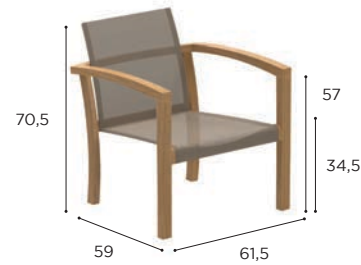

TEAK	
		W	
BATYLINE	WU	XQI 77 TEPWU	€ 1.099
	BRU	XQI 77 TEPBRU	€ 1.099
	ZU	XQI 77 TEPZU	€ 1.099

FOLDABLE CHAIR	
REF:	XQI 55F...
WEIGHT:	9 kg
INFO:	FOLDABLE