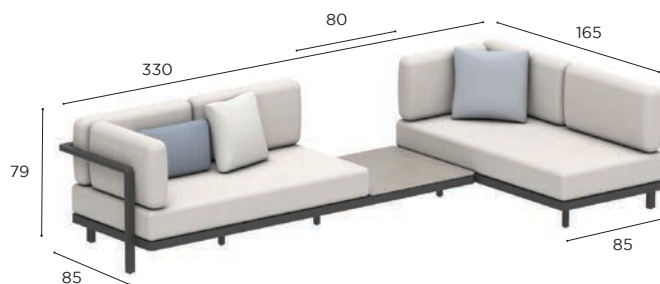

ALURA LOUNGE SETS

SET 13	
REF:	ALRL 13...
INFO:	ASSEMBLING NEEDED

SET A

SET B