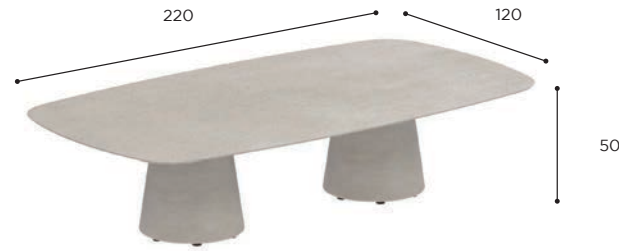

CONIX SPECIFICATIONS

STANDARD / LIMITED / ON REQUEST

OVAL HIGH LOUNGE TABLE	
REF:	CNX 220 HL...
WEIGHT:	C: 177,5 kg W: 159,4 kg
INFO:	ASSEMBLING NEEDED BASE TO BE FILLED WITH GRAVEL FOR ADDED WEIGHT

		CONCRETE BASE		
		CG		
CERAMIC	WUM	CNX 220 HLCBCGWUM € 8.099		
	BS	CNX 220 HLCBCGBS € 8.299		
	CD	CNX 220 HLCBCGCD € 8.499		
	TR	CNX 220 HLCBCGTR € 8.099		
	CL	CNX 220 HLCBCGCL € 8.499		
	PG	CNX 220 HLCBCGPG € 8.099		
	TS	CNX 220 HLCBCGTS € 8.499		
	TM	CNX 220 HLCBCGTM € 8.499		
	NM	CNX 220 HLCBCGNM € 9.099		
	ZUM	CNX 220 HLCBCGZUM € 8.299		
	TEAK	W	CNX 220 HLWBCG € 9.199	

OVAL LOW LOUNGE TABLE	
REF:	CNX 220 LL...
WEIGHT:	C: 163,1 kg W: 144,9 kg
INFO:	ASSEMBLING NEEDED BASE TO BE FILLED WITH GRAVEL FOR ADDED WEIGHT