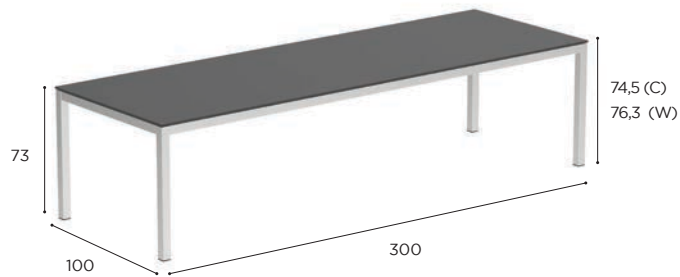

BRUSHED STAINLESS STEEL	ELECTROPOLISHED STAINLESS STEEL	COATED STAINLESS STEEL					
		SS	EP	W	PB	S	BR	A	
CERAMIC	WU	TBL 300 CWU € 4.799	TBL 300 CEPWU € 5.399	TBL 300 CWWU € 4.799	TBL 300 CPBWU € 4.999	TBL 300 CSWU € 4.999	TBL 300 CBRWU € 4.999	TBL 300 CAWU € 4.799	
	TR	TBL 300 CTR € 4.799	TBL 300 CEPTR € 5.399	TBL 300 CWTR € 4.799	TBL 300 CPBTR € 4.999	TBL 300 CSTR € 4.999	TBL 300 CBRTR € 4.999	TBL 300 CATR € 4.799	
	TG	TBL 300 CTG € 4.399	TBL 300 CEPTG € 4.999	TBL 300 CWTG € 4.399	TBL 300 CPBTG € 4.599	TBL 300 CSTG € 4.599	TBL 300 CBRTG € 4.599	TBL 300 CATG € 4.399	
	PG	TBL 300 CPG € 4.799	TBL 300 CEP PG € 5.399	TBL 300 CWP G € 4.799	TBL 300 CPBPG € 4.999	TBL 300 CSPG € 4.999	TBL 300 CBRPG € 4.999	TBL 300 CAPG € 4.799	
	ZU	TBL 300 CZU € 4.799	TBL 300 CEPZU € 5.399	TBL 300 CWZU € 4.799	TBL 300 CPBZU € 4.999	TBL 300 CSZU € 4.999	TBL 300 CBRZU € 4.999	TBL 300 CAZU € 4.799	
	BS	TBL 300 CBS € 5.449	TBL 300 CEPBS € 6.049	TBL 300 CWBS € 5.449	TBL 300 CPBBS € 5.649	TBL 300 CSBS € 5.649	TBL 300 CBRBS € 5.649	TBL 300 CABS € 5.449	
	CL	TBL 300 CCL € 5.899	TBL 300 CEPCL € 6.499	TBL 300 CWCL € 5.899	TBL 300 CPBCL € 6.099	TBL 300 CSCL € 6.099	TBL 300 CBRCL € 6.099	TBL 300 CACL € 5.899	
	TS	TBL 300 CTS € 5.899	TBL 300 CEPTS € 6.499	TBL 300 CWTS € 5.899	TBL 300 CPBTS € 6.099	TBL 300 CSTS € 6.099	TBL 300 CBRTS € 6.099	TBL 300 CATS € 5.899	
	TM	TBL 300 CTM € 5.899	TBL 300 CEPTM € 6.499	TBL 300 CWTM € 5.899	TBL 300 CPBTM € 6.099	TBL 300 CSTM € 6.099	TBL 300 CBRTM € 6.099	TBL 300 CATM € 5.899	
	CD	TBL 300 CCD € 5.899	TBL 300 CEP CD € 6.499	TBL 300 CWCD € 5.899	TBL 300 CPBCD € 6.099	TBL 300 CSCD € 6.099	TBL 300 CBRCD € 6.099	TBL 300 CACD € 5.899	
	NM	TBL 300 CNM € 6.399	TBL 300 CEPNM € 6.999	TBL 300 CWNM € 6.399	TBL 300 CPBNM € 6.599	TBL 300 CSNM € 6.599	TBL 300 CBRNM € 6.599	TBL 300 CANM € 6.399	
	TEAK	W	TBL 300 W € 4.699	TBL 300 WEP € 5.299	TBL 300 WW € 4.699	TBL 300 WPB € 4.899	TBL 300 WS € 4.899	TBL 300 WBR € 4.899	TBL 300 WA € 4.699