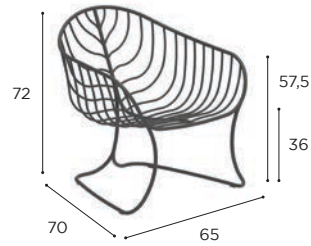

FOLIA

Design by Kris Van Puyvelde

STANDARD / LIMITED / ON REQUEST

FOLIA SPECIFICATIONS

| DINING CHAIR | |
|--------------|-----------|
| REF: | FOL 55... |
| WEIGHT: | 6,6 kg |

| LOW CHAIR | |
|-----------|-----------|
| REF: | FOL 77... |
| WEIGHT: | 8,5 kg |