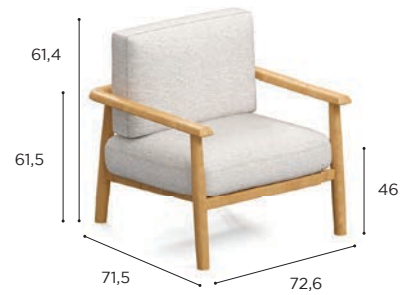

TEAK
	W
	MBO 77
	€ 999
	SEAT & BACK CUSHION
	PIL MBO 77...
STAND.	€ 820
CAT. A	€ 725
CAT. B	€ 870
CAT. C	€ 1.015