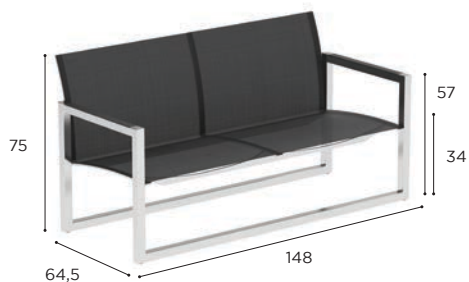

NINIX SPECIFICATIONS

LOW BENCH	
REF:	NNX 154T...
WEIGHT:	27 kg
INFO:	OPTIONAL TEAK ARMRESTS BRONZE FRAME INCLUDES OILED TEAK ARMRESTS

		BRUSHED STAINLESS STEEL	ELECTROPOLISHED STAINLESS STEEL	COATED STAINLESS STEEL				
		SS	EP	W	PB	S	BR	A
BATYLINE	WU	NNX 154 TWU € 1.949	NNX 154 TEPWU € 2.449	NNX 154 TWWU € 2.099				
	CAU	NNX 154 TCAU € 1.949	NNX 154 TEPCAU € 2.449					
	PG				NNX 154 TPBPG € 1.949	NNX 154 TSPG € 2.099		
	ZU	NNX 154 TZU € 1.949	NNX 154 TEPZU € 2.449					NNX 154 TAZU € 1.949
	GRP						NNX 154 TBRGRP € 2.099	
NNX 154T ARWSET (TEAK ARMRESTS) € 50								
CUSHIONS PIL NNX154T... (SEAT + BACK)								
CAT. A								€ 325
CAT. B								€ 390
CAT. C								€ 455

RELAX CHAIR	
REF:	NNX 60T...
WEIGHT:	12,5 kg
INFO:	HEADCUSHION INCLUDED OPTIONAL TEAK ARMRESTS BRONZE FRAME INCLUDES OILED TEAK ARMRESTS RECLINER WHEELS