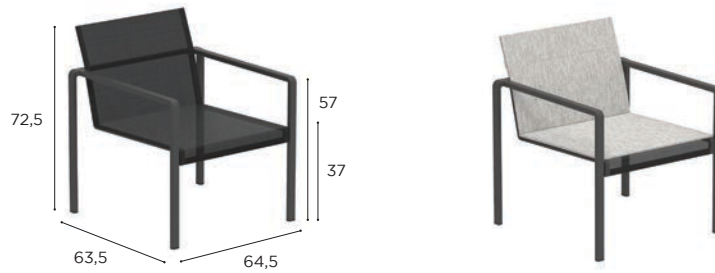

| ARM CHAIR | |
|-----------|--|
| REF: | ALR 55 T... |
| WEIGHT: | 9,9 kg (1) |
| INFO: | STACKABLE OPTIONAL TEAK ARMRESTS BRONZE (BR) FRAME INCLUDES TEAK ARMRESTS |

| | | COATED ALUMINIUM | | | | |
|----------|-----|---|-----------------------|----------------------|------------------------|----------------------|
| | | W | PB | S | BR | A |
| BATYLINE | WU | ALR 55 TWWU € 659 | | | | |
| | PG | | ALR 55 TPBPG € 599 | ALR 55 TSPG € 659 | | |
| | GRP | | | | ALR 55 TBRGRP € 659 | |
| | ZU | | | | | ALR 55 TAZU € 599 |
| | | ALR 55 T ARWSET (TEAK ARMRESTS) € 30 | | | | |
| | | CUSHIONS | | | | |
| | | PIL ALR 55 T ... (SEAT + BACK) | | | | |
| CAT. A | | € 145 | | | | |
| CAT. B | | € 174 | | | | |
| CAT. C | | € 203 | | | | |

| BAR CHAIR | |
|-----------|--|
| REF: | ALR 43 T... |
| WEIGHT: | 9,8 kg (1) |
| INFO: | STACKABLE OPTIONAL TEAK ARMRESTS BRONZE (BR) FRAME INCLUDES TEAK ARMRESTS LOWERED FRAME ON REQUEST |

| | | COATED ALUMINIUM | | | | |
|----------|-----|---|-----------------------|----------------------|------------------------|----------------------|
| | | W | PB | S | BR | A |
| BATYLINE | WU | ALR 43 TWWU € 809 | | | | |
| | PG | | ALR 43 TPBPG € 749 | ALR 43 TSPG € 809 | | |
| | GRP | | | | ALR 43 TBRGRP € 809 | |
| | ZU | | | | | ALR 43 TAZU € 749 |
| | | ALR 43 T ARWSET (TEAK ARMRESTS) € 30 | | | | |
| | | CUSHIONS | | | | |
| | | PIL ALR 43 T ... (SEAT + BACK) | | | | |
| CAT. A | | € 125 | | | | |
| CAT. B | | € 150 | | | | |
| CAT. C | | € 175 | | | | |
| | | LOWERED FRAME (SURCHARGE) € 100 | | | | |

ALURA SPECIFICATIONS

| FOOTREST | |
|----------|------------|
| REF: | ALR F T... |
| WEIGHT: | 3,1 kg (1) |
| INFO: | STACKABLE |

| LOW CHAIR | |
|-----------|--|
| REF: | ALR 77 T... |
| WEIGHT: | 9,5 kg (1) |
| INFO: | STACKABLE OPTIONAL TEAK ARMRESTS BRONZE (BR) FRAME INCLUDES TEAK ARMRESTS |