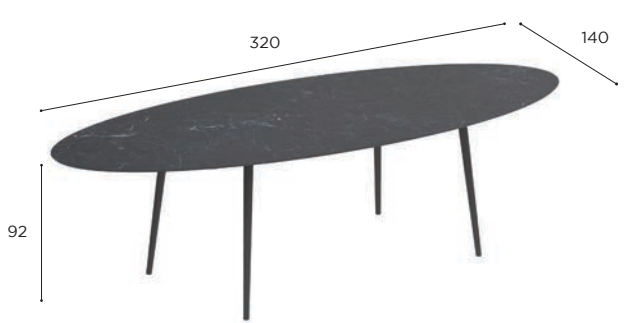

ELLIPSE BAR TABLE COUNTER HEIGHT	
REF:	STY 3214CH...
WEIGHT:	A+C: 148 kg
INFO:	ASSEMBLING NEEDED