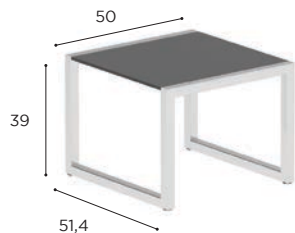

NINIX SPECIFICATIONS

SIDE TABLE	
REF:	NNX 50...
WEIGHT:	C: 10 kg W: 7,5 kg

		BRUSHED STAINLESS STEEL	ELECTROPOLISHED STAINLESS STEEL	COATED STAINLESS STEEL					
		SS	EP	W	PB	S	BR	A	
CERAMIC	WU	NNX 50 CWU € 749	NNX 50 CEPWU € 899	NNX 50 CWWU € 799	NNX 50 CPBWU € 749	NNX 50 CSWU € 799	NNX 50 CBRWU € 799	NNX 50 CAWU € 749	
	CD	NNX 50 CCD € 969	NNX 50 CEPCD € 1.119	NNX 50 CWCD € 1.019	NNX 50 CPBCD € 969	NNX 50 CSCD € 1.019	NNX 50 CBRCD € 1.019	NNX 50 CACD € 969	
	CL	NNX 50 CCL € 969	NNX 50 CEPCL € 1.119	NNX 50 CWCL € 1.019	NNX 50 CPBCL € 969	NNX 50 CSCCL € 1.019	NNX 50 CBRCL € 1.019	NNX 50 CACL € 969	
	TR	NNX 50 CTR € 749	NNX 50 CEPTR € 899	NNX 50 CWTR € 749	NNX 50 CPBTR € 749	NNX 50 CSTR € 749	NNX 50 CBRTR € 799	NNX 50 CATR € 749	
	TG	NNX 50 CTG € 699	NNX 50 CEPTG € 849	NNX 50 CWTG € 749	NNX 50 CPBTG € 699	NNX 50 CSTG € 749	NNX 50 CBRTG € 749	NNX 50 CATG € 699	
	PG	NNX 50 CPG € 749	NNX 50 CEP PG € 899	NNX 50 CWPG € 799	NNX 50 CPBPG € 749	NNX 50 CSPG € 799	NNX 50 CBRPG € 799	NNX 50 CAPG € 749	
	TS	NNX 50 CTS € 969	NNX 50 CEPTS € 1.119	NNX 50 CWTS € 1.019	NNX 50 CPBTS € 969	NNX 50 CSTS € 1.019	NNX 50 CBRTS € 1.019	NNX 50 CATS € 969	
	TM	NNX 50 CTM € 969	NNX 50 CEPTM € 1.119	NNX 50 CWTM € 1.019	NNX 50 CPBTM € 969	NNX 50 CSTM € 1.019	NNX 50 CBRTM € 1.019	NNX 50 CATM € 969	
	NM	NNX 50 CNM € 1.069	NNX 50 CEPNM € 1.219	NNX 50 CWNM € 1.119	NNX 50 CPBNM € 1.069	NNX 50 CSNM € 1.119	NNX 50 CBRNM € 1.119	NNX 50 CANM € 1.069	
	ZU	NNX 50 CZU € 749	NNX 50 CEPZU € 899	NNX 50 CWZU € 799	NNX 50 CPBZU € 749	NNX 50 CSZU € 799	NNX 50 CBRZU € 799	NNX 50 CAZU € 749	
	TEAK	W	NNX 50 € 669	NNX 50 EP € 819	NNX 50 WW € 719	NNX 50 WPB € 669	NNX 50 WS € 719	NNX 50 WBR € 719	NNX 50 WA € 669

LOW SIDE TABLE	
REF:	NNX 150T...
WEIGHT:	C: 48 kg W: 33 kg