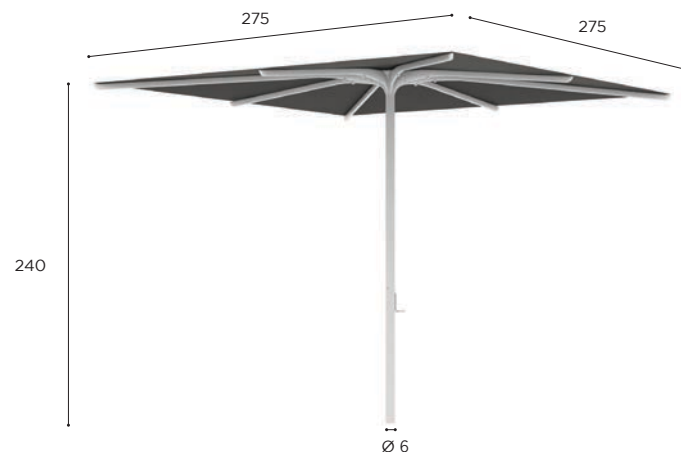

BLOOM SPECIFICATIONS

Design by Kris Van Puyvelde

STANDARD / LIMITED / ON REQUEST

BLOOM SQUARE	
REF:	BLM 275V...
WEIGHT:	29 kg
INFO:	COVERBAG INCLUDED BASE & TUBE NOT INCLUDED ALL BASE COMBINATIONS SEE PP. 416-417 OPTIONAL WHEELSET