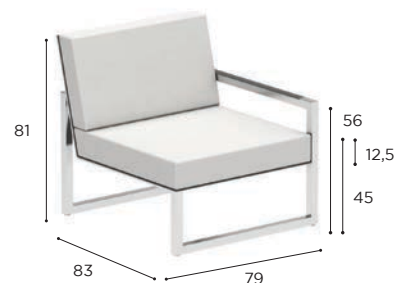

LEFT CORNER MODULAR ELEMENT	
REF:	NNXL 80LT...
WEIGHT:	23,4 kg
INFO:	OPTIONAL TEAK ARMRESTS BRONZE FRAME INCLUDES OILED TEAK ARMRESTS