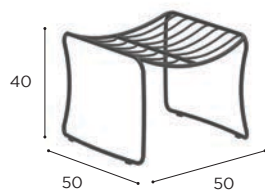

FOOTREST	
REF:	FOL F...
WEIGHT:	5 kg