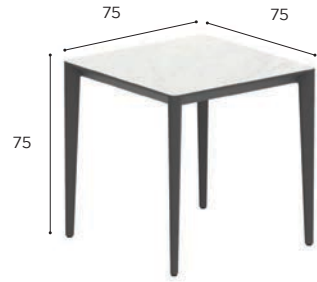

U-NITE

Design by Kris Van Puyvelde

U-NITE SPECIFICATIONS

STANDARD / LIMITED / ON REQUEST

| TABLE | |
|---------|--|
| REF: | UNT 75... |
| WEIGHT: | A+C: 24 kg A+W: 22,2 kg W+C: 25,6 kg |
| INFO: | ASSEMBLING NEEDED |