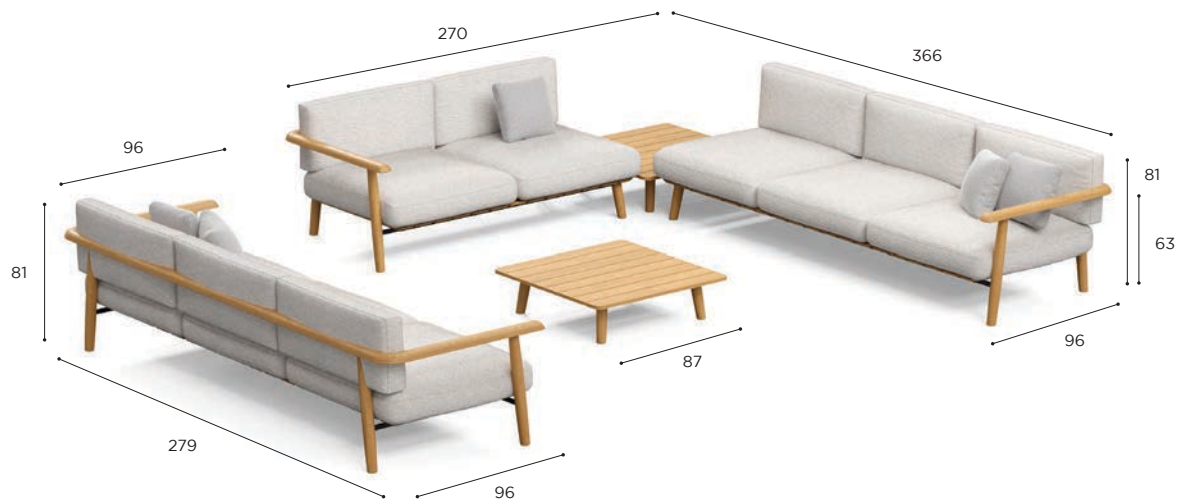

MAMBO LOUNGE SETS

SET 04	
REF:	MBOL SET 04
INCLUDED:	
1 x	MBOL 270 WA
1 x	MBOL 270L WA
2 x	MBOL 90T WA
2 x	PIL MBOL 270CL
PRICE FOR LOUNGE MODULE + STANDARD CUSHIONS DECO CUSHIONS NOT INCLUDED!	

MBOL SET 04

SET 08	
REF:	MBOL SET 08
INCLUDED:	
1 x	MBOL 180R WA
1 x	MBOL TS WA
1 x	MBOL 270L WA
2 x	MBOL 90T WA
1 x	PIL MBOL 180CR
1 x	PIL MBOL TS
1 x	PIL MBOL 270
PRICE FOR LOUNGE MODULE + STANDARD CUSHIONS DECO CUSHIONS NOT INCLUDED!	

SET 06	
REF:	MBOL SET 06
INCLUDED:	
1 x	MBOL 270 WA
1 x	MBOL 270L WA
1 x	MBOL 180R WA
2 x	MBOL 90T WA
2 x	PIL MBOL 270
1 x	PIL MBOL 180
PRICE FOR LOUNGE MODULE + STANDARD CUSHIONS DECO CUSHIONS NOT INCLUDED!	

MBOL SET 06