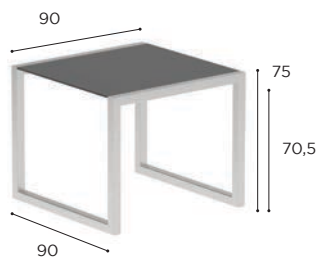

BRUSHED STAINLESS STEEL	ELECTROPOLISHED STAINLESS STEEL
		SS	EP
CERAMIC	WU	NNX 90 CWU € 1.959	NNX 90 CEPWU € 2.059
	TG	NNX 90 CTG € 1.879	NNX 90 CEPTG € 1.979
	ZU	NNX 90 CZU € 1.959	NNX 90 CEPZU € 2.059
TEAK	W	NNX 90 € 1.829	NNX 90 EP € 1.929