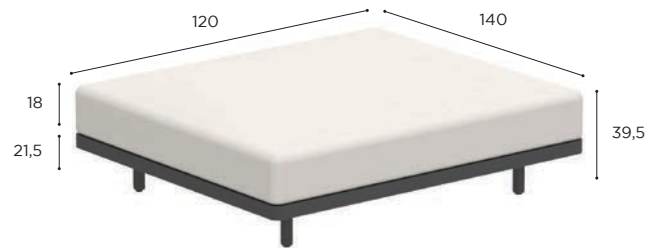

FOOTREST	
REF:	ALRL 140 F T...
WEIGHT:	31,8 kg
INFO:	ASSEMBLING NEEDED