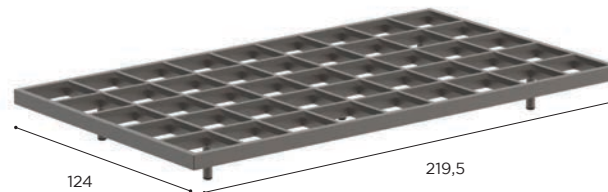

COATED ALUMINIUM				
WR	PB	S	BR	A
MZX 59 WR	MZX 59 PB	MZX 59 S	MZX 59 BR	MZX 59 A
€ 3.499	€ 3.499	€ 3.499	€ 3.499	€ 3.499