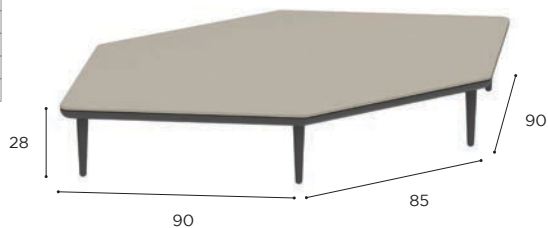

STYLETTO LOUNGE SPECIFICATIONS

LOUNGE TABLE	
REF:	STYL 0909TSTC...
WEIGHT:	74 kg
INFO:	ASSEMBLING NEEDED

		COATED ALUMINIUM				
		WR	PB	S	BR	A
CERAMIC	WUM	STYL0909TST CWRWUM € 4.899	STYL0909TST CPBWUM € 4.799	STYL0909TST CSWUM € 4.899	STYL0909TST CBRWUM € 4.899	STYL0909TST CAWUM € 4.799
	BS	STYL0909TST CWRBS € 5.199	STYL0909TST CPBBS € 5.099	STYL0909TST CSBS € 5.199	STYL0909TST CBRBS € 5.199	STYL0909TST CABS € 5.099
	CD	STYL0909TST CWRCD € 5.199	STYL0909TST CPBCD € 5.099	STYL0909TST CSCD € 5.199	STYL0909TST CBRCD € 5.199	STYL0909TST CACD € 5.099
	TR	STYL0909TST CWRTR € 4.499	STYL0909TST CPBTR € 4.399	STYL0909TST CSTR € 4.499	STYL0909TST CBRTR € 4.499	STYL0909TST CATR € 4.399
	CL	STYL0909TST CWRCL € 5.199	STYL0909TST CPBCL € 5.099	STYL0909TST CSCL € 5.199	STYL0909TST CBRCL € 5.199	STYL0909TST CACL € 5.099
	PG	STYL0909TST CWRPG € 5.199	STYL0909TST CPBPG € 5.099	STYL0909TST CSPG € 5.199	STYL0909TST CBRPG € 5.199	STYL0909TST CAPG € 5.099
	TS	STYL0909TST CWRTS € 5.199	STYL0909TST CPBTS € 5.099	STYL0909TST CSTS € 5.199	STYL0909TST CBRTS € 5.199	STYL0909TST CATS € 5.099
	TM	STYL0909TST CWRTM € 5.199	STYL0909TST CPBTM € 5.099	STYL0909TST CSTM € 5.199	STYL0909TST CBRTM € 5.199	STYL0909TST CATM € 5.099
	NM	STYL0909TST CWRNM € 5.499	STYL0909TST CPBNM € 5.399	STYL0909TST CSNM € 5.499	STYL0909TST CBRNM € 5.499	STYL0909TST CANM € 5.399
	ZUM	STYL0909TST CWRZUM € 5.199	STYL0909TST CPBZUM € 5.099	STYL0909TST CSZUM € 5.199	STYL0909TST CBRZUM € 5.199	STYL0909TST CAZUM € 5.099

LOUNGE TABLE TOP	
REF:	STYL 70CERAM...
WEIGHT:	17 kg

CERAMIC	WUM	STYL 70 CERAMWUM € 879
	BS	STYL 70 CERAMBS € 1.179
	CD	STYL 70 CERAMCD € 1.179
	TR	STYL 70 CERAMTR € 829
	TG	STYL 70 CERAMTG € 829
	CL	STYL 70 CERAMCL € 1.179
	PG	STYL 70 CERAMPG € 879
	TS	STYL 70 CERAMTS € 1.179
	TM	STYL 70 CERAMTM € 1.179
	NM	STYL 70 CERAMNM € 1.279
	ZUM	STYL 70 CERAMZUM € 1.179