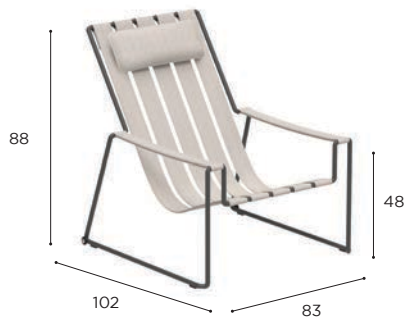

LOUNGER	
REF:	STP 195...
WEIGHT:	16,4 kg
INFO:	STACKABLE HEADCUSHION INCLUDED SMALL WHEELS