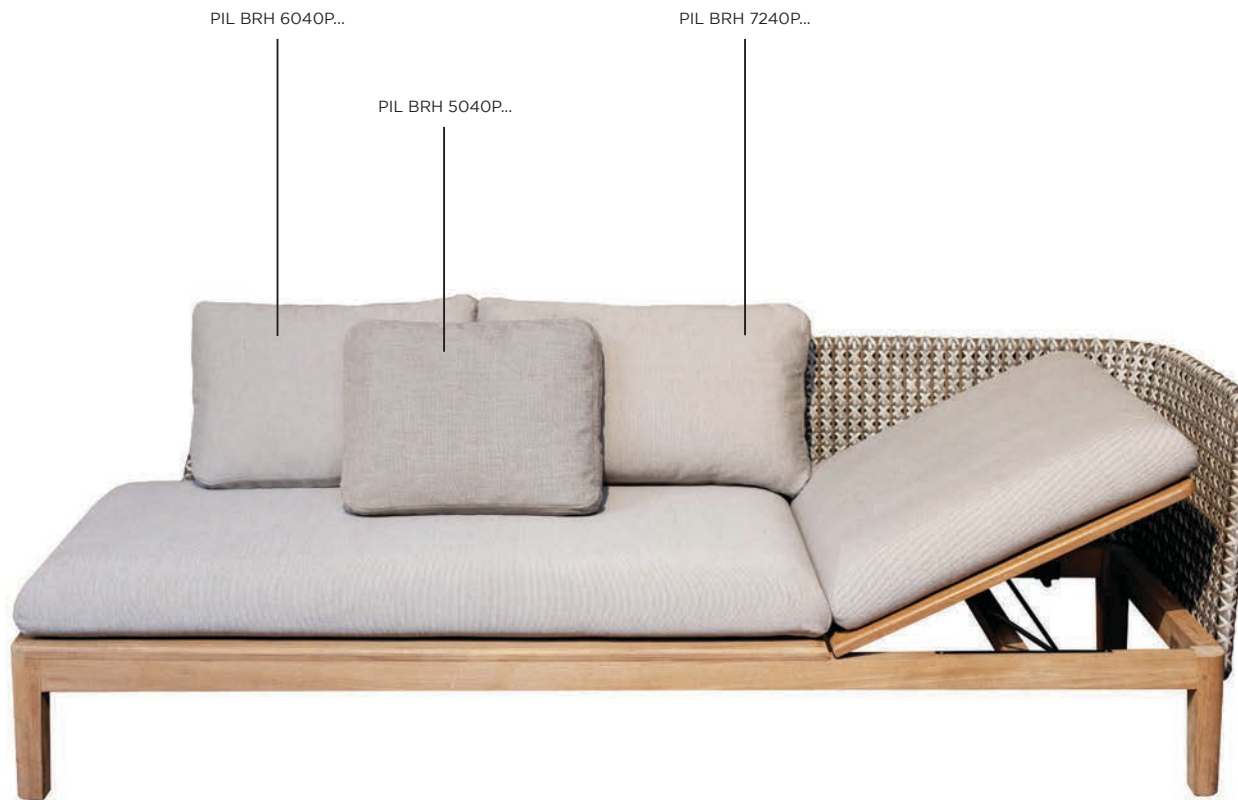

NATURAL LINEN DOT
REF: NLD - CAT. B

NATURAL WHITE DOT
REF: NWD - CAT. B

KRIS KROSS FIBER
REF: KK

CALYPSO LOUNGE CUSHIONS

| | COMFORT CUSHIONS (BACK) | | | COMFORT CUSHION (SIDE) |
|--------|-------------------------|------------------|------------------|------------------------|
| | PIL BRH 5040P... | PIL BRH 6040P... | PIL BRH 7240P... | PIL BRS 4030P... |
| STAND. | € 235 | € 265 | € 295 | € 180 |
| CAT. A | € 210 | € 235 | € 260 | € 160 |
| CAT. B | € 252 | € 282 | € 312 | € 192 |
| CAT. C | € 294 | € 329 | € 364 | € 224 |

CALYPSO LOUNGE SPECIFICATIONS

STANDARD / LIMITED / ON REQUEST

| ONE SEATER | |
|------------|-------------------|
| REF: | CLYL 70... |
| WEIGHT: | 20,3 kg |
| INFO: | ASSEMBLING NEEDED |

| TEAK + WEAVING | |
|----------------|----------------------|
| | W |
| | CLYL 70KK € 1.799 |
| SEAT CUSHION | |
| | PIL CLYL 70 SED... |
| STAND. | € 525 |
| CAT. A | € 465 |
| CAT. B | € 558 |
| CAT. C | € 651 |