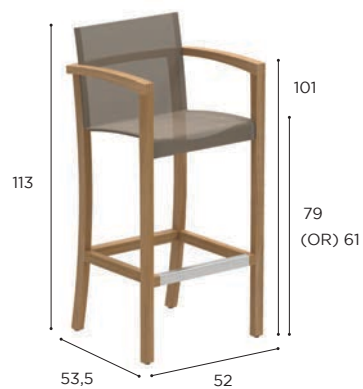

BAR CHAIR	
REF:	XQI 43...
WEIGHT:	10,5 kg
INFO:	LOWERED FRAME ON REQUEST