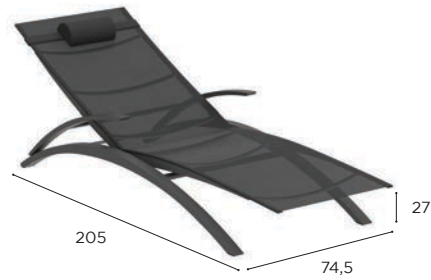

O-ZON SPECIFICATIONS

STANDARD / LIMITED / ON REQUEST

LOUNGER	
REF:	OZN 195T...
WEIGHT:	28 kg
INFO:	STACKABLE RECLINER WHEELS HEADCUSHION INCLUDED