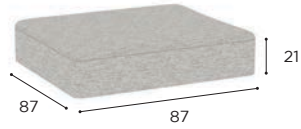

SEAT CUSHIONS				BACK / ARMREST CUSHIONS	
	SEAT	CORNER SEAT LEFT	CORNER SEAT RIGHT	TWIN SEAT	BACK	CORNER BACK / ARMREST
	PIL MBOL 90S...	PIL MBOL 90CSL...	PIL MBOL 90CSR...	PIL MBOL TSS	PIL MBOL 90B...	PIL MBOL 90CB...
STAND.	€ 895	€ 895	€ 895	€ 2.195	€ 560	€ 500
CAT. A	€ 795	€ 795	€ 795	€ 1.945	€ 495	€ 445
CAT. B	€ 954	€ 954	€ 954	€ 2.334	€ 594	€ 534
CAT. C	€ 1.113	€ 1.113	€ 1.113	€ 2.723	€ 693	€ 623