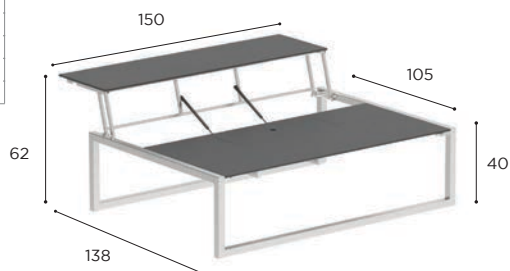

LOUNGE TABLE	
REF:	NNXL 150T..
WEIGHT:	62,3 kg
INFO	PNEUMATIC