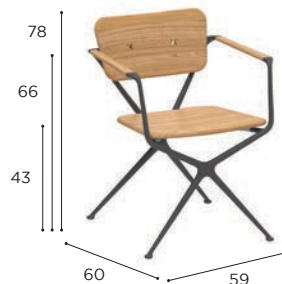

DINING CHAIR	
REF:	EXS 55W...
WEIGHT:	4,5 kg
INFO:	ASSEMBLING NEEDED TEAK ARMRESTS FIXING CROSSES IN FRAME COLOUR