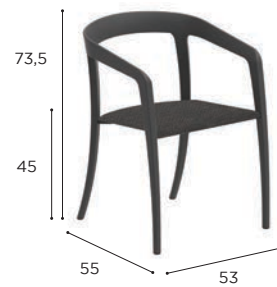

DINING CHAIR	
REF:	JIV 55T...
WEIGHT:	6,6 kg
INFO	BATYLINE SEAT