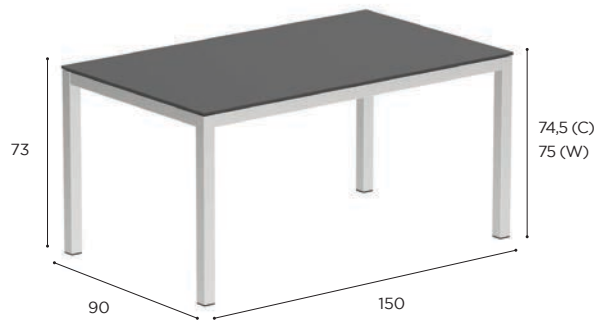

BRUSHED STAINLESS STEEL	ELECTROPOLISHED STAINLESS STEEL	COATED ALUMINIUM					
		SS	EP	W	PB	S	BR	A	
CERAMIC	WU	TBL 150 CWU € 2.449	TBL 150 CEPWU € 2.749	TBL 150 CWWU € 2.369	TBL 150 CPBWU € 2.519	TBL 150 CSWU € 2.519	TBL 150 CBRWU € 2.519	TBL 150 CAWU € 2.369	
	TR	TBL 150 CTR € 2.449	TBL 150 CEPTR € 2.749	TBL 150 CWTR € 2.369	TBL 150 CPBTR € 2.519	TBL 150 CSTR € 2.519	TBL 150 CBRTR € 2.519	TBL 150 CATR € 2.369	
	TG	TBL 150 CTG € 2.249	TBL 150 CEPTG € 2.549	TBL 150 CWTG € 2.169	TBL 150 CPBTG € 2.319	TBL 150 CSTG € 2.319	TBL 150 CBRTG € 2.319	TBL 150 CATG € 2.169	
	PG	TBL 150 CPG € 2.449	TBL 150 CEP PG € 2.749	TBL 150 CWPG € 2.369	TBL 150 CPBPG € 2.519	TBL 150 CSPG € 2.519	TBL 150 CBRPG € 2.519	TBL 150 CAPG € 2.369	
	ZU	TBL 150 CZU € 2.449	TBL 150 CEPZU € 2.749	TBL 150 CWZU € 2.369	TBL 150 CPBZU € 2.519	TBL 150 CSZU € 2.519	TBL 150 CBRZU € 2.519	TBL 150 CAZU € 2.369	
	BS	TBL 150 CBS € 2.799	TBL 150 CEPBS € 3.099	TBL 150 CWBS € 2.719	TBL 150 CPBBS € 2.869	TBL 150 CSBS € 2.869	TBL 150 CBRBS € 2.869	TBL 150 CABS € 2.719	
	CL	TBL 150 CCL € 2.999	TBL 150 CEPCL € 3.299	TBL 150 CWCL € 2.919	TBL 150 CPBCL € 3.069	TBL 150 CSCL € 3.069	TBL 150 CBRCL € 3.069	TBL 150 CACL € 2.919	
	TS	TBL 150 CTS € 2.999	TBL 150 CEPTS € 3.299	TBL 150 CWTS € 2.919	TBL 150 CPBTS € 3.069	TBL 150 CSTS € 3.069	TBL 150 CBRTS € 3.069	TBL 150 CATS € 2.919	
	TM	TBL 150 CTM € 2.999	TBL 150 CEPTM € 3.299	TBL 150 CWTM € 2.919	TBL 150 CPBTM € 3.069	TBL 150 CSTM € 3.069	TBL 150 CBRTM € 3.069	TBL 150 CATM € 2.919	
	CD	TBL 150 CCD € 2.999	TBL 150 CEP CD € 3.299	TBL 150 CWCD € 2.919	TBL 150 CPBCD € 3.069	TBL 150 CSCD € 3.069	TBL 150 CBRCD € 3.069	TBL 150 CACD € 2.919	
	NM	TBL 150 CNM € 3.449	TBL 150 CEPNM € 3.749	TBL 150 CWNM € 3.369	TBL 150 CPBNM € 3.519	TBL 150 CSNM € 3.519	TBL 150 CBRNM € 3.519	TBL 150 CANM € 3.369	
	TEAK	W	TBL 150 W € 2.299	TBL 150 WEP € 2.599	TBL 150 WW € 2.219	TBL 150 WPB € 2.369	TBL 150 WS € 2.369	TBL 150 WBR € 2.369	TBL 150 WA € 2.219