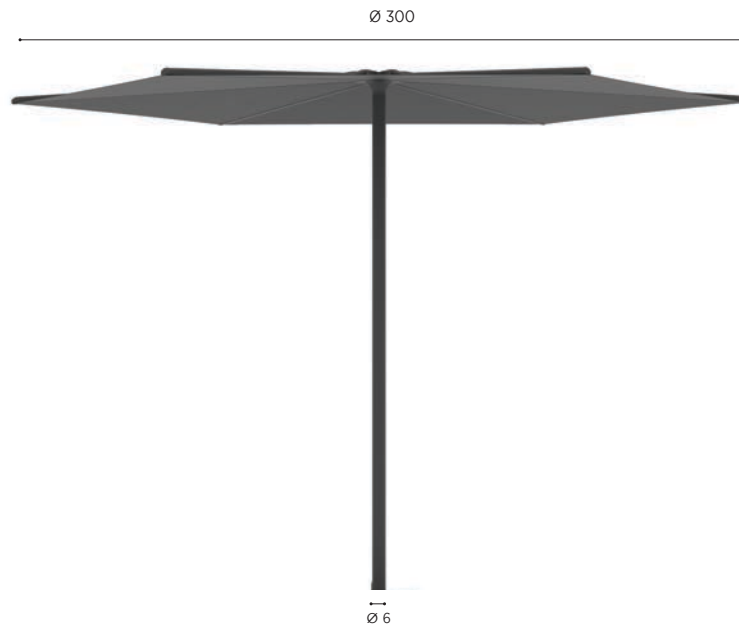

OAZZ SPECIFICATIONS

Design by Kris Van Puyvelde

| OAZZ ROUND | |
|------------|--|
| REF: | OAZZ 300... |
| WEIGHT: | 17 kg |
| INFO: | COVERBAG INCLUDED TUBE INCLUDED BASE NOT INCLUDED ALL BASE COMBINATIONS SEE PP. 416-417 OPTIONAL WHEELSET |