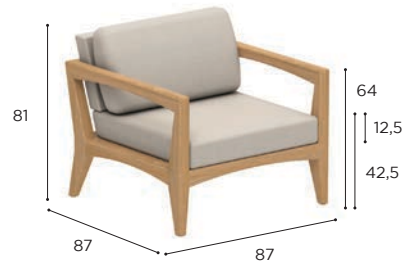

ZENHIT LOUNGE SPECIFICATIONS

ONE SEATER	
REF:	ZNTL 100...
WEIGHT:	22,9 kg