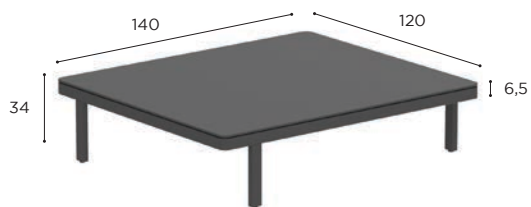

ALURA LOUNGE SPECIFICATIONS

STANDARD / LIMITED / ON REQUEST

LOUNGE TABLE	
REF:	ALRL 140 LTH...
WEIGHT:	19,8 kg
INFO:	ASSEMBLING NEEDED

		COATED ALUMINIUM + BATYLINE				
		WR	PB	S	BR	A
CERAMIC	WUM	ALRL 140 LTH CWRWUM € 3.649	ALRL 140 LTH CPBWUM € 3.529	ALRL 140 LTH CSWUM € 3.649	ALRL 140 LTH CBRWUM € 3.649	ALRL 140 LTH CAWUM € 3.529
	BS	ALRL 140 LTH CWRBS € 4.149	ALRL 140 LTH CPBBS € 4.029	ALRL 140 LTH CSBS € 4.149	ALRL 140 LTH CBRBS € 4.149	ALRL 140 LTH CABS € 4.029
	CD	ALRL 140 LTH CWRCD € 4.149	ALRL 140 LTH CPBCD € 4.029	ALRL 140 LTH CSCD € 4.149	ALRL 140 LTH CBRCD € 4.149	ALRL 140 LTH CACD € 4.029
	TR	ALRL 140 LTH CWRTR € 3.399	ALRL 140 LTH CPBTR € 3.279	ALRL 140 LTH CSTR € 3.399	ALRL 140 LTH CBRTR € 3.399	ALRL 140 LTH CATR € 3.279
	CL	ALRL 140 LTH CWRCL € 4.149	ALRL 140 LTH CPBCL € 4.029	ALRL 140 LTH CSCL € 4.149	ALRL 140 LTH CBRCL € 4.149	ALRL 140 LTH CACL € 4.029
	PG	ALRL 140 LTH CWRPG € 4.149	ALRL 140 LTH CPBPG € 4.029	ALRL 140 LTH CSPG € 4.149	ALRL 140 LTH CBRPG € 4.149	ALRL 140 LTH CAPG € 4.029
	TS	ALRL 140 LTH CWRTS € 4.149	ALRL 140 LTH CPBTS € 4.029	ALRL 140 LTH CSTS € 4.149	ALRL 140 LTH CBRTS € 4.149	ALRL 140 LTH CATS € 4.029
	TM	ALRL 140 LTH CWRTM € 4.149	ALRL 140 LTH CPBTM € 4.029	ALRL 140 LTH CSTM € 4.149	ALRL 140 LTH CBRTM € 4.149	ALRL 140 LTH CATM € 4.029
	NM	ALRL 140 LTH CWRNM € 4.549	ALRL 140 LTH CPBNM € 4.429	ALRL 140 LTH CSNM € 4.549	ALRL 140 LTH CBRNM € 4.549	ALRL 140 LTH CANM € 4.429
	ZUM	ALRL 140 LTH CWRZUM € 4.149	ALRL 140 LTH CPBZUM € 4.029	ALRL 140 LTH CSZUM € 4.149	ALRL 140 LTH CBRZUM € 4.149	ALRL 140 LTH CAZUM € 4.029

TABLE TOP	
REF:	ALRL 140 TOP...
WEIGHT:	14 kg