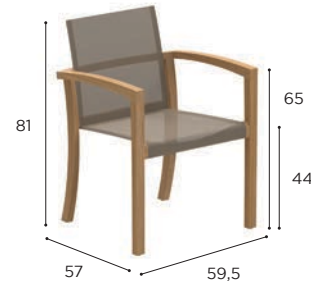

XQI SPECIFICATIONS

DINING CHAIR	
REF:	XQI 55...
WEIGHT:	7,6 kg
INFO:	STACKABLE

		TEAK	
		W	
BATYLINE	WU	XQI 55 TEPWU	€ 849
	BRU	XQI 55 TEPBRU	€ 849
	ZU	XQI 55 TEPZU	€ 849

LOW CHAIR	
REF:	XQI 77...
WEIGHT:	7,3 kg
INFO:	STACKABLE