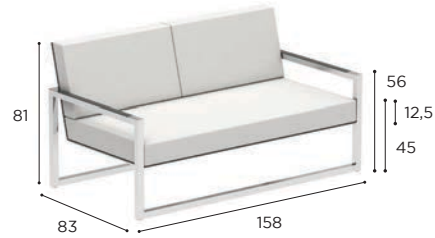

NINIX LOUNGE SPECIFICATIONS

STANDARD / LIMITED / ON REQUEST

| TWO SEATER MODULAR ELEMENT | |
|----------------------------|--|
| REF: | NNXL 160T.. |
| WEIGHT: | 49 kg |
| INFO: | OPTIONAL TEAK ARMRESTS BRONZE FRAME INCLUDES OILED TEAK ARMRESTS |