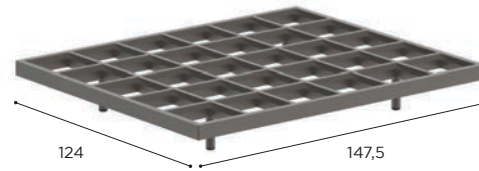

COATED ALUMINIUM				
WR	PB	S	BR	A
MZX 56 WR	MZX 56 PB	MZX 56 S	MZX 56 BR	MZX 56 A
€ 2.469	€ 2.469	€ 2.469	€ 2.469	€ 2.469

LOUNGE ELEMENT 58	
REF:	MZX AL 58...
WEIGHT:	40 kg
INFO:	5 LEGS INCLUDED ASSEMBLING NEEDED