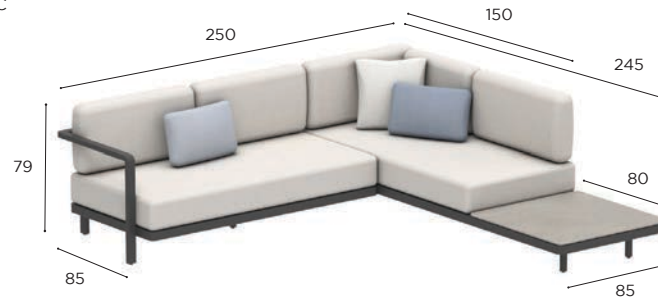

ALURA LOUNGE SETS

| | |
|---------------|-------------------|
| SET 06 | |
| REF: | ALRL 06... |
| INFO: | ASSEMBLING NEEDED |

SET A

SET B

SET C

SET D

| | | COATED ALUMINIUM | | | | |
|--|---------|---------------------------|--------------------------|---|----------------------------|---|
| | | WR | PB | S | BR | A |
| BATYLINE | WU | ALRL 06 A WRWU € 4.759 | | | | |
| | | ALRL 06 B WRWU € 4.759 | | | | |
| | | ALRL 06 C WRWU € 4.759 | | | | |
| | | ALRL 06 D WRWU € 4.759 | | | | |
| | PG | ALRL 06 A PBPG € 4.409 | ALRL 06 A SPG € 4.759 | | | |
| | | ALRL 06 B PBPG € 4.409 | ALRL 06 B SPG € 4.759 | | | |
| | | ALRL 06 C PBPG € 4.409 | ALRL 06 C SPG € 4.759 | | | |
| | | ALRL 06 D PBPG € 4.409 | ALRL 06 D SPG € 4.759 | | | |
| | GRP | | | | ALRL 06 A BRGRP € 4.759 | |
| | | | | | ALRL 06 B BRGRP € 4.759 | |
| | | | | | ALRL 06 C BRGRP € 4.759 | |
| | | | | | ALRL 06 D BRGRP € 4.759 | |
| ZU | | | | | ALRL 06 A AZU € 4.409 | |
| | | | | | ALRL 06 B AZU € 4.409 | |
| | | | | | ALRL 06 C AZU € 4.409 | |
| | | | | | ALRL 06 D AZU € 4.409 | |
| CUSHIONS (EXCL. DECO CUSHIONS) | | | | | | |
| PIL ALRL 06 AB SET ED... (7 pcs) | | | | | | |
| STAND. | € 4.760 | | | | | |
| CAT. A | € 4.220 | | | | | |
| CAT. B | € 5.064 | | | | | |
| CAT. C | € 5.908 | | | | | |
| PIL ALRL 06 CD SET ED... (7 pcs) | | | | | | |
| STAND. | € 4.185 | | | | | |
| CAT. A | € 3.710 | | | | | |
| CAT. B | € 4.452 | | | | | |
| CAT. C | € 5.194 | | | | | |
| TABLE TOPS | | | | | | |
| SEE OPTIONS P. 203 | | | | | | |
| OUTDOOR COVERS | | | | | | |
| ODCALRLSET06A/ODCALRLSET06B ODCALRLSET06C/ODCALRLSET06D | | | | | | |
| STAND. | € 700 | | | | | |