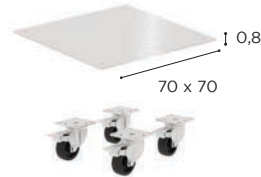

PARASOL TUBES & BASES SPECIFICATIONS

TECHNICALLY ALL PARASOL TUBE & BASE COMBINATIONS ARE POSSIBLE.
HOWEVER WE RECOMMEND USING COATED TUBES WITH COATED BASES AND STAINLESS STEEL TUBES WITH STAINLESS STEEL OR GRANITE BASES.

STANDARD / LIMITED / ON REQUEST

STAINLESS STEEL TUBE
REF: CEY T 65 IP...

STAINLESS STEEL	
SS	EP
CEY T 65 IP	CEY T 65 IPEP
€ 179	€ 189

LONG STAINLESS STEEL TUBE
REF: CEY T 65 IPL...
INFO: FOR BAR TABLES

STAINLESS STEEL	
SS	EP
CEY T 65 IPL	CEY T 65 IPLEP
€ 219	€ 239

STAINLESS STEEL BASE
REF: CEY V 70 IP...
WEIGHT: 34 kg

STAINLESS STEEL	
SS	EP
CEY V 70 IP	CEY V 70 IPEP
€ 849	€ 929
OPTIONAL WHEELSET (SS)	
CEY V W	
€ 189	

GRANITE BASE
REF: CEY V 70 HBP
WEIGHT: 75 kg