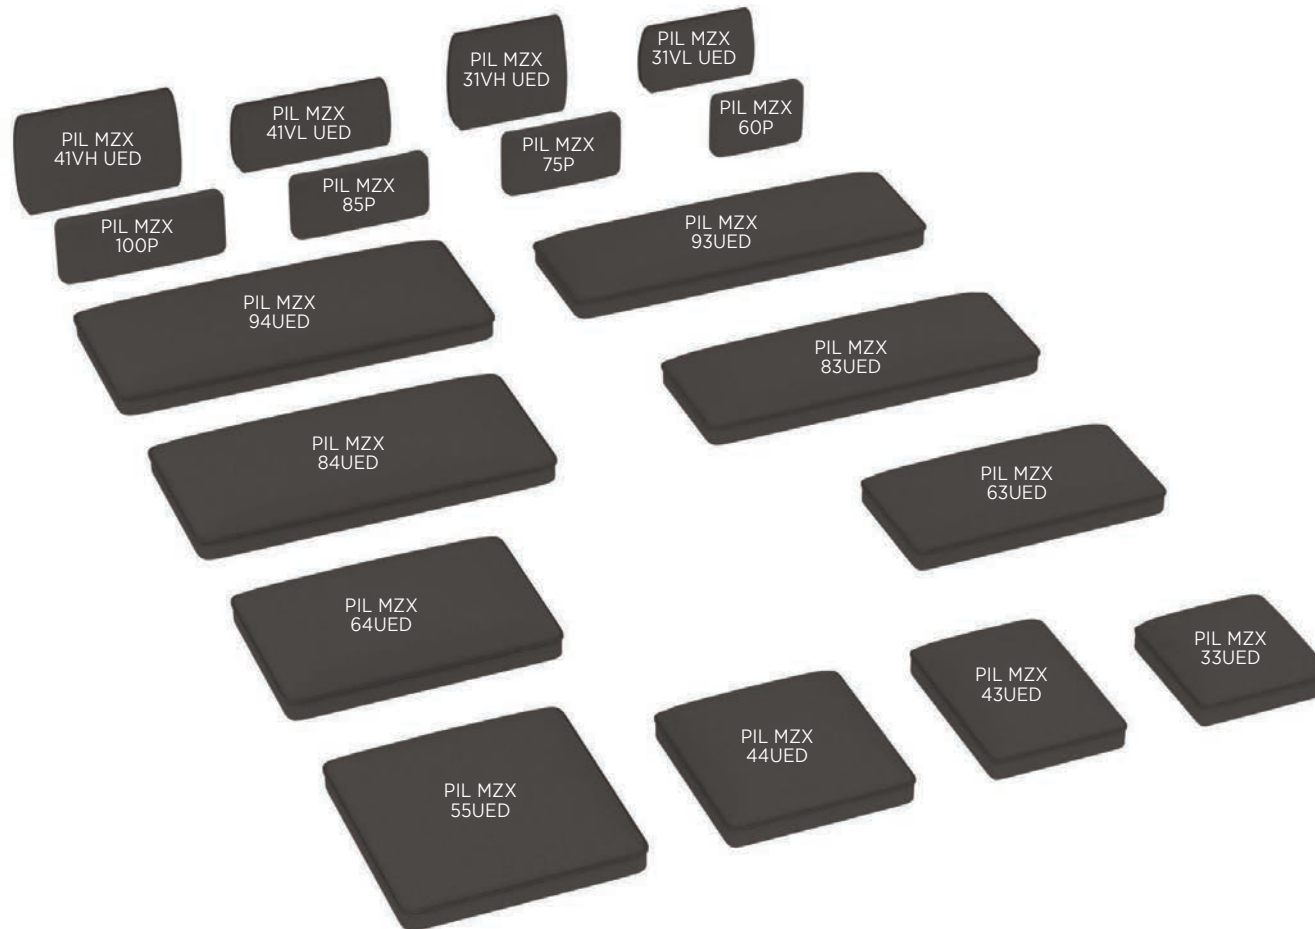

BACK CUSHIONS	
BACK 75 x 65 (HIGH)	
PIL MZX 31VH UED...	
STAND.	€ 1.120
CAT. A	€ 995
CAT. B	€ 1.194
CAT. C	€ 1.393
BACK 75 x 40 (LOW)	
PIL MZX 31VL UED...	
STAND.	€ 1.010
CAT. A	€ 895
CAT. B	€ 1.074
CAT. C	€ 1.253
BACK 100 x 65 (HIGH)	
PIL MZX 41VH UED...	
STAND.	€ 1.260
CAT. A	€ 1.115
CAT. B	€ 1.338
CAT. C	€ 1.561
BACK 100 x 40 (LOW)	
PIL MZX 41VL UED...	
STAND.	€ 1.120
CAT. A	€ 995
CAT. B	€ 1.194
CAT. C	€ 1.393

COMFORT CUSHIONS	
COMFORT CUSHION 60 x 40	
PIL MZX 60P...	
STAND.	€ 215
CAT. A	€ 190
CAT. B	€ 228
CAT. C	€ 266
COMFORT CUSHION 75 x 40	
PIL MZX 75P...	
STAND.	€ 255
CAT. A	€ 225
CAT. B	€ 270
CAT. C	€ 315
COMFORT CUSHION 85 x 40	
PIL MZX 85P...	
STAND.	€ 290
CAT. A	€ 255
CAT. B	€ 306
CAT. C	€ 357
COMFORT CUSHION 100 x 40	
PIL MZX 100P...	
STAND.	€ 320
CAT. A	€ 285
CAT. B	€ 342
CAT. C	€ 399