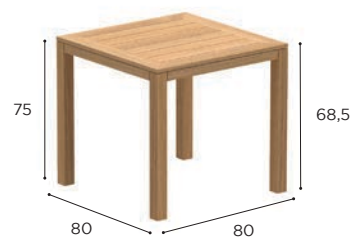

XQI SPECIFICATIONS

TABLE	
REF:	XQI 80
WEIGHT:	15,2 kg
INFO:	ASSEMBLING NEEDED