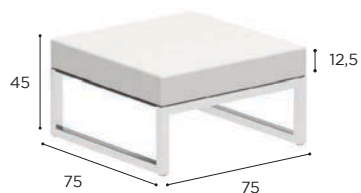

BRUSHED STAINLESS STEEL	ELECTROPOLISHED STAINLESS STEEL	COATED ALUMINIUM				
		SS	EP	W	PB	S	BR	A
BATYLINE	WU	NNXL 80 FTWU € 1.039	NNXL 80 FTEPWU € 1.289	NNXL 80 FTWWU € 1.009				
	CAU	NNXL 80 FTCAU € 1.039	NNXL 80 FTEPCAU € 1.289					
	PG				NNXL 80 FTPBPG € 909	NNXL 80 FTSPG € 1.009		
	ZU	NNXL 80 FTZU € 1.039	NNXL 80 FTEPZU € 1.289					NNXL 80 FTAZU € 909
	GRP						NNXL 80 FTBRGRP € 1.009	
CUSHIONS PIL NNXL 80 F ED... (1 pc)								
STAND.					€ 560			
CAT. A					€ 495			
CAT. B					€ 594			
CAT. C					€ 693			

CORNER MODULAR ELEMENT	
REF:	NNXL 80CT..
WEIGHT:	29,4 kg