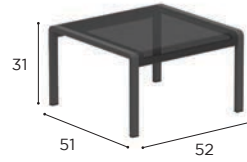

ALURA SPECIFICATIONS

FOOTREST	
REF:	ALR F T...
WEIGHT:	3,1 kg (1)
INFO:	STACKABLE