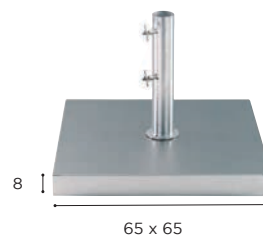

GRANITE	
CEY V 70 RBP	
€ 329	

MOBY BASE
REF: MOB 65...
WEIGHT: 23 kg + BALLAST
INFO: BRUSHED STAINLESS STEEL BODY WHEELS AND DETACHABLE HANDLE FOR MOVING AROUND ON THE TERRACE TO BE FILLED WITH GRAVEL FOR ADDED WEIGHT POLISHED STAINLESS STEEL TUBE INCLUDED