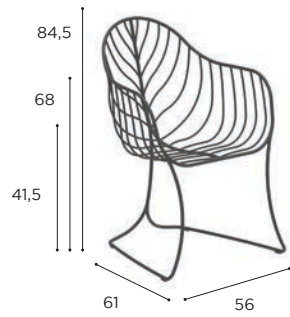

FOLIA

Design by Kris Van Puyvelde

STANDARD / LIMITED / ON REQUEST

FOLIA SPECIFICATIONS

| DINING CHAIR | |
|--------------|-----------|
| REF: | FOL 55... |
| WEIGHT: | 6,6 kg |

| LOW CHAIR | |
|-----------|-----------|
| REF: | FOL 77... |
| WEIGHT: | 8,5 kg |