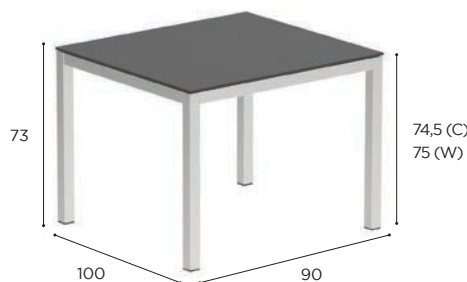

BRUSHED STAINLESS STEEL	ELECTROPOLISHED STAINLESS STEEL	COATED ALUMINIUM					
		SS	EP	W	PB	S	BR	A	
CERAMIC	WU	TBL 100 CWU € 1.799	TBL 100 CEPWU € 2.019	TBL 100 CWWU € 1.739	TBL 100 CPBWU € 1.839	TBL 100 CSWU € 1.839	TBL 100 CBRWU € 1.839	TBL 100 CAWU € 1.739	
	TR	TBL 100 CTR € 1.799	TBL 100 CEPTR € 2.019	TBL 100 CWTR € 1.739	TBL 100 CPBTR € 1.839	TBL 100 CSTR € 1.839	TBL 100 CBRTR € 1.839	TBL 100 CATR € 1.739	
	TG	TBL 100 CTG € 1.679	TBL 100 CEPTG € 1.899	TBL 100 CWTG € 1.619	TBL 100 CPBTG € 1.719	TBL 100 CSTG € 1.719	TBL 100 CBRTG € 1.719	TBL 100 CATG € 1.619	
	PG	TBL 100 CPG € 1.799	TBL 100 CEPPG € 2.019	TBL 100 CWPG € 1.739	TBL 100 CPBPG € 1.839	TBL 100 CSPG € 1.839	TBL 100 CBRPG € 1.839	TBL 100 CAPG € 1.739	
	ZU	TBL 100 CZU € 1.799	TBL 100 CEPZU € 2.019	TBL 100 CWZU € 1.739	TBL 100 CPBZU € 1.839	TBL 100 CSZU € 1.839	TBL 100 CBRZU € 1.839	TBL 100 CAZU € 1.739	
	BS	TBL 100 CBS € 2.049	TBL 100 CEPBS € 2.269	TBL 100 CWBS € 1.989	TBL 100 CPBBS € 2.089	TBL 100 CSBS € 2.089	TBL 100 CBRBS € 2.089	TBL 100 CABS € 1.989	
	CL	TBL 100 CCL € 2.149	TBL 100 CEPCL € 2.369	TBL 100 CWCL € 2.089	TBL 100 CPBCL € 2.189	TBL 100 CSCL € 2.189	TBL 100 CBRCL € 2.189	TBL 100 CACL € 2.089	
	TS	TBL 100 CTS € 2.149	TBL 100 CEPTS € 2.369	TBL 100 CWTS € 2.089	TBL 100 CPBTS € 2.189	TBL 100 CSTS € 2.189	TBL 100 CBRTS € 2.189	TBL 100 CATS € 2.089	
	TM	TBL 100 CTM € 2.149	TBL 100 CEPTM € 2.369	TBL 100 CWTM € 2.089	TBL 100 CPBTM € 2.189	TBL 100 CSTM € 2.189	TBL 100 CBRTM € 2.189	TBL 100 CATM € 2.089	
	CD	TBL 100 CCD € 2.149	TBL 100 CEPCD € 2.369	TBL 100 CWCD € 2.089	TBL 100 CPBCD € 2.189	TBL 100 CSCD € 2.189	TBL 100 CBRCD € 2.189	TBL 100 CACD € 2.089	
	NM	TBL 100 CNM € 2.399	TBL 100 CEPNM € 2.619	TBL 100 CWNM € 2.339	TBL 100 CPBNM € 2.439	TBL 100 CSNM € 2.439	TBL 100 CBRNM € 2.439	TBL 100 CANM € 2.339	
	TEAK	W	TBL 100 W € 1.699	TBL 100 WEP € 1.919	TBL 100 WW € 1.639	TBL 100 WP € 1.739	TBL 100 WS € 1.739	TBL 100 WBR € 1.739	TBL 100 WA € 1.639