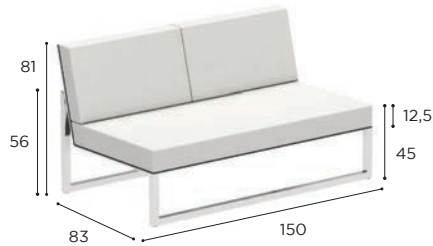

BRUSHED STAINLESS STEEL	ELECTROPOLISHED STAINLESS STEEL	COATED ALUMINIUM				
		SS	EP	W	PB	S	BR	A
BATYLINE	WU	NNXL 160Z TWU € 2.899	NNXL 160Z TEPWU € 3.449	NNXL 160Z TWWU € 2.819				
	CAU	NNXL 160Z TCAU € 2.899	NNXL 160Z TEPCAU € 3.449					
	PG				NNXL 160Z TPBPG € 2.669	NNXL 160Z TSPG € 2.819		
	ZU	NNXL 160Z TZU € 2.899	NNXL 160Z TEPZU € 3.449					NNXL 160Z TAZU € 2.669
	GR						NNXL 160Z TBRGRP € 2.819	
CUSHIONS SEE OPTIONS ON P. 308								

TWO SEATER LEFT MODULAR ELEMENT	
REF:	NNXL 160LT..
WEIGHT:	46,8 kg
INFO:	OPTIONAL TEAK ARMRESTS BRONZE FRAME INCLUDES OILED TEAK ARMRESTS