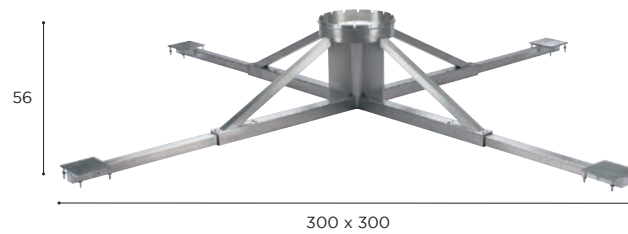

STAINLESS STEEL ELECTROPOLISHED
		EP
		WVT € 4.999

BASE	
REF:	WVG
WEIGHT:	225 kg
INFO:	BASE FOR EMBEDDING IN SAND