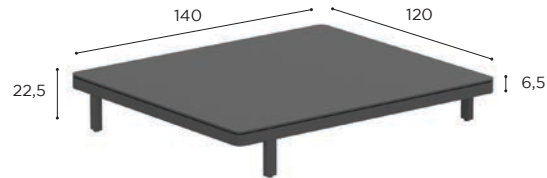

LOUNGE TABLE	
REF:	ALRL 140 LTL...
WEIGHT:	19 kg
INFO:	ASSEMBLING NEEDED