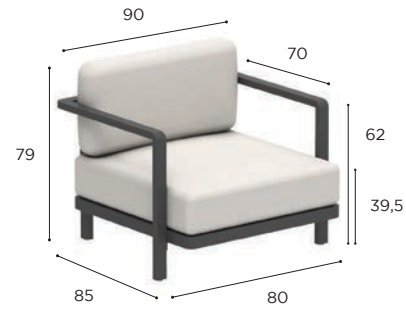

ALURA LOUNGE SPECIFICATIONS

STANDARD / LIMITED / ON REQUEST

ONE SEATER	
REF:	ALRL 100 T...
WEIGHT:	22 kg
INFO:	ASSEMBLING NEEDED

FOOTREST	
REF:	ALRL 80 F T...
WEIGHT:	14,5 kg
INFO:	ASSEMBLING NEEDED