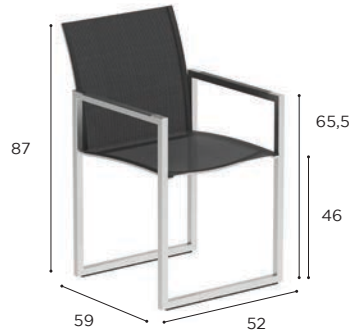

NINIX SPECIFICATIONS

STANDARD / LIMITED / ON REQUEST

DINING CHAIR	
REF:	NNX 55T...
WEIGHT:	10 kg
INFO:	OPTIONAL TEAK ARMRESTS BRONZE FRAME INCLUDES OILED TEAK ARMRESTS

		BRUSHED STAINLESS STEEL	ELECTROPOLISHED STAINLESS STEEL	COATED STAINLESS STEEL				
		SS	EP	W	PB	S	BR	A
BATYLINE	WU	NNX 55 TWU € 849	NNX 55 TEPWU € 1.009	NNX 55 TWWU € 909				
	CAU	NNX 55 TCAU € 849	NNX 55 TEPCAU € 1.009					
	PG				NNX 55 TPBPG € 849	NNX 55 TSPG € 909		
	ZU	NNX 55 TZU € 849	NNX 55 TEPZU € 1.009					NNX 55 TAZU € 849
	GRP						NNX 55 TBRGRP € 909	
NNX 55T ARWSET (TEAK ARMRESTS) € 30								
CUSHIONS PIL NNX55T... (SEAT + BACK)								
CAT. A								€ 135
CAT. B								€ 162
CAT. C								€ 189

LOW CHAIR	
REF:	NNX 77T...
WEIGHT:	12 kg
INFO:	OPTIONAL TEAK ARMRESTS BRONZE FRAME INCLUDES OILED TEAK ARMRESTS