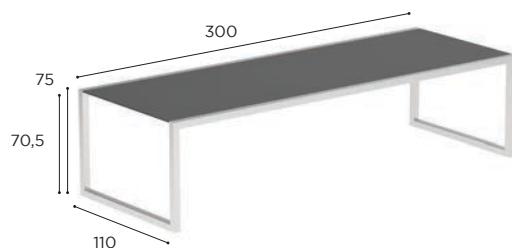

BRUSHED STAINLESS STEEL	ELECTROPOLISHED STAINLESS STEEL	COATED STAINLESS STEEL					
		SS	EP	W	PB	S	BR	A	
CERAMIC	WU	NNX 300 CWU € 5.899	NNX 300 CEPWU € 6.699	NNX 300 CWWU € 6.099	NNX 300 CPBWU € 5.899	NNX 300 CSWU € 6.099	NNX 300 CBRWU € 6.099	NNX 300 CAWU € 5.899	
	CD	NNX 300 CCD € 7.199	NNX 300 CEPCD € 7.999	NNX 300 CWCD € 7.399	NNX 300 CPBCD € 7.199	NNX 300 CSCD € 7.399	NNX 300 CBRCD € 7.399	NNX 300 CACD € 7.199	
	CL	NNX 300 CCL € 7.199	NNX 300 CEPCL € 7.999	NNX 300 CWCL € 7.399	NNX 300 CPBCL € 7.199	NNX 300 CSCL € 7.399	NNX 300 CBRCL € 7.399	NNX 300 CACL € 7.199	
	TR	NNX 300 CTR € 5.899	NNX 300 CEPTR € 6.699	NNX 300 CWTR € 6.099	NNX 300 CPBTR € 5.899	NNX 300 CSTR € 6.099	NNX 300 CBRTR € 6.099	NNX 300 CATR € 5.899	
	TG	NNX 300 CTG € 5.399	NNX 300 CEPTG € 6.199	NNX 300 CWTG € 5.599	NNX 300 CPBTG € 5.399	NNX 300 CSTG € 5.599	NNX 300 CBRTG € 5.599	NNX 300 CATG € 5.399	
	PG	NNX 300 CPG € 5.899	NNX 300 CEP PG € 6.699	NNX 300 CWPG € 6.099	NNX 300 CPBPG € 5.899	NNX 300 CSPG € 6.099	NNX 300 CBRPG € 6.099	NNX 300 CAPG € 5.899	
	TS	NNX 300 CTS € 7.199	NNX 300 CEPTS € 7.999	NNX 300 CWTS € 7.399	NNX 300 CPBTS € 7.199	NNX 300 CSTS € 7.399	NNX 300 CBRTS € 7.399	NNX 300 CATS € 7.199	
	TM	NNX 300 CTM € 7.199	NNX 300 CEPTM € 7.999	NNX 300 CWTM € 7.399	NNX 300 CPBTM € 7.199	NNX 300 CSTM € 7.399	NNX 300 CBRTM € 7.399	NNX 300 CATM € 7.199	
	NM	NNX 300 CNM € 7.899	NNX 300 CEPNM € 8.699	NNX 300 CWNM € 8.099	NNX 300 CPBNM € 7.899	NNX 300 CSNM € 8.099	NNX 300 CBRNM € 8.099	NNX 300 CANM € 7.899	
	ZU	NNX 300 CZU € 5.899	NNX 300 CEPZU € 6.699	NNX 300 CWZU € 6.099	NNX 300 CPBZU € 5.899	NNX 300 CSZU € 6.099	NNX 300 CBRZU € 6.099	NNX 300 CAZU € 5.899	
	TEAK	W	NNX 300 W € 5.699	NNX 300 WEP € 6.499	NNX 300 WW € 5.899	NNX 300 WPB € 5.699	NNX 300 WS € 5.899	NNX 300 WBR € 5.899	NNX 300 WA € 5.699