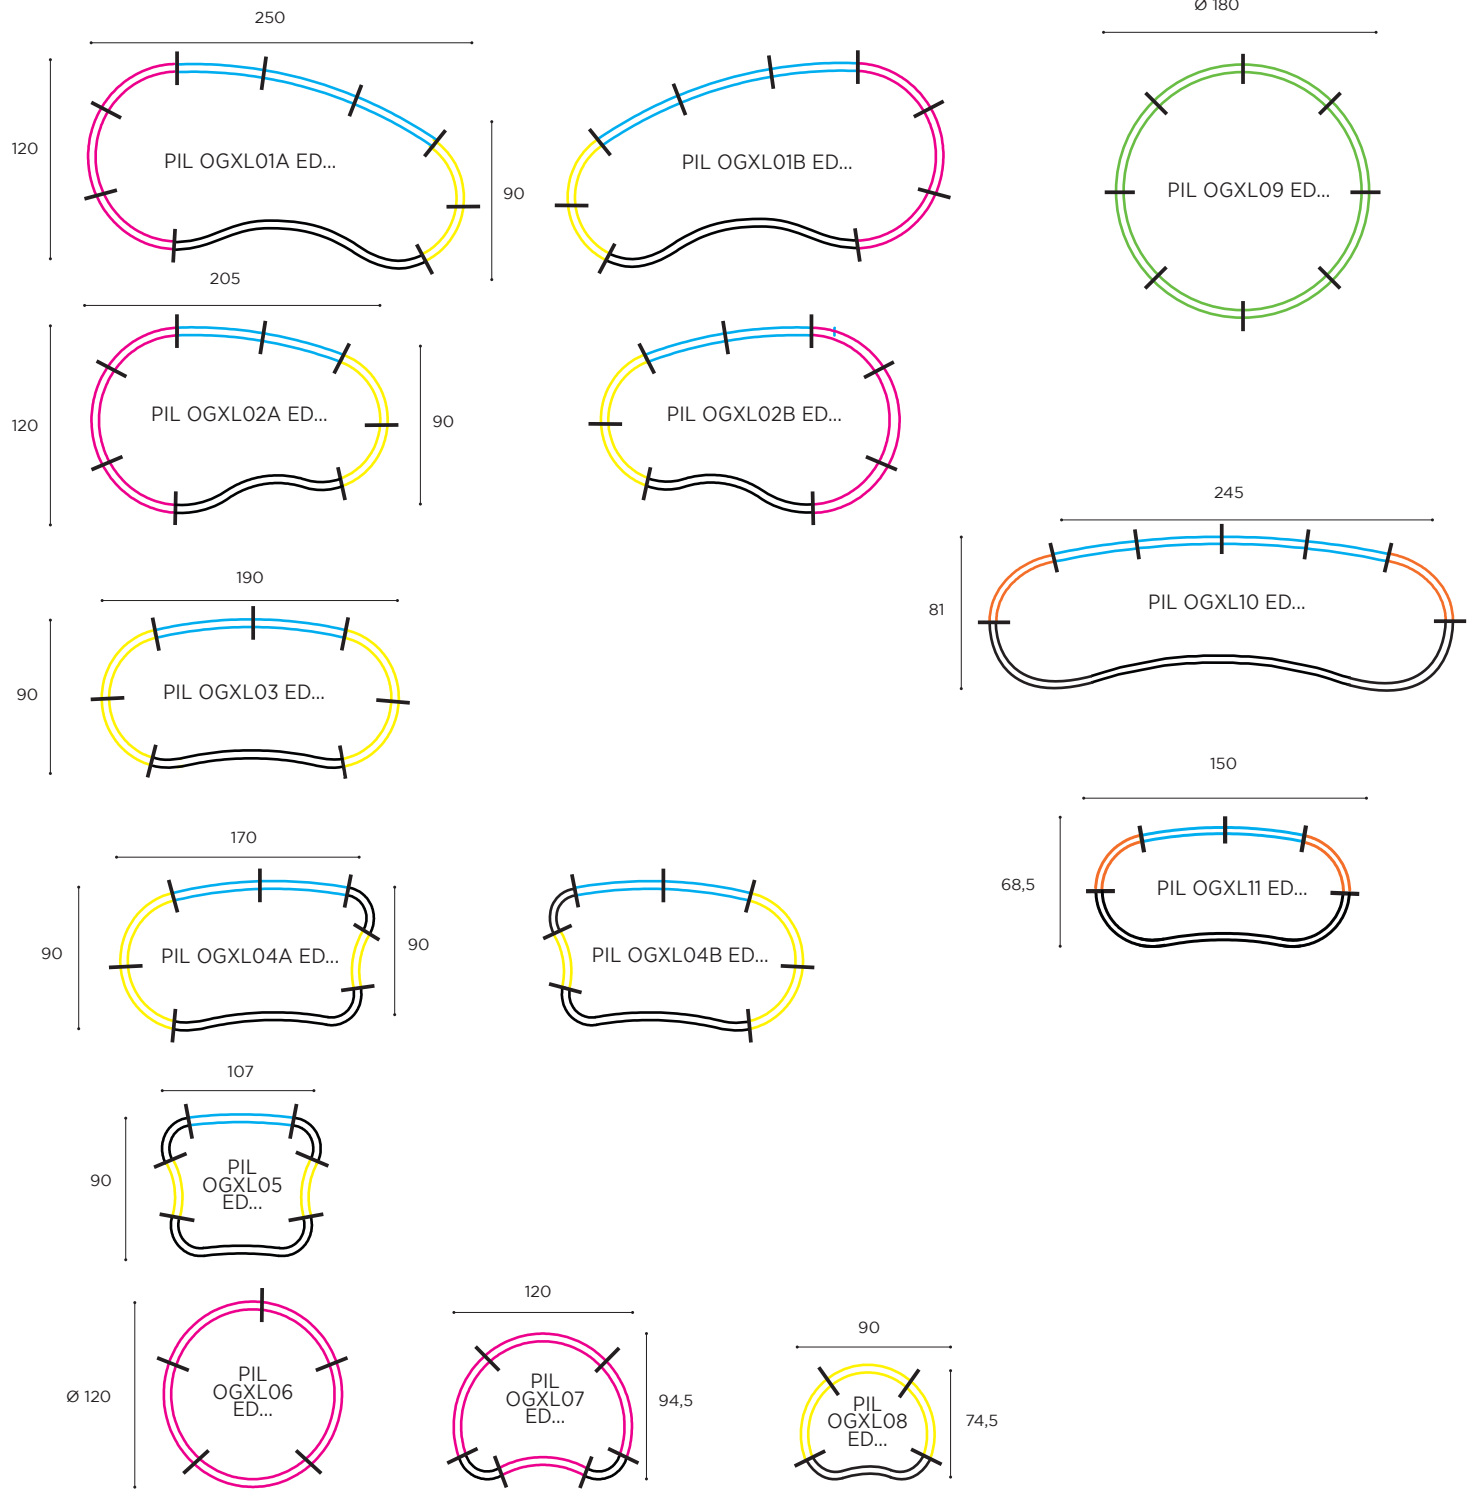

SEAT CUSHIONS		
SEAT 120 x 250		
	PIL OGXL01A ED...	PIL OGXL01B ED...
STAND.	€ 2.855	€ 2.855
CAT. A	€ 2.530	€ 2.530
CAT. B	€ 3.036	€ 3.036
CAT. C	€ 3.542	€ 3.542
SEAT 120 x 205		
	PIL OGXL02A ED...	PIL OGXL02B ED...
STAND.	€ 2.305	€ 2.305
CAT. A	€ 2.045	€ 2.045
CAT. B	€ 2.454	€ 2.454
CAT. C	€ 2.863	€ 2.863
SEAT 90 x 190		
PIL OGXL03 ED...		
STAND.	€ 2.195	
CAT. A	€ 1.945	
CAT. B	€ 2.334	
CAT. C	€ 2.723	
SEAT 90 x 170		
	PIL OGXL04A ED...	PIL OGXL04B ED...
STAND.	€ 1.970	€ 1.970
CAT. A	€ 1.745	€ 1.745
CAT. B	€ 2.094	€ 2.094
CAT. C	€ 2.443	€ 2.443
SEAT 90 x 107		
PIL OGXL05 ED...		
STAND.	€ 1.380	
CAT. A	€ 1.225	
CAT. B	€ 1.470	
CAT. C	€ 1.715	
SEAT Ø 120		
PIL OGXL06 ED...		
STAND.	€ 1.450	
CAT. A	€ 1.285	
CAT. B	€ 1.542	
CAT. C	€ 1.799	
SEAT 94,5 x 120		
PIL OGXL07 ED...		
STAND.	€ 1.235	
CAT. A	€ 1.095	
CAT. B	€ 1.314	
CAT. C	€ 1.533	
SEAT 74,5 x 90		
PIL OGXL08 ED...		
STAND.	€ 1.030	
CAT. A	€ 915	
CAT. B	€ 1.098	
CAT. C	€ 1.281	
SEAT Ø180		
PIL OGXL09 ED...		
STAND.	€ 3.265	
CAT. A	€ 2.895	
CAT. B	€ 3.474	
CAT. C	€ 4.053	
SEAT 245 x 81		
PIL OGXL10 ED...		
STAND.	€ 2.455	
CAT. A	€ 2.175	
CAT. B	€ 2.610	
CAT. C	€ 3.045	
SEAT 150 x 68,5		
PIL OGXL11 ED...		
STAND.	€ 1.800	
CAT. A	€ 1.595	
CAT. B	€ 1.914	
CAT. C	€ 2.233