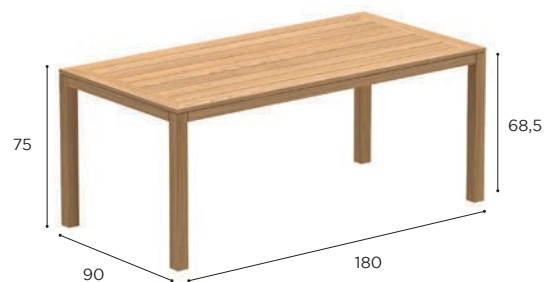

TEAK	
	W
	XQI 80 W
	€ 1.029

TABLE	
REF:	XQI 180
WEIGHT:	26,6 kg
INFO:	ASSEMBLING NEEDED