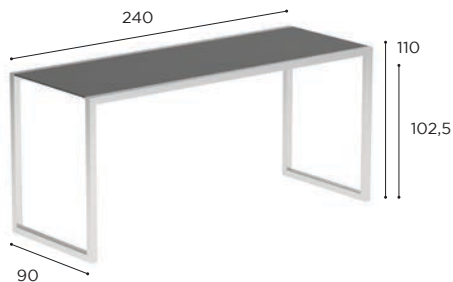

NINIX SPECIFICATIONS

STANDARD / LIMITED / ON REQUEST

BAR TABLE	
REF:	NNX 240H...
WEIGHT:	C: 52,8 kg

		BRUSHED STAINLESS STEEL	ELECTROPOLISHED STAINLESS STEEL	COATED STAINLESS STEEL					
		SS	EP	W	PB	S	BR	A	
CERAMIC	WU	NNX 240H CWU € 3.899	NNX 240H CEPWU € 4.449	NNX 240H CWWU € 4.049	NNX 240H CPBWU € 3.899	NNX 240H CSWU € 4.049	NNX 240H CBRWU € 4.049	NNX 240H CAWU € 3.899	
	CD	NNX 240H CCD € 4.999	NNX 240H CEPCD € 5.549	NNX 240H CWCD € 5.149	NNX 240H CPBCD € 4.999	NNX 240H CSCD € 5.149	NNX 240H CBRCD € 5.149	NNX 240H CACD € 4.999	
	CL	NNX 240H CCL € 4.999	NNX 240H CEPCL € 5.549	NNX 240H CWCL € 5.149	NNX 240H CPBCL € 4.999	NNX 240H CSCCL € 5.149	NNX 240H CBRCL € 5.149	NNX 240H CACL € 4.999	
	TR	NNX 240H CTR € 3.899	NNX 240H CEPTR € 4.449	NNX 240H CWTR € 4.049	NNX 240H CPBTR € 3.899	NNX 240H CSTR € 4.049	NNX 240H CBTR € 4.049	NNX 240H CATR € 3.899	
	TG	NNX 240H CTG € 3.499	NNX 240H CEPTG € 4.049	NNX 240H CWTG € 3.649	NNX 240H CPBTG € 3.499	NNX 240H CSTG € 3.649	NNX 240H CBRTG € 3.649	NNX 240H CATG € 3.499	
	PG	NNX 240H CPG € 3.899	NNX 240H CEP PG € 4.449	NNX 240H CWP PG € 4.049	NNX 240H CPB PG € 3.899	NNX 240H CSPG € 4.049	NNX 240H CBR PG € 4.049	NNX 240H CAPG € 3.899	
	TS	NNX 240H CTS € 4.999	NNX 240H CEPTS € 5.549	NNX 240H CWTS € 5.149	NNX 240H CPBTS € 4.999	NNX 240H CSTS € 5.149	NNX 240H CBRTS € 5.149	NNX 240H CATS € 4.999	
	TM	NNX 240H CTM € 4.999	NNX 240H CEPTM € 5.549	NNX 240H CWTM € 5.149	NNX 240H CPBTM € 4.999	NNX 240H CSTM € 5.149	NNX 240H CBRTM € 5.149	NNX 240H CATM € 4.999	
	NM	NNX 240H CNM € 5.399	NNX 240H CEPNM € 5.949	NNX 240H CWNM € 5.549	NNX 240H CPBNM € 5.399	NNX 240H CSNM € 5.549	NNX 240H CBRNM € 5.549	NNX 240H CANM € 5.399	
	ZU	NNX 240H CZU € 3.899	NNX 240H CEPZU € 4.449	NNX 240H CWZU € 4.049	NNX 240H CPBZU € 3.899	NNX 240H CSZU € 4.049	NNX 240H CBRZU € 4.049	NNX 240H CAZU € 3.899	
	TEAK	W	NNX 240H W € 3.899	NNX 240H WEP € 4.449	NNX 240H WW € 4.049	NNX 240H WPB € 3.899	NNX 240H WS € 4.049	NNX 240H WBR € 4.049	NNX 240H WA € 3.899

LOW SIDE TABLE	
REF:	NNX 90T...
WEIGHT:	C: 32 kg W: 24 kg