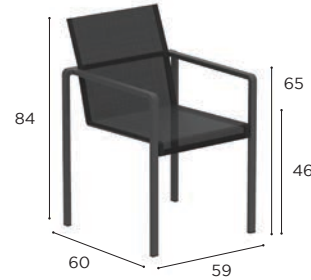

Design by Kris Van Puyvelde

ALURA SPECIFICATIONS

STANDARD / LIMITED / ON REQUEST

| DINING CHAIR | |
|--------------|-------------|
| REF: | ALR 47 T... |
| WEIGHT: | 6,4 kg (1) |
| INFO: | STACKABLE |

| | | COATED ALUMINIUM | | | | |
|----------|-----|--------------------------------|-----------------------|----------------------|------------------------|----------------------|
| | | W | PB | S | BR | A |
| BATYLINE | WU | ALR 47 TWWU € 599 | | | | |
| | PG | | ALR 47 TPBPG € 549 | ALR 47 TSPG € 599 | | |
| | GRP | | | | ALR 47 TBRGRP € 599 | |
| | ZU | | | | | ALR 47 TAZU € 549 |
| | | CUSHIONS | | | | |
| | | PIL ALR 47 T ... (SEAT + BACK) | | | | |
| CAT. A | | € 130 | | | | |
| CAT. B | | € 156 | | | | |
| CAT. C | | € 182 | | | | |

| ARM CHAIR | |
|-----------|--|
| REF: | ALR 55 T... |
| WEIGHT: | 9,9 kg (1) |
| INFO: | STACKABLE OPTIONAL TEAK ARMRESTS BRONZE (BR) FRAME INCLUDES TEAK ARMRESTS |

| | | COATED ALUMINIUM | | | | |
|----------|-----|---|-----------------------|----------------------|------------------------|----------------------|
| | | W | PB | S | BR | A |
| BATYLINE | WU | ALR 55 TWWU € 659 | | | | |
| | PG | | ALR 55 TPBPG € 599 | ALR 55 TSPG € 659 | | |
| | GRP | | | | ALR 55 TBRGRP € 659 | |
| | ZU | | | | | ALR 55 TAZU € 599 |
| | | ALR 55 T ARWSET (TEAK ARMRESTS) € 30 | | | | |
| | | CUSHIONS | | | | |
| | | PIL ALR 55 T ... (SEAT + BACK) | | | | |
| CAT. A | | € 145 | | | | |
| CAT. B | | € 174 | | | | |
| CAT. C | | € 203 | | | | |