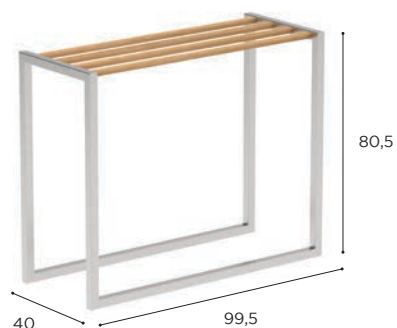

BRUSHED STAINLESS STEEL	ELECTROPOLISHED STAINLESS STEEL	COATED STAINLESS STEEL				
		SS	EP	W	PB	S	BR	A
TEAK	W	NNX TR € 799	NNX TR EP € 899	NNX TR W € 849	NNX TR PB € 799	NNX TR S € 849	NNX TR BR € 849	NNX TR A € 799