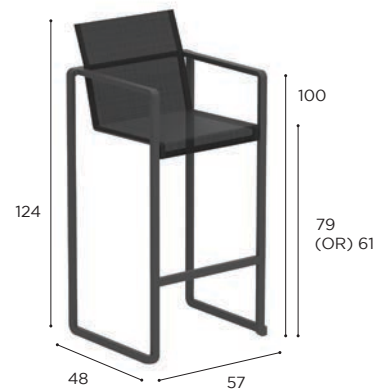

COATED ALUMINIUM				
		W	PB	S	BR	A
BATYLINE	WU	ALR 55 TWWU € 659				
	PG		ALR 55 TPBPG € 599	ALR 55 TSPG € 659		
	GRP				ALR 55 TBRGRP € 659	
	ZU					ALR 55 TAZU € 599
		ALR 55 T ARWSET (TEAK ARMRESTS) € 30				
		CUSHIONS				
		PIL ALR 55 T ... (SEAT + BACK)				
CAT. A		€ 145				
CAT. B		€ 174				
CAT. C		€ 203				

BAR CHAIR	
REF:	ALR 43 T...
WEIGHT:	9,8 kg (1)
INFO:	STACKABLE OPTIONAL TEAK ARMRESTS BRONZE (BR) FRAME INCLUDES TEAK ARMRESTS LOWERED FRAME ON REQUEST