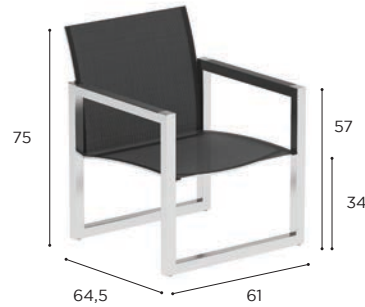

BRUSHED STAINLESS STEEL	ELECTROPOLISHED STAINLESS STEEL	COATED STAINLESS STEEL				
		SS	EP	W	PB	S	BR	A
BATYLINE	WU	NNX 77 TWU € 1.159	NNX 77 TEPWU € 1.459	NNX 77 TWWU € 1.259				
	CAU	NNX 77 TCAU € 1.159	NNX 77 TEPCAU € 1.459					
	PG				NNX 77 TPBPG € 1.159	NNX 77 TSPG € 1.259		
	ZU	NNX 77 TZU € 1.159	NNX 77 TEPZU € 1.459					NNX 77 TAZU € 1.159
	GRP						NNX 77 TBRGRP € 1.259	
NNX 77T ARWSET (TEAK ARMRESTS) € 50								
CUSHIONS PIL NNX77T... (SEAT + BACK)								
CAT. A								€ 160
CAT. B								€ 192
CAT. C								€ 224

FOOTREST	
REF:	NNX FT...
WEIGHT:	9 kg