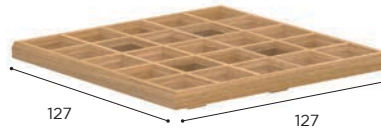

MOZAIX LOUNGE SPECIFICATIONS

STANDARD / LIMITED / ON REQUEST

LOUNGE ELEMENT 125	
REF:	MZX 125...
WEIGHT:	27 kg
INFO:	4 LEGS INCLUDED ASSEMBLING NEEDED