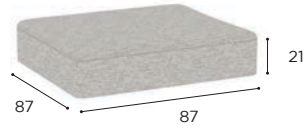

SEAT CUSHIONS				BACK / ARMREST CUSHIONS	
	SEAT	CORNER SEAT LEFT	CORNER SEAT RIGHT	TWIN SEAT	BACK	CORNER BACK / ARMREST
	PIL MBOL 90S...	PIL MBOL 90CSL...	PIL MBOL 90CSR...	PIL MBOL TSS	PIL MBOL 90B...	PIL MBOL 90CB...
STAND.	€ 895	€ 895	€ 895	€ 2.195	€ 560	€ 500
CAT. A	€ 795	€ 795	€ 795	€ 1.945	€ 495	€ 445
CAT. B	€ 954	€ 954	€ 954	€ 2.334	€ 594	€ 534
CAT. C	€ 1.113	€ 1.113	€ 1.113	€ 2.723	€ 693	€ 623