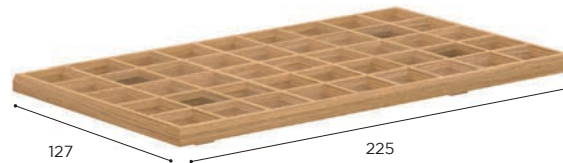

TEAK
W
MZX 200 WFR
€ 3.999

LOUNGE ELEMENT 225	
REF:	MZX 225...
WEIGHT:	47 kg
INFO:	5 LEGS INCLUDED ASSEMBLING NEEDED