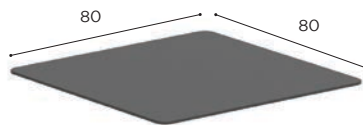

TABLE TOP	
REF:	ALRL 80 TOP...
WEIGHT:	C: 14,7 kg W: 4,7 kg