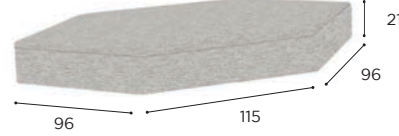

SEAT CUSHIONS				BACK / ARMREST CUSHIONS	
	SEAT	CORNER SEAT LEFT	CORNER SEAT RIGHT	TWIN SEAT	BACK	CORNER BACK / ARMREST
	PIL MBOL 90S...	PIL MBOL 90CSL...	PIL MBOL 90CSR...	PIL MBOL TSS	PIL MBOL 90B...	PIL MBOL 90CB...
STAND.	€ 895	€ 895	€ 895	€ 2.195	€ 560	€ 500
CAT. A	€ 795	€ 795	€ 795	€ 1.945	€ 495	€ 445
CAT. B	€ 954	€ 954	€ 954	€ 2.334	€ 594	€ 534
CAT. C	€ 1.113	€ 1.113	€ 1.113	€ 2.723	€ 693	€ 623