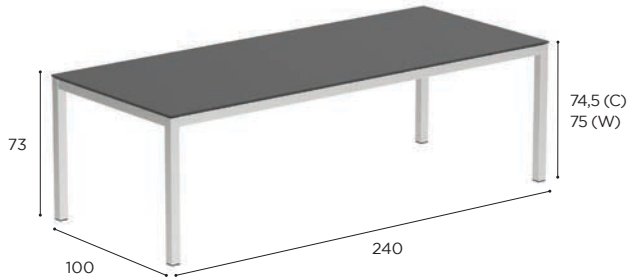

TABOELA SPECIFICATIONS

STANDARD / LIMITED / ON REQUEST

TABLE	
REF:	TBL 240...
WEIGHT:	C: 84 kg
INFO:	ASSEMBLING NEEDED

		BRUSHED STAINLESS STEEL	ELECTROPOLISHED STAINLESS STEEL	COATED STAINLESS STEEL					
		SS	EP	W	PB	S	BR	A	
CERAMIC	WU	TBL 240 CWU € 3.499	TBL 240 CEPWU € 3.999	TBL 240 CWWU € 3.499	TBL 240 CPBWU € 3.699	TBL 240 CSWU € 3.699	TBL 240 CBRWU € 3.699	TBL 240 CAWU € 3.499	
	TR	TBL 240 CTR € 3.499	TBL 240 CEPTR € 3.999	TBL 240 CWTR € 3.499	TBL 240 CPBTR € 3.699	TBL 240 CSTR € 3.699	TBL 240 CBRTR € 3.699	TBL 240 CATR € 3.499	
	TG	TBL 240 CTG € 3.149	TBL 240 CEPTG € 3.649	TBL 240 CWTG € 3.149	TBL 240 CPBTG € 3.349	TBL 240 CSTG € 3.349	TBL 240 CBRTG € 3.349	TBL 240 CATG € 3.149	
	PG	TBL 240 CPG € 3.499	TBL 240 CEP PG € 3.999	TBL 240 CWP G € 3.499	TBL 240 CPBPG € 3.699	TBL 240 CSPG € 3.699	TBL 240 CBRPG € 3.699	TBL 240 CAPG € 3.499	
	ZU	TBL 240 CZU € 3.499	TBL 240 CEPZU € 3.999	TBL 240 CWZU € 3.499	TBL 240 CPBZU € 3.699	TBL 240 CSZU € 3.699	TBL 240 CBRZU € 3.699	TBL 240 CAZU € 3.499	
	BS	TBL 240 CBS € 4.099	TBL 240 CEPBS € 4.599	TBL 240 CWBS € 4.099	TBL 240 CPBBS € 4.299	TBL 240 CSBS € 4.299	TBL 240 CBRBS € 4.299	TBL 240 CABS € 4.099	
	CL	TBL 240 CCL € 4.399	TBL 240 CEPCL € 4.899	TBL 240 CWCL € 4.399	TBL 240 CPBCL € 4.599	TBL 240 CSCL € 4.599	TBL 240 CBRCL € 4.599	TBL 240 CACL € 4.399	
	TS	TBL 240 CTS € 4.399	TBL 240 CEPTS € 4.899	TBL 240 CWTS € 4.399	TBL 240 CPBTS € 4.599	TBL 240 CSTS € 4.599	TBL 240 CBRTS € 4.599	TBL 240 CATS € 4.399	
	TM	TBL 240 CTM € 4.399	TBL 240 CEPTM € 4.899	TBL 240 CWTM € 4.399	TBL 240 CPBTM € 4.599	TBL 240 CSTM € 4.599	TBL 240 CBRTM € 4.599	TBL 240 CATM € 4.399	
	CD	TBL 240 CCD € 4.399	TBL 240 CEP CD € 4.899	TBL 240 CWCD € 4.399	TBL 240 CPBCD € 4.599	TBL 240 CSCD € 4.599	TBL 240 CBRCD € 4.599	TBL 240 CACD € 4.399	
	NM	TBL 240 CNM € 4.999	TBL 240 CEPNM € 5.499	TBL 240 CWNM € 4.999	TBL 240 CPBNM € 5.199	TBL 240 CSNM € 5.199	TBL 240 CBRNM € 5.199	TBL 240 CANM € 4.999	
	TEAK	W	TBL 240 W € 3.399	TBL 240 WEP € 3.899	TBL 240 WW € 3.399	TBL 240 WPB € 3.599	TBL 240 WS € 3.599	TBL 240 WBR € 3.599	TBL 240 WA € 3.399

TABLE	
REF:	TBL 300...
WEIGHT:	C: 124 kg
INFO:	ASSEMBLING NEEDED