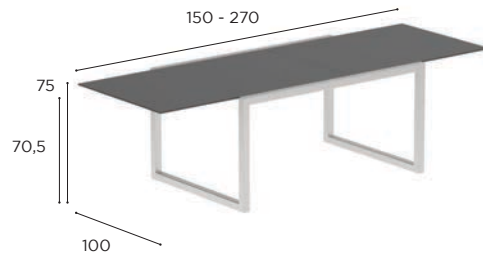

EXTENDABLE TABLE	
REF:	NNX 270...
WEIGHT:	80 kg
INFO:	EXTENDABLE WHEELS

		BRUSHED STAINLESS STEEL	ELECTROPOLISHED STAINLESS STEEL	COATED STAINLESS STEEL				
		SS	EP	W	PB	S	BR	A
CERAMIC	WU	NNX 270 CWU * € 5.099	NNX 270 CEPWU * € 5.549	NNX 270 CWWU * € 5.099	NNX 270 CPBWU * € 5.249	NNX 270 CSWU * € 5.099	NNX 270 CBRWU * € 5.249	NNX 270 CAWU * € 5.249
	PG	NNX 270 CPG * € 5.099	NNX 270 CEP PG * € 5.549	NNX 270 CWPG * € 5.099	NNX 270 CPBPG * € 5.249	NNX 270 CSPG * € 5.099	NNX 270 CBRPG * € 5.249	NNX 270 CAPG * € 5.249
	ZU	NNX 270 CZU * € 5.099	NNX 270 CEPZU * € 5.549	NNX 270 CWZU * € 5.099	NNX 270 CPBZU * € 5.249	NNX 270 CSZU * € 5.099	NNX 270 CBRZU * € 5.249	NNX 270 CAZU * € 5.249

EXTENDABLE TABLE	
REF:	NNX 360...
WEIGHT:	C: 132 kg W: 83 kg
INFO:	EXTENDABLE WHEELS