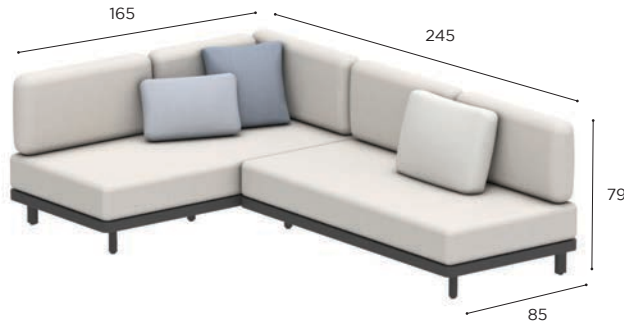

ALURA LOUNGE SETS

SET 01	
REF:	ALRL 01...
INFO:	ASSEMBLING NEEDED

SET A

SET B