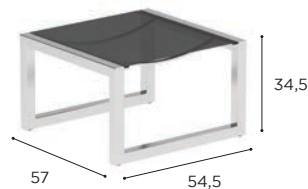

BRUSHED STAINLESS STEEL	ELECTROPOLISHED STAINLESS STEEL	COATED STAINLESS STEEL				
		SS	EP	W	PB	S	BR	A
BATYLINE	WU	NNX F TWU € 549	NNX F TEPWU € 709	NNX F TWWU € 609				
	CAU	NNX F TCAU € 549	NNX F TEPCAU € 709					
	PG				NNX F TPBPG € 549	NNX F TSPG € 609		
	ZU	NNX F TZU € 549	NNX F TEPZU € 709					NNX F TAZU € 549
	GRP						NNX F TBRGRP € 609