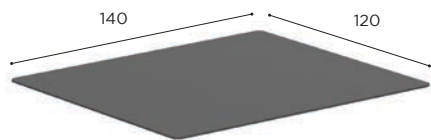

CERAMIC	WUM	ALRL 140 TOP C12WUM € 1.949
	BS	ALRL 140 TOP CBS € 2.449
	CD	ALRL 140 TOP CCD € 2.449
	TR	ALRL 140 TOP CTR € 1.699
	CL	ALRL 140 TOP CCL € 2.449
	PG	ALRL 140 TOP CPG € 2.449
	TS	ALRL 140 TOP CTS € 2.449
	TM	ALRL 140 TOP CTM € 2.449
	NM	ALRL 140 TOP CNM € 2.849
	ZUM	ALRL 140 TOP C12ZUM € 2.449