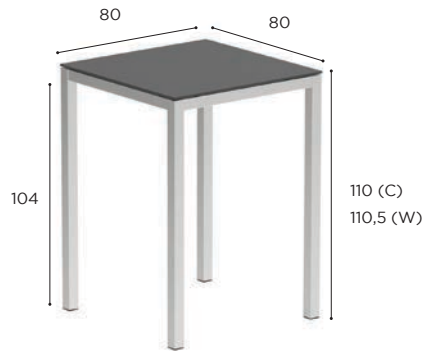

BAR TABLE	
REF:	TBL 80H...
WEIGHT:	C: 36 kg W: 26 kg
INFO:	ASSEMBLING NEEDED