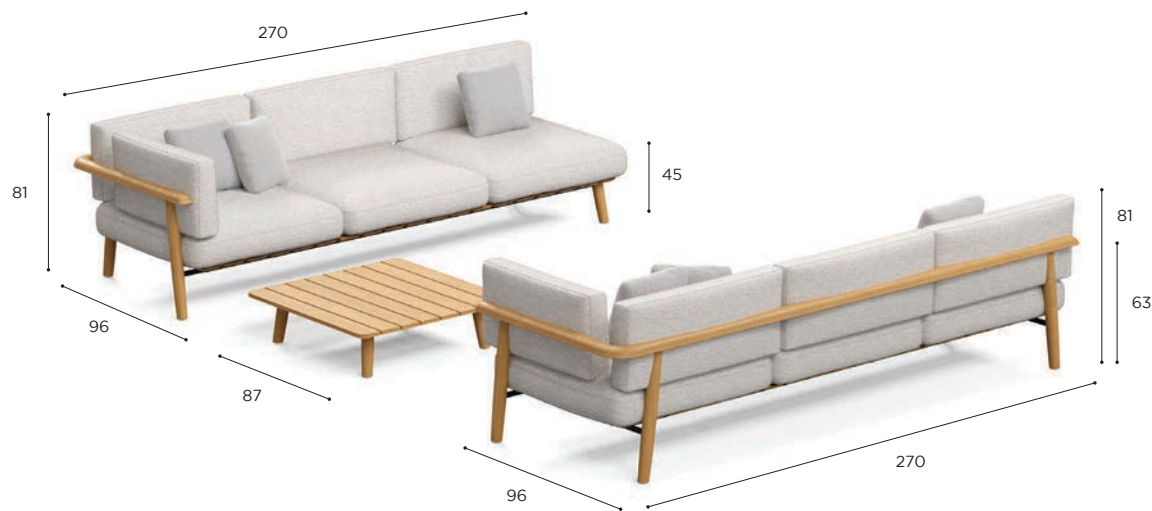

SET 03	
REF:	MBOL SET 03
INCLUDED:	
1 x	MBOL 270L WA
1 x	MBOL 270R WA
1 x	MBOL 90T WA
1 x	PIL MBOL 270CL
1 x	PIL MBOL 270CR
PRICE FOR LOUNGE MODULE + STANDARD CUSHIONS DECO CUSHIONS NOT INCLUDED!	

MBOL SET 03