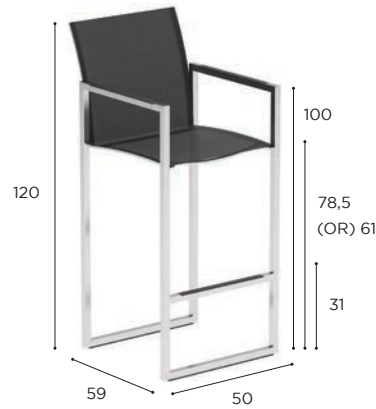

NINIX SPECIFICATIONS

STANDARD / LIMITED / ON REQUEST

| BAR CHAIR | |
|-----------|---|
| REF: | NNX 43T... |
| WEIGHT: | 11,8 kg |
| INFO: | OPTIONAL TEAK ARMRESTS BRONZE FRAME INCLUDES OILED TEAK ARMRESTS LOWERED FRAME ON REQUEST |