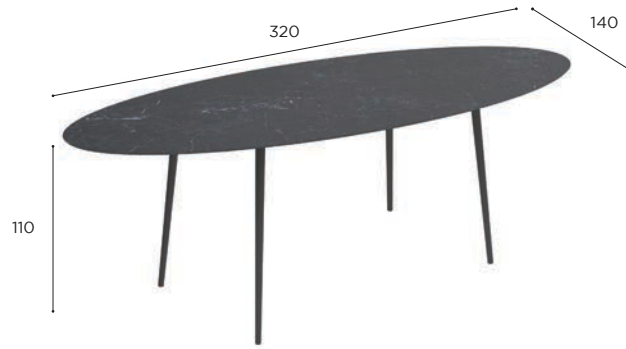

STYLETTO SPECIFICATIONS

ELLIPSE BAR TABLE	
REF:	STY 3214BT...
WEIGHT:	A+C: 148,9 kg
INFO:	ASSEMBLING NEEDED