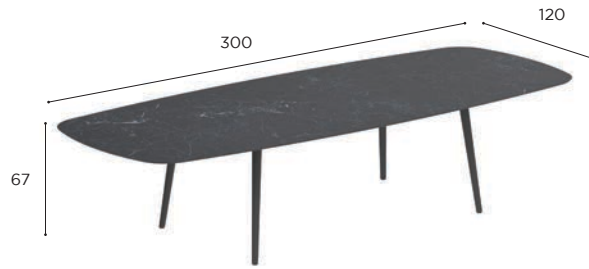

STYLETTO SPECIFICATIONS

STANDARD / LIMITED / ON REQUEST

OVAL LOW DINING TABLE	
REF:	STY 300LD...
WEIGHT:	A+C: 89 kg W+C: 90,4 kg A+W: 84,1 kg W+W: 85,4 kg
INFO:	ASSEMBLING NEEDED