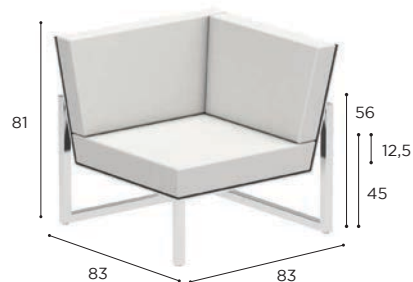

BRUSHED STAINLESS STEEL	ELECTROPOLISHED STAINLESS STEEL	COATED ALUMINIUM				
		SS	EP	W	PB	S	BR	A
BATYLINE	WU	NNXL 80 CTWU € 1.949	NNXL 80 CTEPWU € 2.349	NNXL 80 CTWWU € 1.799				
	CAU	NNXL 80 CTCAU € 1.949	NNXL 80 CTEPCAU € 2.349					
	PG				NNXL 80 CTPBPG € 1.699	NNXL 80 CTSPG € 1.799		
	ZU	NNXL 80 CTZU € 1.949	NNXL 80 CTEPZU € 2.349					NNXL 80 CTAZU € 1.699
	GRP						NNXL 80 CTBRGRP € 1.799	
CUSHIONS								
				NORMAL BACK CUSHION PIL NNXL 80 C ED... (3 pcs)		SOFT BACK CUSHION PIL NNXL 80 C EDS... (3 pcs)		
STAND.					€ 1.235		€ 1.235	
CAT. A					€ 1.095		€ 1.095	
CAT. B					€ 1.314		€ 1.314	
CAT. C					€ 1.533		€ 1.533