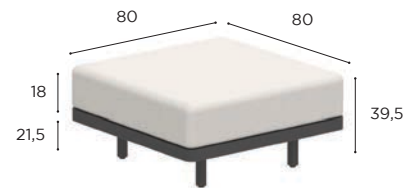

ALURA LOUNGE SPECIFICATIONS

STANDARD / LIMITED / ON REQUEST

ONE SEATER	
REF:	ALRL 100 T...
WEIGHT:	22 kg
INFO:	ASSEMBLING NEEDED

FOOTREST	
REF:	ALRL 80 F T...
WEIGHT:	14,5 kg
INFO:	ASSEMBLING NEEDED

FOOTREST	
REF:	ALRL 140 F T...
WEIGHT:	31,8 kg
INFO:	ASSEMBLING NEEDED

		COATED ALUMINIUM				
		WR	PB	S	BR	A
BATYLINE	WU	ALRL 100 TWRWU € 1.479				
	PG		ALRL 100 TPBPG € 1.379	ALRL 100 TSPG € 1.479		
	GRP				ALRL 100 BRGRP € 1.479	
	ZU					ALRL 100 TAZU € 1.379
		CUSHIONS				
		PIL ALRL 100 SET ED... (2 pcs)				
STAND.		€ 1.095				
CAT. A		€ 970				
CAT. B		€ 1.164				
CAT. C		€ 1.358				

		COATED ALUMINIUM				
		WR	PB	S	BR	A
BATYLINE	WU	ALRL 80 F TWRWU € 1.209				
	PG		ALRL 80 F TPBPG € 1.129	ALRL 80 F TSPG € 1.209		
	GRP				ALRL 80 F BRGRP € 1.209	
	ZU					ALRL 80 F TAZU € 1.129
		CUSHIONS				
		PIL ALRL 80 ED... (1 pc)				
STAND.		€ 775				
CAT. A		€ 685				
CAT. B		€ 822				
CAT. C		€ 959				

		COATED ALUMINIUM				
		WR	PB	S	BR	A
BATYLINE	WU	ALRL 140 F TWRWU € 1.829				
	PG		ALRL 140 F TPBPG € 1.729	ALRL 140 F TSPG € 1.829		
	GRP				ALRL 140 F BRGRP € 1.829	
	ZU					ALRL 140 F TAZU € 1.729
		CUSHIONS				
		PIL ALRL 140 ED... (1 pc)				
STAND.		€ 1.665				
CAT. A		€ 1.475				
CAT. B		€ 1.770				
CAT. C		€ 2.065