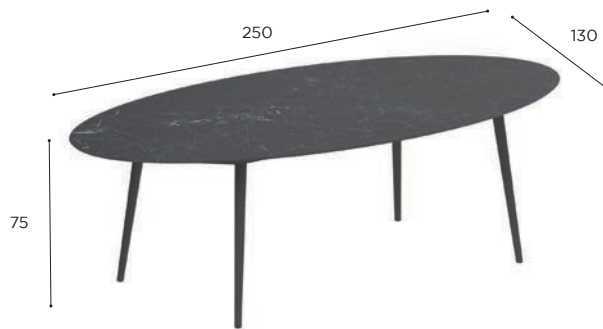

ELLIPSE DINING TABLE	
REF:	STY 2513SD...
WEIGHT:	A+C: 82 kg W+C: 83 kg
INFO:	ASSEMBLING NEEDED