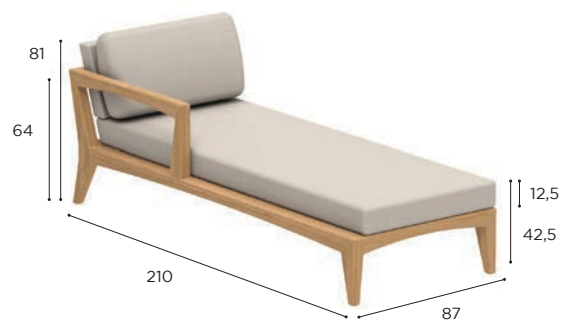

TEAK
	W
	ZNTL DBL
	€ 3.299
	CUSHIONS
	PIL ZNTL DB... (3pcs)
STAND.	€ 1.855
CAT. A	€ 1.645
CAT. B	€ 1.974
CAT. C	€ 2.303

	TEAK
	W
	ZNTL DBR
	€ 3.299
	CUSHIONS
	PIL ZNTL DB... (3pcs)
STAND.	€ 1.855
CAT. A	€ 1.645
CAT. B	€ 1.974
CAT. C	€ 2.303