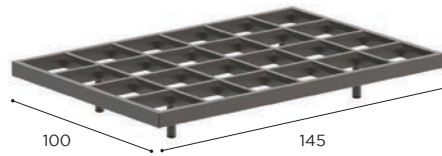

COATED ALUMINIUM				
WR	PB	S	BR	A
MZX 145 WR	MZX 145 PB	MZX 145 S	MZX 145 BR	MZX 145 A
€ 2.019	€ 2.019	€ 2.019	€ 1.899	€ 2.019

LOUNGE ELEMENT 195	
REF:	MZX 195...
WEIGHT:	28 kg
INFO:	5 LEGS INCLUDED ASSEMBLING NEEDED