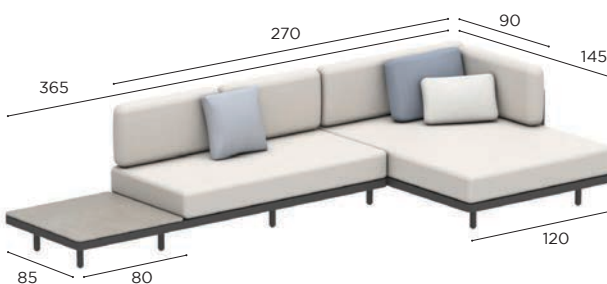

ALURA LOUNGE SETS

| | |
|---------------|-------------------|
| SET 16 | |
| REF: | ALRL 16... |
| INFO: | ASSEMBLING NEEDED |

SET A

SET B

SET C

SET D

| | | COATED ALUMINIUM | | | | |
|----------------------------------|-----|------------------|-----------------|---------------|-----------------|---|
| | | WR | PB | S | BR | A |
| BATYLINE | WU | ALRL 16 A WRWU | | | | |
| | | € 5.209 | | | | |
| | | ALRL 16 B WRWU | | | | |
| | | € 5.209 | | | | |
| | PG | ALRL 16 A PBPG | ALRL 16 A SPG | | | |
| | | € 4.859 | € 5.209 | | | |
| | | ALRL 16 B PBPG | ALRL 16 B SPG | | | |
| | | € 4.859 | € 5.209 | | | |
| | GRP | ALRL 16 C PBPG | ALRL 16 C SPG | | | |
| | | € 4.859 | € 5.209 | | | |
| | | ALRL 16 D PBPG | ALRL 16 D SPG | | | |
| | | € 4.859 | € 5.209 | | | |
| | ZU | | | | ALRL 16 A BRGRP | |
| | | | | | € 5.209 | |
| | | | | | ALRL 16 B BRGRP | |
| | | | | | € 5.209 | |
| | | | ALRL 16 C BRGRP | | | |
| | | | € 5.209 | | | |
| | | | ALRL 16 D BRGRP | | | |
| | | | € 5.209 | | | |
| | | | | ALRL 16 A AZU | | |
| | | | | € 4.859 | | |
| | | | | ALRL 16 B AZU | | |
| | | | | € 4.859 | | |
| | | | | ALRL 16 C AZU | | |
| | | | | € 4.859 | | |
| | | | | ALRL 16 D AZU | | |
| | | | | € 4.859 | | |
| CUSHIONS (EXCL. DECO CUSHIONS) | | | | | | |
| PIL ALRL 16 AB SET ED... (6 pcs) | | | | | | |
| STAND. | | € 4.910 | | | | |
| CAT. A | | € 4.355 | | | | |
| CAT. B | | € 5.226 | | | | |
| CAT. C | | € 6.097 | | | | |
| PIL ALRL 16 CD SET ED... (6 pcs) | | | | | | |
| STAND. | | € 4.335 | | | | |
| CAT. A | | € 3.845 | | | | |
| CAT. B | | € 4.614 | | | | |
| CAT. C | | € 5.383 | | | | |
| TABLE TOPS | | | | | | |
| SEE OPTIONS P. 203 | | | | | | |
| OUTDOOR COVERS | | | | | | |
| ODCALRLSET16A/ODCALRLSET16B | | | | | | |
| ODCALRLSET16C/ODCALRLSET16D | | | | | | |
| STAND. | | € 700 | | | | |