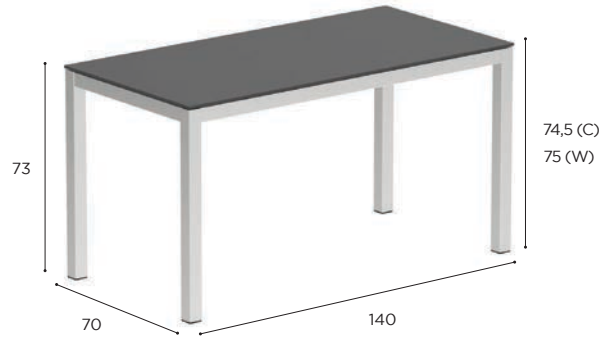

TABOELA SPECIFICATIONS

STANDARD / LIMITED / ON REQUEST

TABLE	
REF:	TBL 140...
WEIGHT:	C: 62 kg W: 40 kg
INFO:	ASSEMBLING NEEDED

		BRUSHED STAINLESS STEEL	ELECTROPOLISHED STAINLESS STEEL	COATED ALUMINIUM					
		SS	EP	W	PB	S	BR	A	
CERAMIC	WU	TBL 140 CWU € 1.999	TBL 140 CEPWU € 2.119	TBL 140 CWWU € 1.939	TBL 140 CPBWU € 1.939	TBL 140 CSWU € 1.939	TBL 140 CBRWU € 1.939	TBL 140 CAWU € 1.939	
	TR	TBL 140 CTR € 1.999	TBL 140 CEPTR € 2.119	TBL 140 CWTR € 1.939	TBL 140 CPBTR € 1.939	TBL 140 CSTR € 1.939	TBL 140 CBRTR € 1.939	TBL 140 CATR € 1.939	
	TG	TBL 140 CTG € 1.849	TBL 140 CEPTG € 1.969	TBL 140 CWTG € 1.789	TBL 140 CPBTG € 1.789	TBL 140 CSTG € 1.789	TBL 140 CBRTG € 1.789	TBL 140 CATG € 1.789	
	PG	TBL 140 CPG € 1.999	TBL 140 CEP PG € 2.119	TBL 140 CWPG € 1.939	TBL 140 CPBPG € 1.939	TBL 140 CSPG € 1.939	TBL 140 CBRPG € 1.939	TBL 140 CAPG € 1.939	
	ZU	TBL 140 CZU € 1.999	TBL 140 CEPZU € 2.119	TBL 140 CWZU € 1.939	TBL 140 CPBZU € 1.939	TBL 140 CSZU € 1.939	TBL 140 CBRZU € 1.939	TBL 140 CAZU € 1.939	
	BS	TBL 140 CBS € 2.249	TBL 140 CEPBS € 2.369	TBL 140 CWBS € 2.189	TBL 140 CPBBS € 2.189	TBL 140 CSBS € 2.189	TBL 140 CBRBS € 2.189	TBL 140 CABS € 2.189	
	CL	TBL 140 CCL € 2.349	TBL 140 CEPCL € 2.469	TBL 140 CWCL € 2.289	TBL 140 CPBCL € 2.289	TBL 140 CSCL € 2.289	TBL 140 CBRCL € 2.289	TBL 140 CACL € 2.289	
	TS	TBL 140 CTS € 2.349	TBL 140 CEPTS € 2.469	TBL 140 CWTS € 2.289	TBL 140 CPBTS € 2.289	TBL 140 CSTS € 2.289	TBL 140 CBRTS € 2.289	TBL 140 CATS € 2.289	
	TM	TBL 140 CTM € 2.349	TBL 140 CEPTM € 2.469	TBL 140 CWTM € 2.289	TBL 140 CPBTM € 2.289	TBL 140 CSTM € 2.289	TBL 140 CBRTM € 2.289	TBL 140 CATM € 2.289	
	CD	TBL 140 CCD € 2.349	TBL 140 CEP CD € 2.469	TBL 140 CWCD € 2.289	TBL 140 CPBCD € 2.289	TBL 140 CSCD € 2.289	TBL 140 CBRCD € 2.289	TBL 140 CACD € 2.289	
	NM	TBL 140 CNM € 2.599	TBL 140 CEPNM € 2.719	TBL 140 CWNM € 2.539	TBL 140 CPBNM € 2.539	TBL 140 CSNM € 2.539	TBL 140 CBRNM € 2.539	TBL 140 CANM € 2.539	
	TEAK	W	TBL 140 W € 1.899	TBL 140 WEP € 2.019	TBL 140 WW € 1.839	TBL 140 WPB € 1.839	TBL 140 WS € 1.839	TBL 140 WBR € 1.839	TBL 140 WA € 1.839

TABLE	
REF:	TBL 150...
WEIGHT:	C: 51,7 kg
INFO:	ASSEMBLING NEEDED