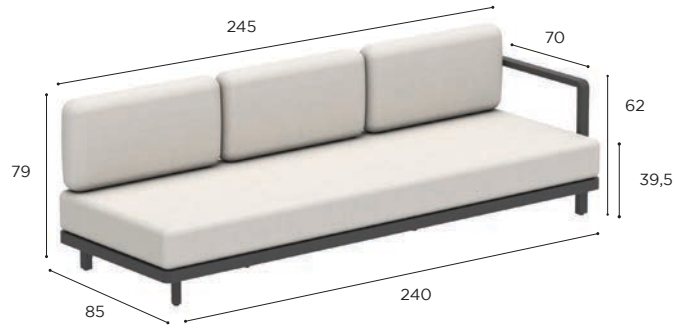

L/R ARM MODULE	
REF:	ALRL 240 (LT/RT)...
WEIGHT:	49 kg
INFO:	ASSEMBLING NEEDED

LEFT