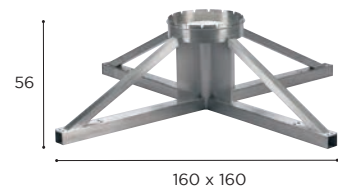

WAVE SPECIFICATIONS

HAMMOCK	
REF:	WV EP..
WEIGHT:	238 kg
INFO:	ASSEMBLING NEEDED

		STAINLESS STEEL ELECTROPOLISHED
		EP
BATYLINE	WU	WV EPWU € 16.999
	CAU	WV EPCAU € 16.999
	ZU	WV EPZU € 16.999
	TQF	WV EPTQF € 16.999

HAMMOCK CUSHION	
REF:	PIL WV..
WEIGHT:	35 kg
INFO:	STORAGE BAG & HEAD CUSHION INCLUDED

		FABRIC
		PIL WV..
CAT. A		€ 2.895
CAT. B		€ 3.474
CAT. C		€ 4.053

BASE	
REF:	WVT
WEIGHT:	183 kg
INFO:	BASE FOR EMBEDDING IN CONCRETE

		STAINLESS STEEL ELECTROPOLISHED
		EP
		WVT € 4.999

BASE	
REF:	WVG
WEIGHT:	225 kg
INFO:	BASE FOR EMBEDDING IN SAND

		STAINLESS STEEL ELECTROPOLISHED
		EP
		WVG € 5.899