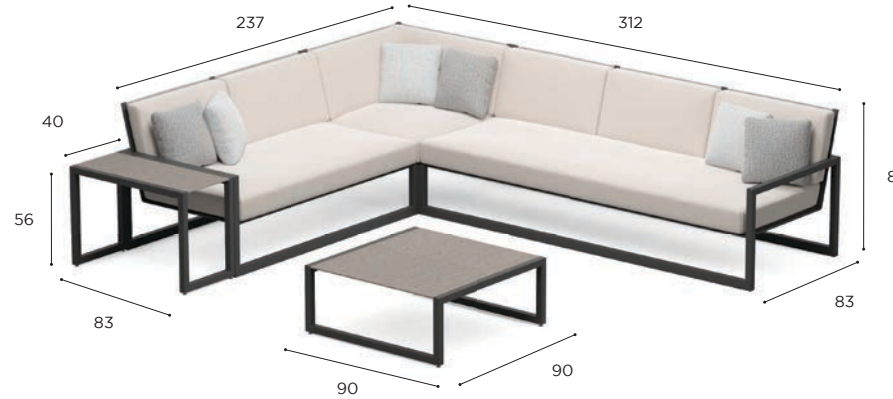

SET 05	
REF:	NNXL SET 05
INCLUDED:	
1 x	NNXL 160RT + CUSHIONS (3 pcs)
1 x	NNXL 80CT + CUSHIONS (3 pcs)
1 x	NNXL 240LT + CUSHIONS (4 pcs)
1 x	NNXL 40S CACL
1 x	NNX 90T CACL
PRICE FOR COATED ALUMINIUM (PB/A) FRAME AND STANDARD CUSHIONS	
DECO CUSHIONS NOT INCLUDED!	

NNXL SET 05