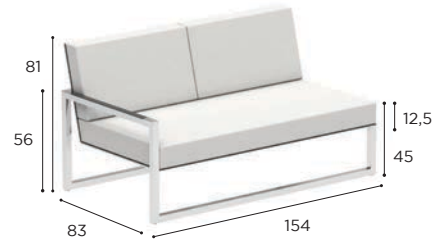

NINIX LOUNGE SPECIFICATIONS

TWO SEATER RIGHT MODULAR ELEMENT	
REF:	NNXL 160RT.
WEIGHT:	46,8 kg
INFO:	OPTIONAL TEAK ARMRESTS BRONZE FRAME INCLUDES OILED TEAK ARMRESTS