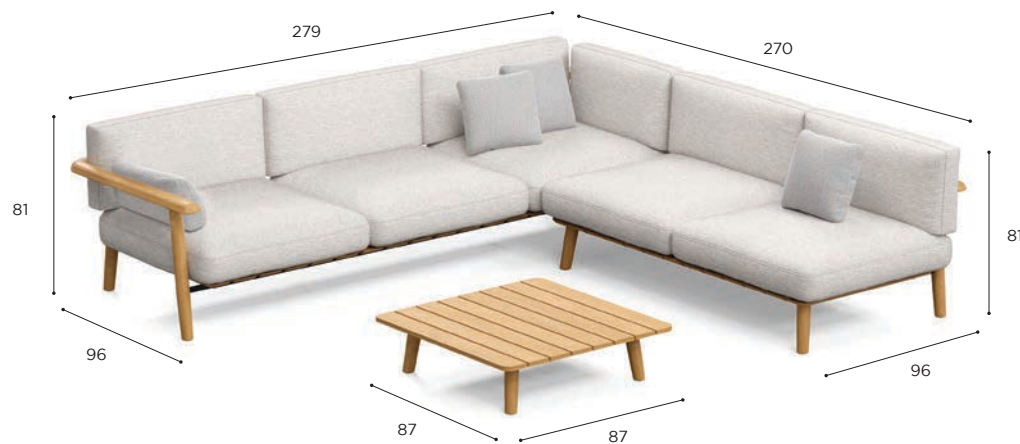

MAMBO LOUNGE SETS

STANDARD / LIMITED / ON REQUEST

SET 01	
REF:	MBOL SET 01
INCLUDED:	
1 x	MBOL 270 WA
1 x	MBOL 180Z WA
1 x	MBOL 90T WA
1 x	PIL MBOL 270CR
1 x	PIL MBOL 180
1 x	PIL BRH 6030 PS
PRICE FOR LOUNGE MODULE + STANDARD CUSHIONS DECO CUSHIONS NOT INCLUDED!	

MBOL SET 01