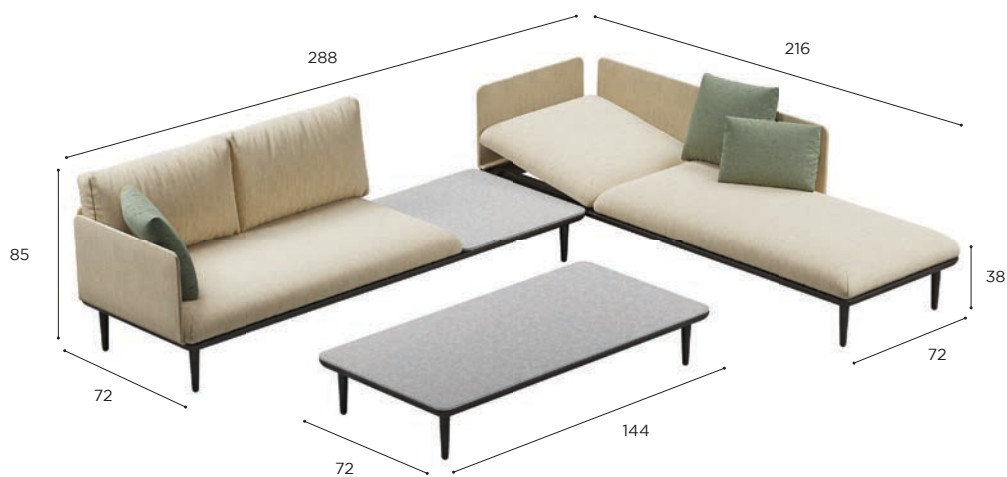

STYLETTO LOUNGE SPECIFICATIONS

SET 01	
REF:	STYL SET 01
INCLUDED:	
1 x	STYL 70T WA
1 x	STYL 140 BA
1 x	STYL 2109 BA
2 x	STYL 82 VA
6 x	STYL 64 VA
1 x	PIL STYL 140 SED
1 x	PIL STYL 2109 SED
2 x	PIL STYL 82V UPH
6 x	PIL STYL 64V UPH
3 x	PIL BRH 7240 P
2 x	PIL BRH 7240 PS
1 x	PIL BRH 6540 PS
1 x	STYL CONNECT SET A
PRICE FOR ANTHRACITE COATED ALUMINIUM FRAME, CAT. A UPHOLSTERY AND STANDARD CUSHIONS	
DECO CUSHIONS NOT INCLUDED!	

STYL SET 01

SET 10	
REF:	STYL SET 10
INCLUDED:	
1 x	STYL 140T CACL
1 x	STYL 1409 BA
1 x	STYL 0909TS BA
1 x	STYL 2109 BA
4 x	STYL 82V A
5 x	STYL 64V A
3 x	PIL BRH 8040P
1 x	PIL STYL 1409 SED
1 x	PIL STYL 0909 TSS
1 x	PIL STYL 2109 SED
4 x	PIL STYL 82V UPH
5 x	PIL STYL 64V UPH
5 x	PIL BRH 7240P
2 x	STYL CONNECT SET A
PRICE FOR ANTHRACITE COATED ALUMINIUM FRAME, CAT. A UPHOLSTERY AND STANDARD CUSHIONS	
DECO CUSHIONS NOT INCLUDED!	

SET 03	
REF:	STYL SET 03
INCLUDED:	
1 x	STYL 70 CERAMCL
1 x	STYL 140T CACL
1 x	STYL 210 BA
1 x	STYL 210 PBA
6 x	STYL 64 VA
2 x	PIL STYL 140 SED
1 x	PIL STYL 70 SED
6 x	PIL STYL 64V UPH
2 x	PIL BRH 7240 PS
1 x	STYL CONNECT SET A
PRICE FOR ANTHRACITE COATED ALUMINIUM FRAME, CAT. A UPHOLSTERY AND STANDARD CUSHIONS	
DECO CUSHIONS NOT INCLUDED!	

STYL SET 03