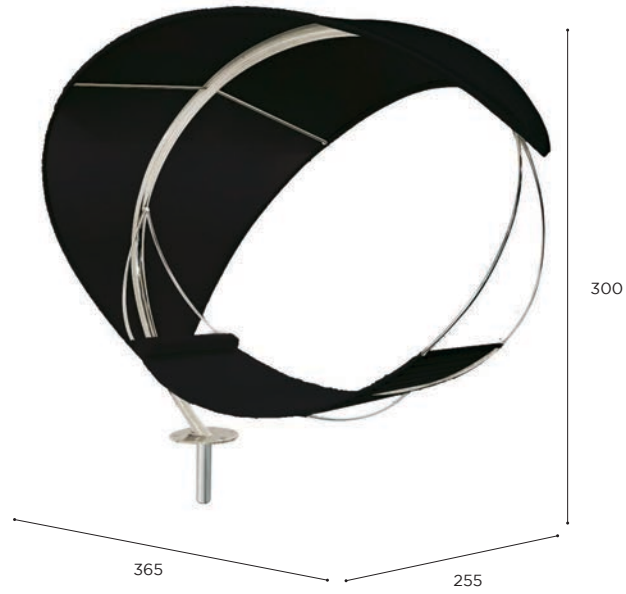

WAVE

Design by Erik Nyberg & Gustav Störm

STANDARD / LIMITED / ON REQUEST

WAVE SPECIFICATIONS

| HAMMOCK | |
|---------|-------------------|
| REF: | WV EP.. |
| WEIGHT: | 238 kg |
| INFO: | ASSEMBLING NEEDED |