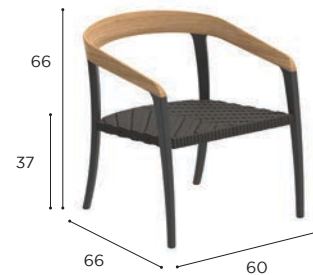

| DINING CHAIR | |
|--------------|---------------|
| REF: | JIV 55T... |
| WEIGHT: | 6,6 kg |
| INFO | BATYLINE SEAT |

PIL JIV 55 ALED

PIL JIV 55 BED

PIL JIV 55 ASED

| LOW CHAIR | |
|-----------|-------------------|
| REF: | JIV 77WG... |
| WEIGHT: | 7,4 kg |
| INFO | OLEFIN FIBER SEAT |