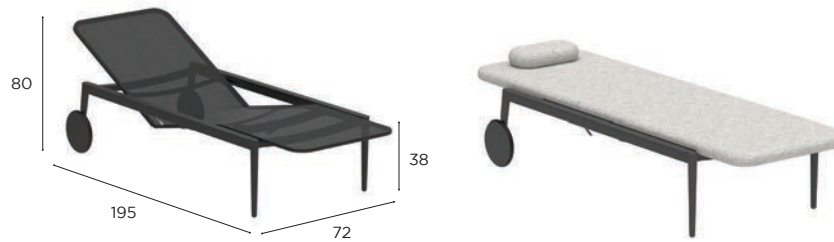

LOUNGER	
REF:	STY 195T...
WEIGHT:	19,5 kg
INFO:	HEADCUSHION INCLUDED OPTIONAL TEAK ARMRESTS RECLINER PNEUMATIC