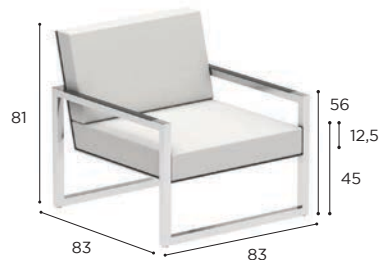

NINIX LOUNGE SPECIFICATIONS

ONE SEATER MODULAR ELEMENT	
REF:	NNXL 100T...
WEIGHT:	25,7 kg
INFO:	OPTIONAL TEAK ARMRESTS BRONZE FRAME INCLUDES OILED TEAK ARMRESTS

		BRUSHED STAINLESS STEEL	ELECTROPOLISHED STAINLESS STEEL	COATED ALUMINIUM				
		SS	EP	W	PB	S	BR	A
BATYLINE	WU	NNXL 100 TWU € 1.849	NNXL 100 TEPWU € 2.249	NNXL 100 TWWU € 1.649				
	CAU	NNXL 100 TCAU € 1.849	NNXL 100 TEPCAU € 2.249					
	PG				NNXL 100 TPBPG € 1.549	NNXL 100 TSPG € 1.649		
	ZU	NNXL 100 TZU € 1.849	NNXL 100 TEPZU € 2.249					NNXL 100 TAZU € 1.549
	GRP						NNXL 100 TBRGRP € 1.649	
NNXL 100 T ARWSET (TEAK ARMRESTS) € 70								
CUSHIONS SEE OPTIONS ON P. 308								

FOOTREST MODULAR ELEMENT	
REF:	NNXL 80FT..
WEIGHT:	14,9 kg