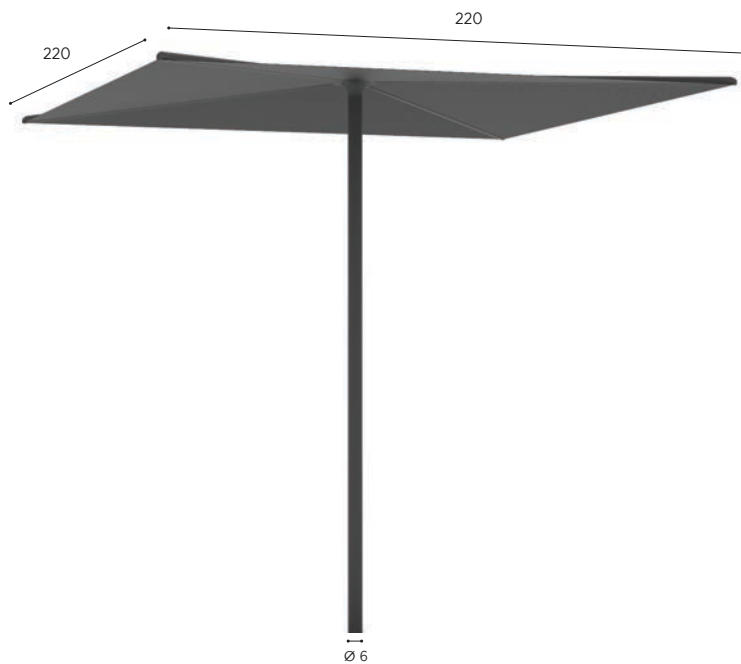

OAZZ SPECIFICATIONS

Design by Kris Van Puyvelde

| OAZZ SQUARE | |
|-------------|--|
| REF: | OAZZ 220V... |
| WEIGHT: | 15 kg |
| INFO: | COVERBAG INCLUDED TUBE INCLUDED BASE NOT INCLUDED ALL BASE COMBINATIONS SEE PP. 416-417 OPTIONAL WHEELSET |