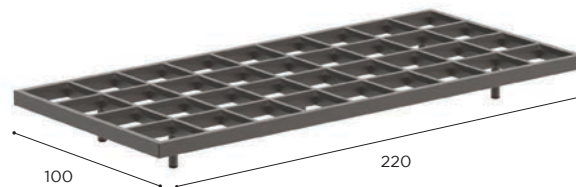

COATED ALUMINIUM				
WR	PB	S	BR	A
MZX 220 WR	MZX 220 PB	MZX 220 S	MZX 220 BR	MZX 220 A
€ 2.899	€ 2.899	€ 2.899	€ 2.749	€ 2.899