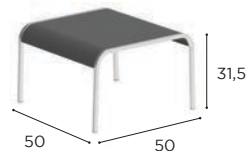

BRUSHED STAINLESS STEEL	ELECTROPOLISHED STAINLESS STEEL	COATED STAINLESS STEEL		
		SS	EP	WR	S	A
ALUMINUM	WR	QT 50 AWR € 529	QT 50 AEPWR € 579	QT 50 AWRWR € 529		
	S	QT 50 AS € 579	QT 50 AEPS € 629		QT 50 ASS € 579	
	A	QT 50 AA € 529	QT 50 AEPA € 579			QT 50 AAA € 579