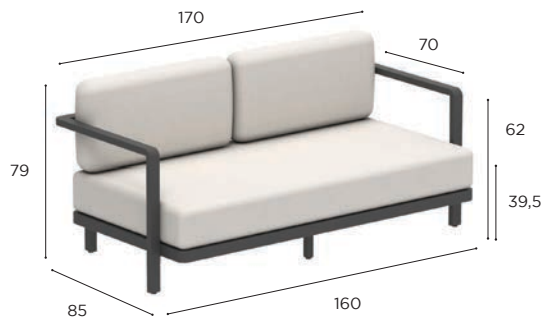

ALURA LOUNGE SPECIFICATIONS

TWO SEATER	
REF:	ALRL 160 T...
WEIGHT:	35 kg
INFO:	ASSEMBLING NEEDED