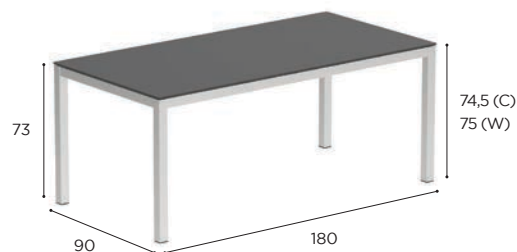

TABOELA SPECIFICATIONS

TABLE	
REF:	TBL 180...
WEIGHT:	C. 62 kg
INFO:	ASSEMBLING NEEDED

		BRUSHED STAINLESS STEEL		ELECTROPOLISHED STAINLESS STEEL				COATED ALUMINIUM			
		SS	EP	W	PB	S	BR	A			
CERAMIC	WU	TBL 180 CWU € 2.749	TBL 180 CEPWU € 3.099	TBL 180 CWWU € 2.649	TBL 180 CPBWU € 2.799	TBL 180 CSBWU € 2.799	TBL 180 CBRWU € 2.799	TBL 180 CAWU € 2.649			
	TR	TBL 180 CTR € 2.749	TBL 180 CEPTR € 3.099	TBL 180 CWTR € 2.649	TBL 180 CPBTR € 2.799	TBL 180 CSTR € 2.799	TBL 180 CBRTR € 2.799	TBL 180 CATR € 2.649			
	TG	TBL 180 CTG € 2.499	TBL 180 CEPTG € 2.849	TBL 180 CWTG € 2.399	TBL 180 CPBTG € 2.549	TBL 180 CSTG € 2.549	TBL 180 CBRTG € 2.549	TBL 180 CATG € 2.399			
	PG	TBL 180 CPG € 2.749	TBL 180 CEP PG € 3.099	TBL 180 CWP G € 2.649	TBL 180 CPBPG € 2.799	TBL 180 CSPG € 2.799	TBL 180 CBRPG € 2.799	TBL 180 CAPG € 2.649			
	ZU	TBL 180 CZU € 2.749	TBL 180 CEPZU € 3.099	TBL 180 CWZU € 2.649	TBL 180 CPBZU € 2.799	TBL 180 CSZU € 2.799	TBL 180 CBRZU € 2.799	TBL 180 CAZU € 2.649			
	BS	TBL 180 CBS € 3.199	TBL 180 CEPBS € 3.549	TBL 180 CWBS € 3.099	TBL 180 CPBBS € 3.249	TBL 180 CSBS € 3.249	TBL 180 CBRBS € 3.249	TBL 180 CABS € 3.099			
	CL	TBL 180 CCL € 3.399	TBL 180 CEPCL € 3.749	TBL 180 CWCL € 3.299	TBL 180 CPBCL € 3.449	TBL 180 CSCL € 3.449	TBL 180 CBRCL € 3.449	TBL 180 CACL € 3.299			
	TS	TBL 180 CTS € 3.399	TBL 180 CEPTS € 3.749	TBL 180 CWTS € 3.299	TBL 180 CPBTS € 3.449	TBL 180 CSTS € 3.449	TBL 180 CBRTS € 3.449	TBL 180 CATS € 3.299			
	TM	TBL 180 CTM € 3.399	TBL 180 CEPTM € 3.749	TBL 180 CWTM € 3.299	TBL 180 CPBTM € 3.449	TBL 180 CSTM € 3.449	TBL 180 CBR TM € 3.449	TBL 180 CATM € 3.299			
	CD	TBL 180 CCD € 3.399	TBL 180 CEP CD € 3.749	TBL 180 CWCD € 3.299	TBL 180 CPBCD € 3.449	TBL 180 CSCD € 3.449	TBL 180 CBRCD € 3.449	TBL 180 CACD € 3.299			
	NM	TBL 180 CNM € 3.999	TBL 180 CEPNM € 4.349	TBL 180 CWNM € 3.899	TBL 180 CPBNM € 4.049	TBL 180 CSNM € 4.049	TBL 180 CBRNM € 4.049	TBL 180 CANM € 3.899			
	TEAK	W	TBL 180 W € 2.549	TBL 180 WEP € 2.899	TBL 180 WW € 2.449	TBL 180 WPB € 2.599	TBL 180 WS € 2.599	TBL 180 WBR € 2.599	TBL 180 WA € 2.449		

TABLE	
REF:	TBL 210...
WEIGHT:	C. 73,5 kg
INFO:	ASSEMBLING NEEDED