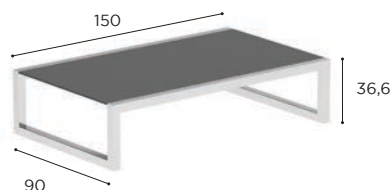

BRUSHED STAINLESS STEEL	ELECTROPOLISHED STAINLESS STEEL	COATED ALUMINIUM					
		SS	EP	W	PB	S	BR	A	
CERAMIC	WU	NNX 150T CWU € 2.299	NNX 150T CEPWU € 2.549	NNX 150T CWWU € 2.279	NNX 150T CPBWU € 2.179	NNX 150T CSWU € 2.279	NNX 150T CBRWU € 2.279	NNX 150T CAWU € 2.179	
	CD	NNX 150T CCD € 2.849	NNX 150T CEPCD € 3.099	NNX 150T CWCD € 2.829	NNX 150T CPBCD € 2.729	NNX 150T CSCD € 2.829	NNX 150T CBRCD € 2.829	NNX 150T CACD € 2.729	
	CL	NNX 150T CCL € 2.849	NNX 150T CEPCL € 3.099	NNX 150T CWCL € 2.829	NNX 150T CPBCL € 2.729	NNX 150T CSCCL € 2.829	NNX 150T CBRCL € 2.829	NNX 150T CACL € 2.729	
	TR	NNX 150T CTR € 2.299	NNX 150T CEPTR € 2.549	NNX 150T CWTR € 2.279	NNX 150T CPBTR € 2.179	NNX 150T CSTR € 2.279	NNX 150T CBRTR € 2.279	NNX 150T CATR € 2.179	
	TG	NNX 150T CTG € 2.149	NNX 150T CEPTG € 2.399	NNX 150T CWTG € 2.129	NNX 150T CPBTG € 2.029	NNX 150T CSTG € 2.129	NNX 150T CBRTG € 2.129	NNX 150T CATG € 2.029	
	PG	NNX 150T CPG € 2.299	NNX 150T CEP PG € 2.549	NNX 150T CWPG € 2.279	NNX 150T CPBPG € 2.179	NNX 150T CSPG € 2.279	NNX 150T CBRPG € 2.279	NNX 150T CAPG € 2.179	
	TS	NNX 150T CTS € 2.849	NNX 150T CEPTS € 3.099	NNX 150T CWTS € 2.829	NNX 150T CPBTS € 2.729	NNX 150T CSTS € 2.829	NNX 150T CBRTS € 2.829	NNX 150T CATS € 2.729	
	TM	NNX 150T CTM € 2.849	NNX 150T CEPTM € 3.099	NNX 150T CWTM € 2.829	NNX 150T CPBTM € 2.729	NNX 150T CSTM € 2.829	NNX 150T CBRTM € 2.829	NNX 150T CATM € 2.729	
	NM	NNX 150T CNM € 3.199	NNX 150T CEPNM € 3.449	NNX 150T CWNM € 3.179	NNX 150T CPBNM € 3.079	NNX 150T CSNM € 3.179	NNX 150T CBRNM € 3.179	NNX 150T CANM € 3.079	
	ZU	NNX 150T CZU € 2.299	NNX 150T CEPZU € 2.549	NNX 150T CWZU € 2.279	NNX 150T CPBZU € 2.179	NNX 150T CSZU € 2.279	NNX 150T CBRZU € 2.279	NNX 150T CAZU € 2.179	
	TEAK	W	NNX 150T € 2.099	NNX 150T EP € 2.349	NNX 150T WW € 2.079	NNX 150T WPB € 1.979	NNX 150T WS € 2.079	NNX 150T WBR € 2.079	NNX 150T WA € 1.979

TABLE	
REF:	NNX 90...
WEIGHT:	C: 37 kg W: 29 kg