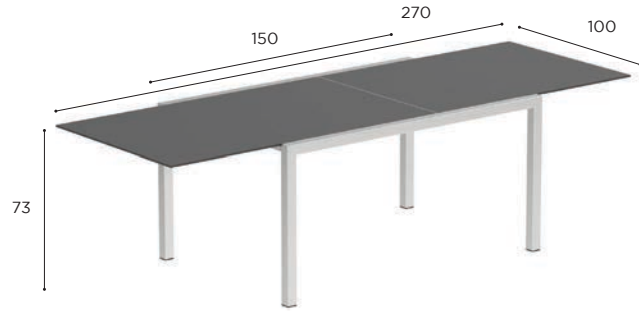

TABOELA SPECIFICATIONS

EXTENDABLE TABLE	
REF:	TBL 270E...
WEIGHT:	C: 90 kg
INFO:	ASSEMBLING NEEDED EXTENDABLE