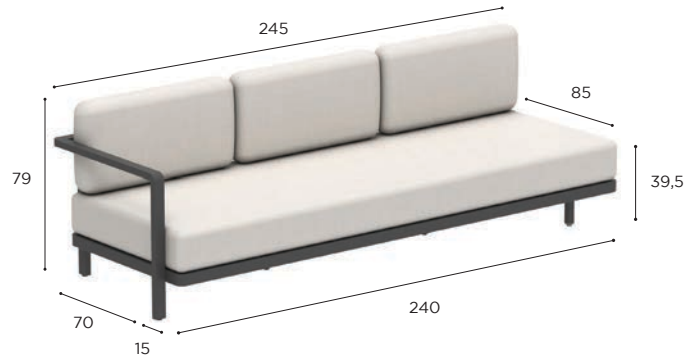

ALURA LOUNGE SPECIFICATIONS

STANDARD / LIMITED / ON REQUEST

THREE SEATER	
REF:	ALRL 240 T...
WEIGHT:	50 kg
INFO:	ASSEMBLING NEEDED

L/R ARM MODULE	
REF:	ALRL 240 (LT/RT)...
WEIGHT:	49 kg
INFO:	ASSEMBLING NEEDED

LEFT

RIGHT

		COATED ALUMINIUM				
		WR	PB	S	BR	A
BATYLINE	WU	ALRL 240 TWRWU € 2.949				
	PG		ALRL 240 TPBPG € 2.749	ALRL 240 TSPG € 2.949		
	GRP				ALRL 240 TBRGRP € 2.949	
	ZU					ALRL 240 TAZU € 2.749
		CUSHIONS				
		PIL ALRL 240 SET ED... (4 pcs)				
STAND.		€ 2.855				
CAT. A		€ 2.530				
CAT. B		€ 3.036				
CAT. C		€ 3.542				

		COATED ALUMINIUM				
		WR	PB	S	BR	A
BATYLINE	WU	ALRL 240 L TWR- € 2.949				
		ALRL 240 R TWR- € 2.949				
	PG		ALRL 240 L TPBPG € 2.749	ALRL 240 L TSPG € 2.949		
			ALRL 240 R TPBPG € 2.749	ALRL 240 R TSPG € 2.949		
	GRP				ALRL 240 L TBRGRP € 2.949	
					ALRL 240 R TBRGRP € 2.949	
	ZU					ALRL 240 L TAZU € 2.749
						ALRL 240 R TAZU € 2.749
		CUSHIONS				
		PIL ALRL 240 SET ED... (4 pcs)				
STAND.		€ 2.855				
CAT. A		€ 2.530				
CAT. B		€ 3.036				
CAT. C		€ 3.542