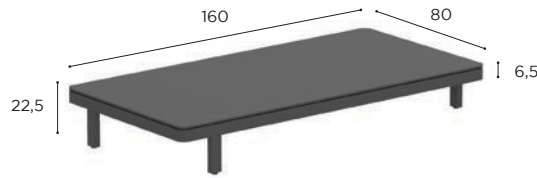

COATED ALUMINIUM + BATYLINE				
		WR	PB	S	BR	A
CERAMIC	WUM	ALRL 160 LTL CWRWUM € 2.949	ALRL 160 LTL CPBWUM € 2.829	ALRL 160 LTL CSWUM € 2.949	ALRL 160 LTL CBRWUM € 2.949	ALRL 160 LTL CAWUM € 2.829
	BS	ALRL 160 LTL CWRBS € 3.349	ALRL 160 LTL CPBBS € 3.229	ALRL 160 LTL CSBS € 3.349	ALRL 160 LTL CBRBS € 3.349	ALRL 160 LTL CABS € 3.229
	CD	ALRL 160 LTL CWRCD € 3.349	ALRL 160 LTL CPBCD € 3.229	ALRL 160 LTL CSCD € 3.349	ALRL 160 LTL CBRCD € 3.349	ALRL 160 LTL CACD € 3.229
	TR	ALRL 160 LTL CWRTR € 2.749	ALRL 160 LTL CPBTR € 2.629	ALRL 160 LTL CSTR € 2.749	ALRL 160 LTL CBRTR € 2.749	ALRL 160 LTL CATR € 2.629
	TG	ALRL 160 LTL CWR TG € 2.749	ALRL 160 LTL CPBTG € 2.629	ALRL 160 LTL CSTG € 2.749	ALRL 160 LTL CBR TG € 2.749	ALRL 160 LTL CATG € 2.629
	CL	ALRL 160 LTL CWRCL € 3.349	ALRL 160 LTL CPBCL € 3.229	ALRL 160 LTL CSCL € 3.349	ALRL 160 LTL CBRCL € 3.349	ALRL 160 LTL CACL € 3.229
	PG	ALRL 160 LTL CWRPG € 2.949	ALRL 160 LTL CPBPG € 2.829	ALRL 160 LTL CSPG € 2.949	ALRL 160 LTL CBRPG € 2.949	ALRL 160 LTL CAPG € 2.829
	TS	ALRL 160 LTL CWRTS € 3.349	ALRL 160 LTL CPBTS € 3.229	ALRL 160 LTL CSTS € 3.349	ALRL 160 LTL CBRTS € 3.349	ALRL 160 LTL CATS € 3.229
	TM	ALRL 160 LTL CWR TM € 3.349	ALRL 160 LTL CPBTM € 3.229	ALRL 160 LTL CSTM € 3.349	ALRL 160 LTL CBRTM € 3.349	ALRL 160 LTL CATM € 3.229
	NM	ALRL 160 LTL CWRNM € 3.749	ALRL 160 LTL CPBNM € 3.629	ALRL 160 LTL CSNM € 3.749	ALRL 160 LTL CBRNM € 3.749	ALRL 160 LTL CANM € 3.629
	ZUM	ALRL 160 LTL CWRZUM € 3.349	ALRL 160 LTL CPBZUM € 3.229	ALRL 160 LTL CSZUM € 3.349	ALRL 160 LTL CBRZUM € 3.349	ALRL 160 LTL CAZUM € 3.229