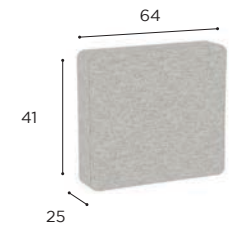

SEAT CUSHIONS				BACK / ARMREST CUSHIONS	
	SEAT	CORNER SEAT LEFT	CORNER SEAT RIGHT	TWIN SEAT	BACK	CORNER BACK / ARMREST
	PIL MBOL 90S...	PIL MBOL 90CSL...	PIL MBOL 90CSR...	PIL MBOL TSS	PIL MBOL 90B...	PIL MBOL 90CB...
STAND.	€ 895	€ 895	€ 895	€ 2.195	€ 560	€ 500
CAT. A	€ 795	€ 795	€ 795	€ 1.945	€ 495	€ 445
CAT. B	€ 954	€ 954	€ 954	€ 2.334	€ 594	€ 534
CAT. C	€ 1.113	€ 1.113	€ 1.113	€ 2.723	€ 693	€ 623