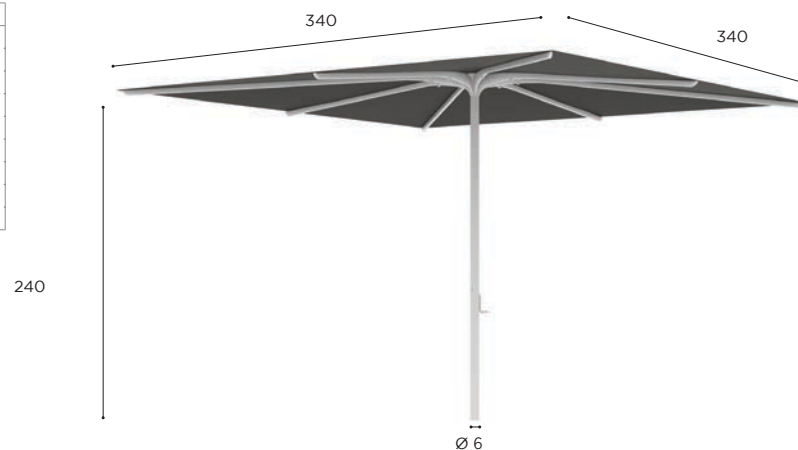

COATED ALUMINIUM & STAINLESS STEEL					
		WR	PB	S	A
TEXTILE	WU	BLM 275V WRWU € 3.899	BLM 275V PBWU € 3.899	BLM 275V SWU € 3.999	BLM 275V AWU € 3.899
	CAU	BLM 275V WRCAU € 3.999	BLM 275V PBCAU € 3.999	BLM 275V SCAU € 3.999	BLM 275V ACAU € 3.999
	ZU	BLM 275V WRZU € 3.899	BLM 275V PBZU € 3.899	BLM 275V SZU € 3.999	BLM 275V AZU € 3.899
	EU	BLM 275V WREU € 3.999	BLM 275V PBEU € 3.999	BLM 275V SEU € 3.999	BLM 275V AEU € 3.999
	BU	BLM 275V WRBU € 3.999	BLM 275V PBBU € 3.999	BLM 275V SBU € 3.999	BLM 275V ABU € 3.999
	ROU	BLM 275V WRROU € 3.999	BLM 275V PBROU € 3.999	BLM 275V SROU € 3.999	BLM 275V AROU € 3.999
	MU	BLM 275V WRMU € 3.999	BLM 275V PBMU € 3.999	BLM 275V SMU € 3.999	BLM 275V AMU € 3.999
	FOU	BLM 275V WRFOU € 3.999	BLM 275V PBFOU € 3.999	BLM 275V SFOU € 3.999	BLM 275V AFOU € 3.999

BLOOM SQUARE	
REF:	BLM 340V...
WEIGHT:	32,5 kg
INFO:	COVERBAG INCLUDED BASE & TUBE NOT INCLUDED ALL BASE COMBINATIONS SEE PP. 416-417 OPTIONAL WHEELSET