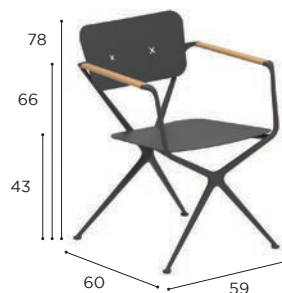

EXES

Design by Kris Van Puyvelde

EXES SPECIFICATIONS

STANDARD / LIMITED / ON REQUEST

| DINING CHAIR | |
|--------------|--|
| REF: | EXS 55... |
| WEIGHT: | 8,5 kg |
| INFO: | ASSEMBLING NEEDED TEAK ARMRESTS FIXING CROSSES IN FRAME COLOUR |