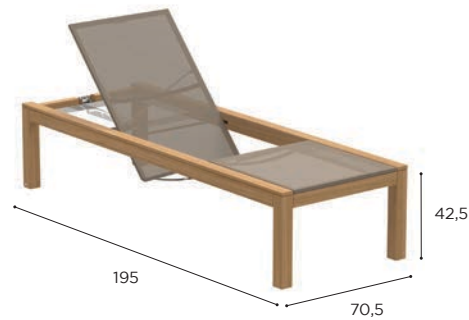

TEAK	
		W	
BATYLINE	WU	XQI 195 TEPWU	€ 2.699
	BRU	XQI 195 TEPBRU	€ 2.699
	ZU	XQI 195 TEPZU	€ 2.699