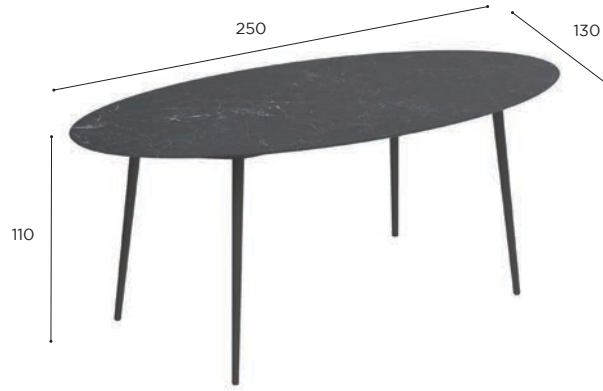

STYLETTO SPECIFICATIONS

ELLIPSE BAR TABLE	
REF:	STY 2513BT...
WEIGHT:	A+C: 89,3 kg
INFO:	ASSEMBLING NEEDED