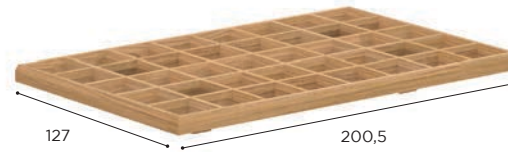

TEAK
W
MZX 150 WFR
€ 3.249

LOUNGE ELEMENT 200	
REF:	MZX 200...
WEIGHT:	42 kg
INFO:	5 LEGS INCLUDED ASSEMBLING NEEDED