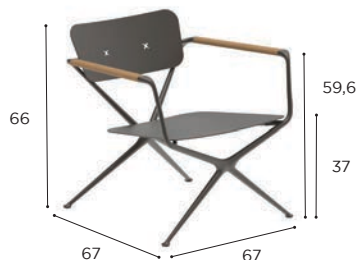

LOW CHAIR	
REF:	EXS 77...
WEIGHT:	9 kg
INFO:	ASSEMBLING NEEDED TEAK ARMRESTS FIXING CROSSES IN FRAME COLOUR