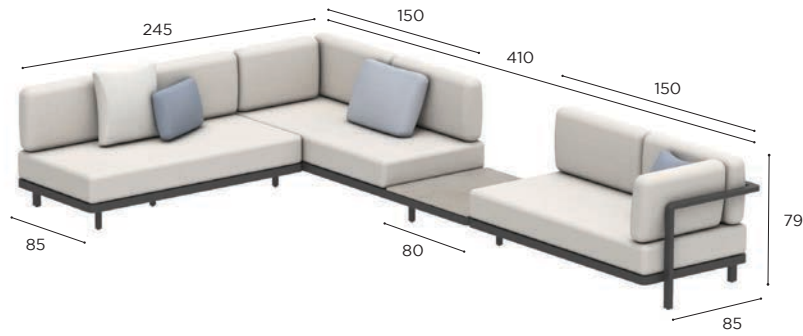

ALURA LOUNGE SETS

STANDARD / LIMITED / ON REQUEST

SET 11	
REF:	ALRL 11...
INFO:	ASSEMBLING NEEDED

		COATED ALUMINIUM				
		WR	PB	S	BR	A
BATYLINE	WU	ALRL 11 WRWU € 6.929				
	PG		ALRL 11 PBPG € 6.479	ALRL 11 SPG € 6.929		
	GRP				ALRL 11 BRGRP € 6.929	
	ZU					ALRL 11 AZU € 6.479
CUSHIONS (EXCL. DECO CUSHIONS)						
PIL ALRL 11 SET ED... (11 pcs)						
STAND.				€ 6.415		
CAT. A				€ 5.685		
CAT. B				€ 6.822		
CAT. C				€ 7.959		
TABLE TOPS						
SEE OPTIONS P. 203						
OUTDOOR COVERS						
ODCALRLSET11						
STAND.				€ 980		

SET 12	
REF:	ALRL 12...
INFO:	ASSEMBLING NEEDED