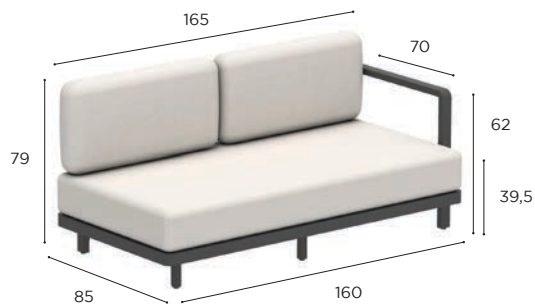

L/R ARM MODULE	
REF:	ALRL 160 (LT/RT)...
WEIGHT:	34 kg
INFO:	ASSEMBLING NEEDED

LEFT