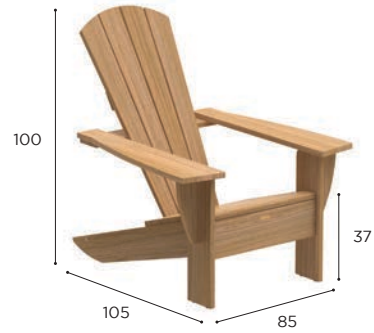

NEW ENGLAND
Design by Pierre Stelmaszyk

NEW ENGLAND SPECIFICATIONS

STANDARD / LIMITED / ON REQUEST

| LOUNGE CHAIR | |
|--------------|-------------------|
| REF: | NEH 85TK |
| WEIGHT: | 24 kg |
| INFO: | ASSEMBLING NEEDED |