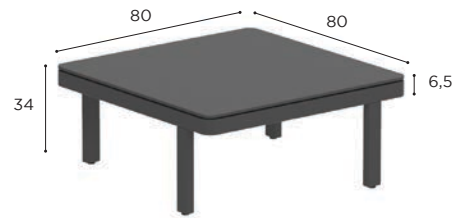

ALURA LOUNGE SPECIFICATIONS

STANDARD / LIMITED / ON REQUEST

LOUNGE TABLE	
REF:	ALRL 80 LTH...
WEIGHT:	C: 24,6 kg W: 18 kg
INFO:	ASSEMBLING NEEDED