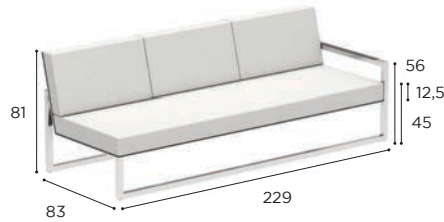

THREE SEATER LEFT MODULAR ELEMENT	
REF:	NNXL 240LT.
WEIGHT:	54 kg
INFO:	OPTIONAL TEAK ARMRESTS BRONZE FRAME INCLUDES OILED TEAK ARMRESTS