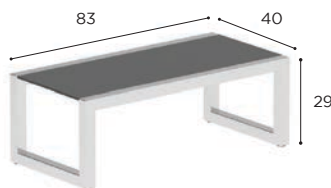

NINIX LOUNGE SPECIFICATIONS

LOUNGE TABLE	
REF:	NNXL 40T..
WEIGHT:	12,8 kg