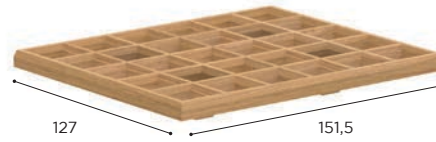

TEAK
W
MZX 125 WFR
€ 2.749

LOUNGE ELEMENT 150	
REF:	MZX 150...
WEIGHT:	32 kg
INFO:	4 LEGS INCLUDED ASSEMBLING NEEDED