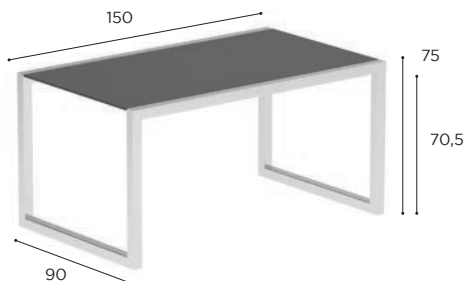

TABLE	
REF:	NNX 150...
WEIGHT:	C: 53 kg W: 38 kg