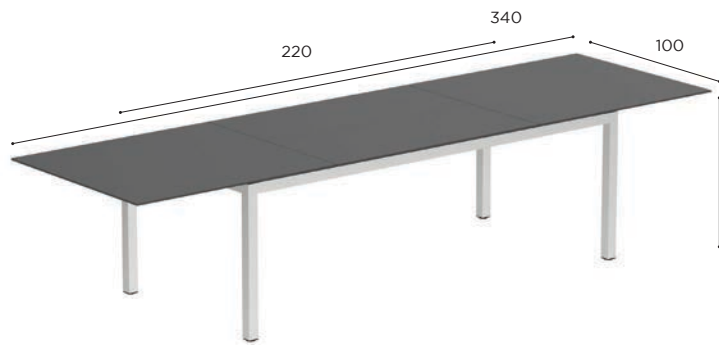

BRUSHED STAINLESS STEEL	ELECTROPOLISHED STAINLESS STEEL	COATED STAINLESS STEEL				
		SS	EP	W	PB	S	BR	A
CERAMIC	WU	TBL 270E CWU * € 4.899	TBL 270E CEPWU * € 5.199	TBL 270E CWWU * € 4.899	TBL 270E CPBWU * € 4.899	TBL 270E CSWU * € 4.899	TBL 270E CBRWU * € 4.899	TBL 270E CAWU * € 4.899
	PG	TBL 270E CPG * € 4.899	TBL 270E CEP PG * € 5.199	TBL 270E CWPG * € 4.899	TBL 270E CPBPG * € 4.899	TBL 270E CSPG * € 4.899	TBL 270E CBRPG * € 4.899	TBL 270E CAPG * € 4.899
	ZU	TBL 270E CZU * € 4.899	TBL 270E CEPZU * € 5.199	TBL 270E CWZU * € 4.899	TBL 270E CPBZU * € 4.899	TBL 270E CSZU * € 4.899	TBL 270E CBRZU * € 4.899	TBL 270E CAZU * € 4.899

EXTENDABLE TABLE	
REF:	TBL 340...
WEIGHT:	C: 115 kg W: 73 kg
INFO:	ASSEMBLING NEEDED EXTENDABLE