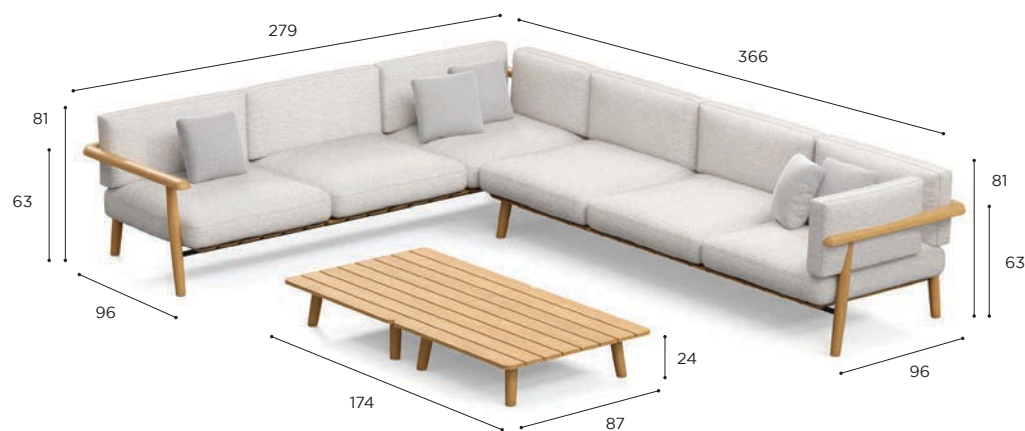

MAMBO LOUNGE SETS

SET 04	
REF:	MBOL SET 04
INCLUDED:	
1 x	MBOL 270 WA
1 x	MBOL 270L WA
2 x	MBOL 90T WA
2 x	PIL MBOL 270CL
PRICE FOR LOUNGE MODULE + STANDARD CUSHIONS DECO CUSHIONS NOT INCLUDED!	

MBOL SET 04