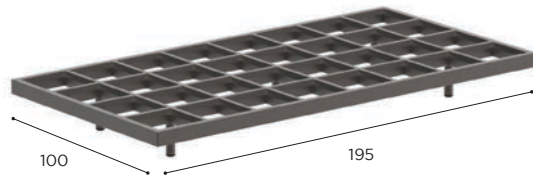

COATED ALUMINIUM				
WR	PB	S	BR	A
MZX 195 WR	MZX 195 PB	MZX 195 S	MZX 195 BR	MZX 195 A
€ 2.599	€ 2.599	€ 2.599	€ 2.449	€ 2.599

LOUNGE ELEMENT 220	
REF:	MZX 220...
WEIGHT:	31 kg
INFO:	5 LEGS INCLUDED ASSEMBLING NEEDED