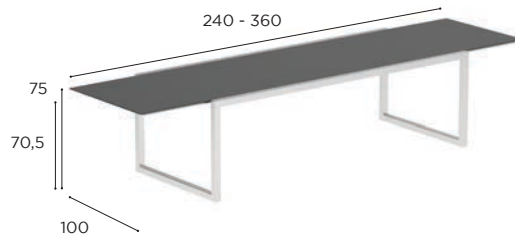

BRUSHED STAINLESS STEEL	ELECTROPOLISHED STAINLESS STEEL	COATED STAINLESS STEEL				
		SS	EP	W	PB	S	BR	A
CERAMIC	WU	NNX 360 CWU € 7.499	NNX 360 CEPWU € 8.249	NNX 360 CWWU € 7.699	NNX 360 CPBWU € 7.499	NNX 360 CSWU € 7.699	NNX 360 CBRWU € 7.699	NNX 360 CAWU € 7.499
	PG	NNX 360 CPG € 7.499	NNX 360 CEP PG € 8.249	NNX 360 CWPG € 7.699	NNX 360 CPBPG € 7.499	NNX 360 CSPG € 7.699	NNX 360 CBRPG € 7.699	NNX 360 CAPG € 7.499
	ZU	NNX 360 CZU € 7.499	NNX 360 CEPZU € 8.249	NNX 360 CWZU € 7.699	NNX 360 CPBZU € 7.499	NNX 360 CSZU € 7.699	NNX 360 CBRZU € 7.699	NNX 360 CAZU € 7.499
TEAK	W	NNX 360 € 5.899	NNX 360 EP € 6.899	NNX 360 WW € 6.099	NNX 360 WPB € 5.899	NNX 360 WS € 6.099	NNX 360 WBR € 6.099	NNX 360 WA € 5.899