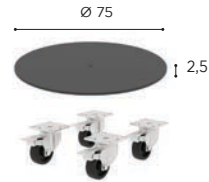

PARASOL TUBES & BASES SPECIFICATIONS

TECHNICALLY ALL PARASOL TUBE & BASE COMBINATIONS ARE POSSIBLE.
HOWEVER WE RECOMMEND USING COATED TUBES WITH COATED BASES AND STAINLESS STEEL TUBES WITH STAINLESS STEEL OR GRANITE BASES.

COATED STAINLESS STEEL TUBE (SLIM)	
REF:	CEY T 60...
INFO:	TIGHTENING MECHANISM ONLY FOR SHADY SLIM

COATED STAINLESS STEEL TUBE	
REF:	CEY T 73...
INFO:	TIGHTENING MECHANISM

COATED METALIZED STEEL BASE	
REF:	CEY V 75RSC...
WEIGHT:	41,5 kg

COATED METALIZED STEEL BASE	
REF:	CEY V 70SC...
WEIGHT:	40 kg