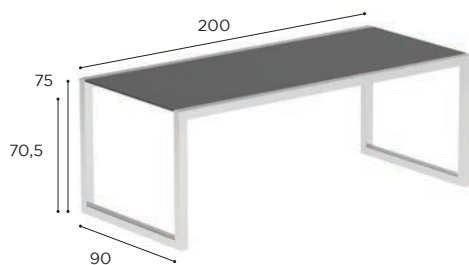

NINIX SPECIFICATIONS

TABLE	
REF:	NNX 200...
WEIGHT:	C: 66 kg W: 52 kg

		BRUSHED STAINLESS STEEL	ELECTROPOLISHED STAINLESS STEEL	COATED STAINLESS STEEL					
		SS	EP	W	PB	S	BR	A	
CERAMIC	WU	NNX 200 CWU € 3.399	NNX 200 CEPWU € 3.849	NNX 200 CWWU € 3.549	NNX 200 CPBWU € 3.399	NNX 200 CSWU € 3.549	NNX 200 CBRWU € 3.549	NNX 200 CAWU € 3.399	
	CD	NNX 200 CCD € 4.299	NNX 200 CEPCD € 4.749	NNX 200 CWCD € 4.449	NNX 200 CPBCD € 4.299	NNX 200 CSCD € 4.449	NNX 200 CBRCD € 4.449	NNX 200 CACD € 4.299	
	CL	NNX 200 CCL € 4.299	NNX 200 CEPCL € 4.749	NNX 200 CWCL € 4.449	NNX 200 CPBCL € 4.299	NNX 200 CSCL € 4.449	NNX 200 CBRCL € 4.449	NNX 200 CACL € 4.299	
	TR	NNX 200 CTR € 3.399	NNX 200 CEPTR € 3.849	NNX 200 CWTR € 3.549	NNX 200 CPBTR € 3.399	NNX 200 CSTR € 3.549	NNX 200 CBRTR € 3.549	NNX 200 CATR € 3.399	
	TG	NNX 200 CTG € 3.099	NNX 200 CEPTG € 3.549	NNX 200 CWTG € 3.249	NNX 200 CPBTG € 3.099	NNX 200 CSTG € 3.249	NNX 200 CBRTG € 3.249	NNX 200 CATG € 3.099	
	PG	NNX 200 CPG € 3.399	NNX 200 CEP PG € 3.849	NNX 200 CWPG € 3.549	NNX 200 CPBPG € 3.399	NNX 200 CSPG € 3.549	NNX 200 CBRPG € 3.549	NNX 200 CAPG € 3.399	
	TS	NNX 200 CTS € 4.299	NNX 200 CEPTS € 4.749	NNX 200 CWTS € 4.449	NNX 200 CPBTS € 4.299	NNX 200 CSTS € 4.449	NNX 200 CBRTS € 4.449	NNX 200 CATS € 4.299	
	TM	NNX 200 CTM € 4.299	NNX 200 CEPTM € 4.749	NNX 200 CWTM € 4.449	NNX 200 CPBTM € 4.299	NNX 200 CSTM € 4.449	NNX 200 CBRTM € 4.449	NNX 200 CATM € 4.299	
	NM	NNX 200 CNM € 4.599	NNX 200 CEPNM € 5.049	NNX 200 CWNM € 4.749	NNX 200 CPBNM € 4.599	NNX 200 CSNM € 4.749	NNX 200 CBRNM € 4.749	NNX 200 CANM € 4.599	
	ZU	NNX 200 CZU € 3.399	NNX 200 CEPZU € 3.849	NNX 200 CWZU € 3.549	NNX 200 CPBZU € 3.399	NNX 200 CSZU € 3.549	NNX 200 CBRZU € 3.549	NNX 200 CAZU € 3.399	
	TEAK	W	NNX 200 W € 3.599	NNX 200 WEP € 4.049	NNX 200 WW € 3.749	NNX 200 WPB € 3.599	NNX 200 WS € 3.749	NNX 200 WBR € 3.749	NNX 200 WA € 3.599

TABLE	
REF:	NNX 300...
WEIGHT:	C: 143 kg