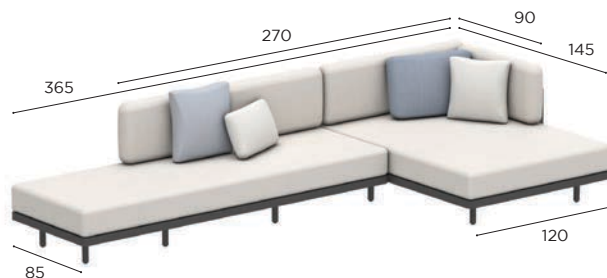

SET B

ALURA LOUNGE SETS

SET 16	
REF:	ALRL 16...
INFO:	ASSEMBLING NEEDED

SET A