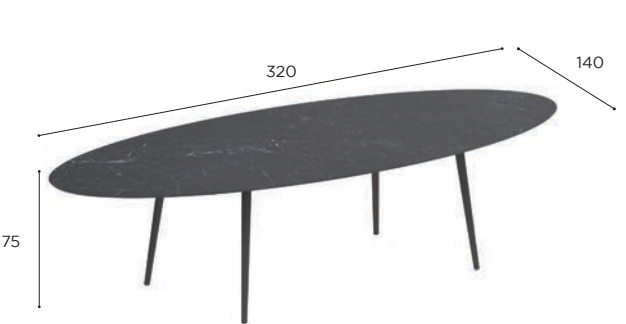

ELLIPSE DINING TABLE	
REF:	STY 3214SD...
WEIGHT:	A+C: 111,4 kg W+C: 112,6 kg
INFO:	ASSEMBLING NEEDED