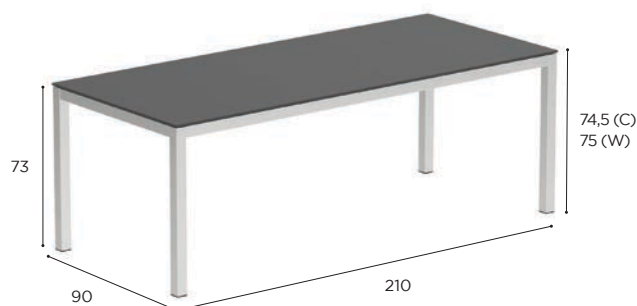

BRUSHED STAINLESS STEEL		ELECTROPOLISHED STAINLESS STEEL				COATED STAINLESS STEEL			
		SS	EP	W	PB	S	BR	A			
CERAMIC	WU	TBL 210 CWU € 3.149	TBL 210 CEPWU € 3.549	TBL 210 CWWU € 3.149	TBL 210 CPBWU € 3.299	TBL 210 CSWU € 3.299	TBL 210 CBRWU € 3.299	TBL 210 CAWU € 3.149			
	TR	TBL 210 CTR € 3.149	TBL 210 CEPTR € 3.549	TBL 210 CWTR € 3.149	TBL 210 CPBTR € 3.299	TBL 210 CSTR € 3.299	TBL 210 CBRTR € 3.299	TBL 210 CATR € 3.149			
	TG	TBL 210 CTG € 2.799	TBL 210 CEPTG € 3.199	TBL 210 CWTG € 2.799	TBL 210 CPBTG € 2.949	TBL 210 CSTG € 2.949	TBL 210 CBRTG € 2.959	TBL 210 CATG € 2.799			
	PG	TBL 210 CPG € 3.149	TBL 210 CEP PG € 3.549	TBL 210 CWP G € 3.149	TBL 210 CPBPG € 3.299	TBL 210 CSPG € 3.299	TBL 210 CBRPG € 3.299	TBL 210 CAPG € 3.149			
	ZU	TBL 210 CZU € 3.149	TBL 210 CEPZU € 3.549	TBL 210 CWZU € 3.149	TBL 210 CPBZU € 3.299	TBL 210 CSZU € 3.299	TBL 210 CBRZU € 3.299	TBL 210 CAZU € 3.149			
	BS	TBL 210 CBS € 3.699	TBL 210 CEPBS € 4.099	TBL 210 CWBS € 3.699	TBL 210 CPBBS € 3.849	TBL 210 CSBS € 3.849	TBL 210 CBRBS € 3.849	TBL 210 CABS € 3.699			
	CL	TBL 210 CCL € 3.899	TBL 210 CEPCL € 4.299	TBL 210 CWCL € 3.899	TBL 210 CPBCL € 4.049	TBL 210 CSCL € 4.049	TBL 210 CBRCL € 4.049	TBL 210 CACL € 3.899			
	TS	TBL 210 CTS € 3.899	TBL 210 CEPTS € 4.299	TBL 210 CWTS € 3.899	TBL 210 CPBTS € 4.049	TBL 210 CSTS € 4.049	TBL 210 CBRTS € 4.049	TBL 210 CATS € 3.899			
	TM	TBL 210 CTM € 3.899	TBL 210 CEPTM € 4.299	TBL 210 CWTM € 3.899	TBL 210 CPBTM € 4.049	TBL 210 CSTM € 4.049	TBL 210 CBR TM € 4.049	TBL 210 CATM € 3.899			
	CD	TBL 210 CCD € 3.899	TBL 210 CEP CD € 4.299	TBL 210 CWCD € 3.899	TBL 210 CPBCD € 4.049	TBL 210 CSCD € 4.049	TBL 210 CBRCD € 4.049	TBL 210 CACD € 3.899			
	NM	TBL 210 CNM € 4.449	TBL 210 CEPNM € 4.849	TBL 210 CWNM € 4.449	TBL 210 CPBNM € 4.599	TBL 210 CSNM € 4.599	TBL 210 CBRNM € 4.599	TBL 210 CANM € 4.449			
	TEAK	W	TBL 210 W € 2.999	TBL 210 WEP € 3.399	TBL 210 WW € 2.999	TBL 210 WPB € 3.149	TBL 210 WS € 3.149	TBL 210 WBR € 3.149	TBL 210 WA € 2.999