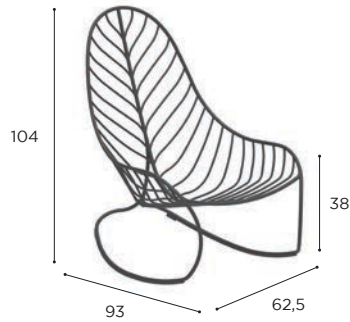

ROCKING CHAIR	
REF:	FOL R...
WEIGHT:	13,4 kg