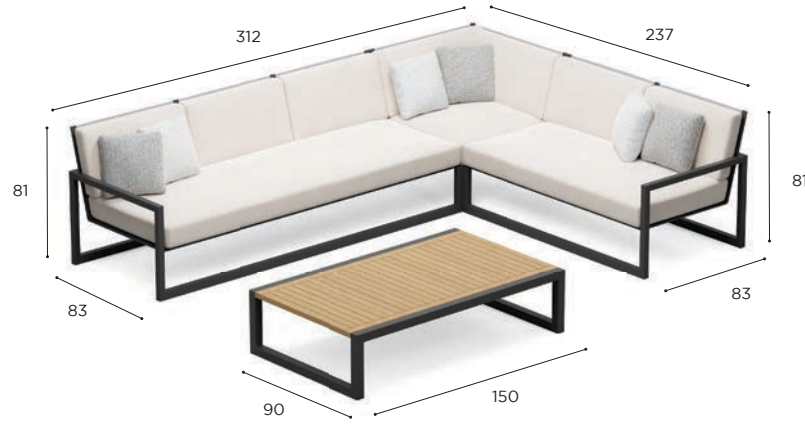

NINIX LOUNGE SETS

STANDARD / LIMITED / ON REQUEST

SET 01	
REF:	NNXL SET 01
INCLUDED:	
1 x	NNXL 160LT + CUSHIONS (3 pcs)
1 x	NNXL 80CT + CUSHIONS (3 pcs)
1 x	NNXL 240RT + CUSHIONS (4 pcs)
1 x	NNX 150T WA
PRICE FOR COATED ALUMINIUM (PB/A) FRAME AND STANDARD CUSHIONS	
DECO CUSHIONS NOT INCLUDED!	

NNXL SET 01