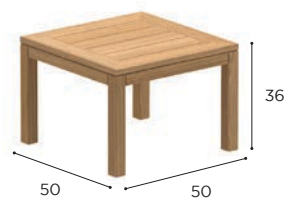

TEAK	
W	
BATYLINE	WU XQI 43 TEPWU € 1.099
BRU	XQI 43 TEPBRU € 1.099
ZU	XQI 43 TEPZU € 1.099
LOWERED FRAME (SURCHARGE) € 100	

SIDE TABLE	
REF:	XQI 50...
WEIGHT:	5 kg
INFO:	ASSEMBLING NEEDED