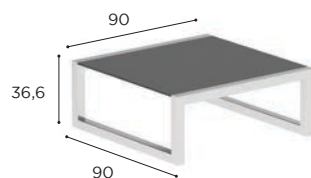

NINIX SPECIFICATIONS

STANDARD / LIMITED / ON REQUEST

BAR TABLE	
REF:	NNX 240H...
WEIGHT:	C: 52,8 kg