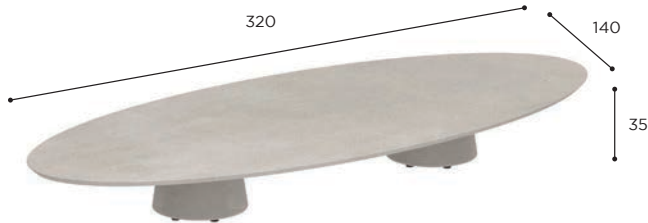

CONCRETE BASE	
		CG	D
CONCRETE	D		CNX 3214 LLBBD € 8.599
	CG	CNX 3214 LLB BCG € 8.599	
CERAMIC	WUM	CNX 3214 LLCBCGWUM € 9.699	CNX 3214 LLCBDWUM € 9.699
	BS	CNX 3214 LLCBCGBS € 9.999	CNX 3214 LLCBDBS € 9.999
	CD	CNX 3214 LLCBCGCD € 10.199	CNX 3214 LLCBD CD € 10.199
	CL	CNX 3214 LLCBCGCL € 10.199	CNX 3214 LLCBDCL € 10.199
	PG	CNX 3214 LLCBCGPG € 9.699	CNX 3214 LLCBDPG € 9.699
	TS	CNX 3214 LLCBCGTS € 10.199	CNX 3214 LLCBDTS € 10.199
	TM	CNX 3214 LLCBCGTM € 10.199	CNX 3214 LLCBDTM € 10.199
	NM	CNX 3214 LLCBCGNM € 10.899	CNX 3214 LLCBDNM € 10.899
	ZUM	CNX 3214 LLCBCGZUM € 9.999	CNX 3214 LLCBDZUM € 9.999