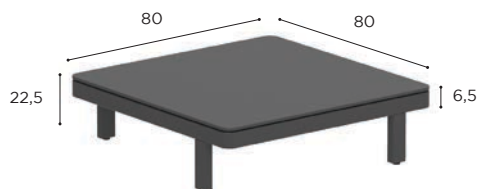

COATED ALUMINIUM + BATYLINE					
		WR	PB	S	BR	A	
CERAMIC	WUM	ALRL 80 LTL CWRWUM € 1.869	ALRL 80 LTL CPBWUM € 1.789	ALRL 80 LTL CSWUM € 1.869	ALRL 80 LTL CBRWUM € 1.869	ALRL 80 LTL CAWUM € 1.789	
	BS	ALRL 80 LTL CWRBS € 2.119	ALRL 80 LTL CPBBS € 2.039	ALRL 80 LTL CSBS € 2.119	ALRL 80 LTL CBRBS € 2.119	ALRL 80 LTL CABS € 2.039	
	CD	ALRL 80 LTL CWRCD € 2.119	ALRL 80 LTL CPBCD € 2.039	ALRL 80 LTL CSCD € 2.119	ALRL 80 LTL CBRCD € 2.119	ALRL 80 LTL CAD € 2.039	
	TR	ALRL 80 LTL CWRTR € 1.819	ALRL 80 LTL CPBTR € 1.739	ALRL 80 LTL CSTR € 1.819	ALRL 80 LTL CBRTR € 1.819	ALRL 80 LTL CATR € 1.739	
	TG	ALRL 80 LTL CWRTG € 1.819	ALRL 80 LTL CPBTG € 1.739	ALRL 80 LTL CSTG € 1.819	ALRL 80 LTL CBRTG € 1.819	ALRL 80 LTL CATG € 1.739	
	CL	ALRL 80 LTL CWRCL € 2.119	ALRL 80 LTL CPBCL € 2.039	ALRL 80 LTL CSCL € 2.119	ALRL 80 LTL CBRCL € 2.119	ALRL 80 LTL CACL € 2.039	
	PG	ALRL 80 LTL CWRPG € 1.869	ALRL 80 LTL CPBPG € 1.789	ALRL 80 LTL CSPG € 1.869	ALRL 80 LTL CBRPG € 1.869	ALRL 80 LTL CAPG € 1.789	
	TS	ALRL 80 LTL CWRTS € 2.119	ALRL 80 LTL CPBTS € 2.039	ALRL 80 LTL CSTS € 2.119	ALRL 80 LTL CBRTS € 2.119	ALRL 80 LTL CATS € 2.039	
	TM	ALRL 80 LTL CWRTM € 2.119	ALRL 80 LTL CPBTM € 2.039	ALRL 80 LTL CSTM € 2.119	ALRL 80 LTL CBRTM € 2.119	ALRL 80 LTL CATM € 2.039	
	NM	ALRL 80 LTL CWRNM € 2.269	ALRL 80 LTL CPBNM € 2.189	ALRL 80 LTL CSNM € 2.269	ALRL 80 LTL CBRNM € 2.269	ALRL 80 LTL CANM € 2.189	
	ZUM	ALRL 80 LTL CWRZUM € 2.119	ALRL 80 LTL CPBZUM € 2.039	ALRL 80 LTL CSZUM € 2.119	ALRL 80 LTL CBRZUM € 2.119	ALRL 80 LTL CAZUM € 2.039	
	TEAK	W	ALRL 80 LTL WWR € 1.819	ALRL 80 LTL WPB € 1.739	ALRL 80 LTL WS € 1.819	ALRL 80 LTL WBR € 1.819	ALRL 80 LTL WA € 1.739