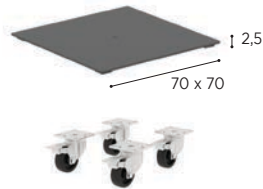

| COATED METALIZED STEEL BASE | |
|-----------------------------|----------------|
| REF: | CEY V 75RSC... |
| WEIGHT: | 41,5 kg |

| COATED METALIZED STEEL BASE | |
|-----------------------------|---------------|
| REF: | CEY V 70SC... |
| WEIGHT: | 40 kg |