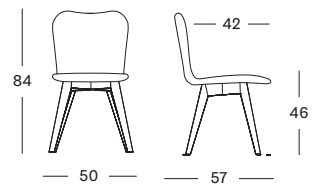

LILY DINING CHAIR BLACK WOOD BASE

SEAT lloyd loom seat
colour as shown: black
other loom colours see page 102 - 103

BASE black stained hardwood