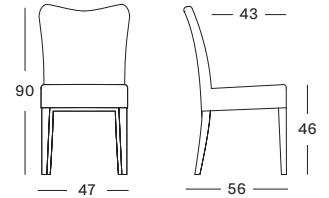

FABRICS see page 104 - 105

MELISSA DINING CHAIR

SEAT lloyd loom seat
 colour as shown: pure white
 other loom colours see page 102 - 103

BASE painted hardwood

CUSHIONS 4 cm polyether foam filling

FABRICS see page 104 - 105