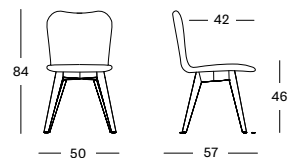

Seat Lloyd Loom

All colours
see page 8