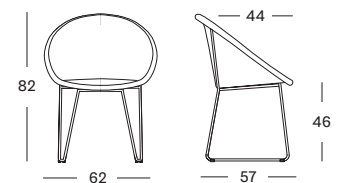

JOE DINING CHAIR OAK BASE

SEAT lloyd loom seat
colour as shown: caramel
other loom colours see page 102 - 103

BASE natural varnished solid oak

CUSHIONS 2 cm polyether foam filling

FABRICS see page 104 - 105

JOE DINING CHAIR BLACK WOOD BASE

SEAT lloyd loom seat
colour as shown: black
other loom colours see page 102 - 103

BASE black stained hardwood

CUSHIONS 2 cm polyether foam filling

FABRICS see page 104 - 105

JOE DINING CHAIR SLED BASE

SEAT lloyd loom seat
colour as shown: black
other loom colours see page 102 - 103

BASE

- black powder coated steel
- brushed stainless steel

CUSHIONS 2 cm polyether foam filling

FABRICS see page 104 - 105