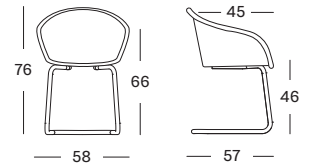

AVRIL DINING CHAIR MATT CANTILEVER

SEAT lloyd loom seat
colour as shown: oyster
other loom colours see page 102 - 103

BASE brushed nickel steel

CUSHIONS 2 cm polyether foam filling

FABRICS see page 104 - 105