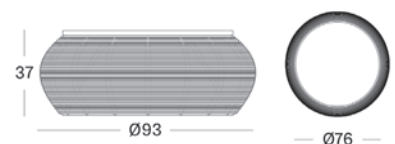

IVO SIDE TABLE

MATERIALS black hpl top
aluminium frame
black HDPE wicker

COLOURS black

IVO COFFEE TABLE DIA 77

MATERIALS black hpl top
aluminium frame
black HDPE wicker

COLOURS black

IVO COFFEE TABLE DIA 93

MATERIALS black hpl top
aluminium frame
black HDPE wicker

COLOURS black