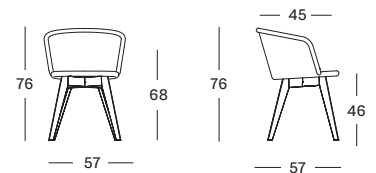

JULES DINING CHAIR STEEL A BASE

SEAT lloyd loom seat
colour as shown: espresso
other loom colours see page 102 - 103

BASE black powder coated steel

CUSHIONS 2 cm polyether foam filling

FABRICS see page 104 - 105