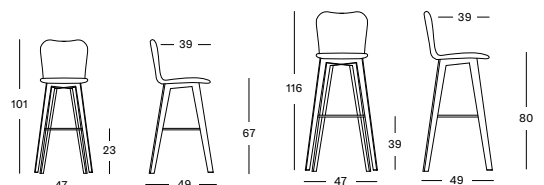

Seat Lloyd Loom

All colours
see page 8

COUNTER STOOL OAK BASE CS003

€ 730

PROMO CHAIR OAK BASE PURE WHITE CS003I024

€ 620

BAR STOOL OAK BASE BS003

€ 730