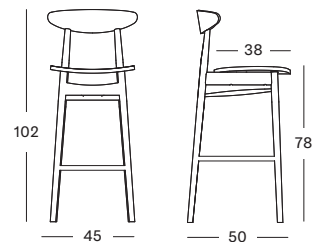

COUNTER & BAR STOOLS

TEO COUNTER STOOL

NATURAL OAK oak plywood seat
natural varnished solid oak

NEARLY BLACK beech plywood seat
nearly black stained solid beech

TEO BAR STOOL

SEAT beech plywood seat
colour: nearly black

FRAME black stained beech

TEO BAR STOOL UPHOLSTERED

SEAT upholstered padded seat
colour: black vegan leather / nearly black

FRAME black stained beech