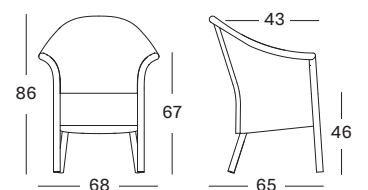

SEAT lloyd loom seat
 colour as shown: snow wash
 other loom colours see page 102 - 103

BASE painted rattan

CUSHIONS 4 cm polyether foam filling

FABRICS see page 104 - 105

TEO DINING CHAIR

NATURAL OAK oak plywood seat
natural varnished solid oak