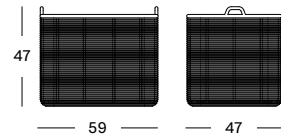

LAUNDRY BASKET

- Laundry basket in Lloyd Loom. Laundry baskets come with a removable bag.

KUBO LB021 **€ 450**

LAURA LB011 **€ 485**

Basket Rattan

Natural
I206

Lloyd Loom

All colours
see page 8