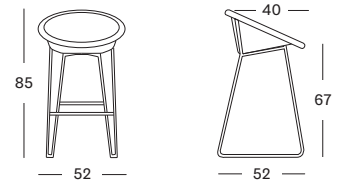

JOE COUNTER STOOL MATT SLED BASE

SEAT lloyd loom seat
colour as shown: white
other loom colours see page 102 - 103

BASE brushed stainless steel