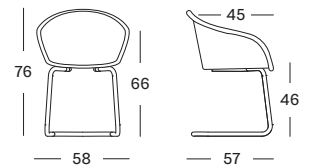

AVRIL DINING CHAIR BLACK CANTILEVER

SEAT lloyd loom seat
colour as shown: oyster
other loom colours see page 102 - 103

BASE black powder coated steel

CUSHIONS 2 cm polyether foam filling

FABRICS see page 104 - 105

AVRIL DINING CHAIR MATT CANTILEVER

SEAT lloyd loom seat
colour as shown: oyster
other loom colours see page 102 - 103

BASE brushed nickel steel

CUSHIONS 2 cm polyether foam filling

FABRICS see page 104 - 105