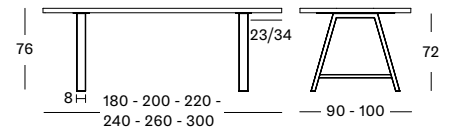

Base Variants

A-base

X-base

Square-base

A-BASE & X-BASE

SQUARE-BASE

180 x 90

ONE-PIECE TOP	BLACK A BASE	TA050M003	€ 3150
	WHITE A BASE	TA050M004	€ 3150
	BLACK X BASE	-	-
	WHITE X BASE	-	-
	SQUARE BASE	TA250M003	€ 3600