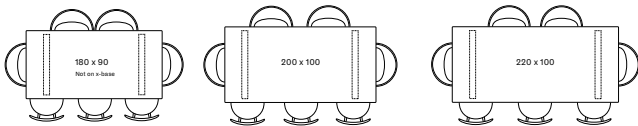

Base Variants

A-base

X-base

Square-base

A-BASE & X-BASE

SQUARE-BASE

180 x 90

ONE-PIECE TOP	BLACK A BASE	TA050M003	€ 3150
	WHITE A BASE	TA050M004	€ 3150
	BLACK X BASE	-	-
	WHITE X BASE	-	-
	SQUARE BASE	TA250M003	€ 3600