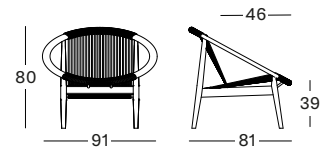

NORMA LOUNGE CHAIR CH250W012S038 **€ 1498**

- Dark brown stained oak with linen colored acrylic rope.
- White nylon glides.

CUSHION	CAT. B	CAT. C	CAT. D	CAT. G	COM
Seat 2 cm polyether foam fabric usage CE249: 165 cm	CB249 € 185	CC249 € 210	CC249 -	CG249 € 225	CE249 € 185