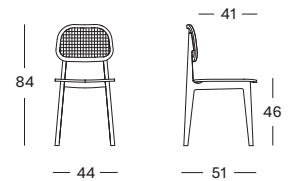

TITUS DINING CHAIR PLYWOOD SEAT

SEAT plywood seat

BACKREST cane weave and plywood

1. **FINISH**
2. natural varnished oak
   - black stained and varnished oak
   - tobacco stained and varnished beech