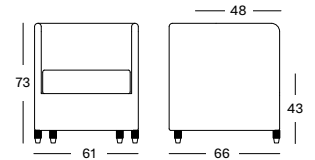

TOKYO DELUXE CH012

- Lloyd Loom seat on a rattan frame with upholstery.
- Black nylon glides. Felt glides available on request.
- Standard ferrules: chrome

UPHOLSTERY	CAT. B	CAT. C	CAT. D	CAT. G	COM
Upholstery + seat	CB031	CC031	CD031	CG031	CE031
10 cm polyether foam fabric usage COM: 190 cm fabric usage leather: 2,6 m²	€ 1578	€ 2049	€ 2289	€ 2129	€ 1578