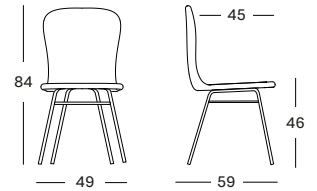

YANN DINING CHAIR OAK BASE

SEAT lloyd loom seat
colour as shown: grey wash
other loom colours see page 102 - 103

BASE natural varnished solid oak

CUSHIONS 2 cm polyether foam filling

FABRICS see page 104 - 105