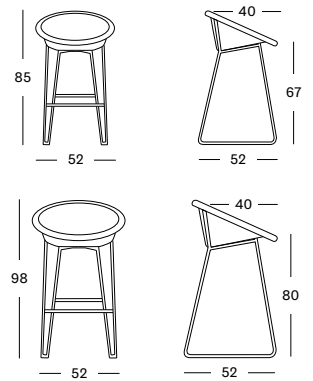

JOE COUNTER & BAR STOOLS

JOE BLACK SLED BASE

- Lloyd Loom seat with a black powder coated steel base.
- Black nylon glides. Felt glides available on request.

COUNTER STOOL BLACK SLED BASE CS006 **€ 590**

BAR STOOL BLACK SLED BASE BS006 **€ 620**

JOE COUNTER STOOL MATT SLED BASE

CS005 **€ 698**

- Lloyd Loom seat with a brushed stainless steel base.
- Transparent nylon glides. Felt glides available on request.

Base Steel

Black
M003

Matt Stainless
steel M304

Seat Lloyd Loom

All colours
see page 8