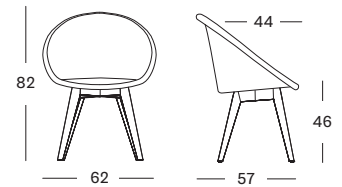

JOE DINING CHAIR BLACK WOOD BASE

SEAT lloyd loom seat
colour as shown: black
other loom colours see page 102 - 103

BASE black stained hardwood

CUSHIONS 2 cm polyether foam filling

FABRICS see page 104 - 105