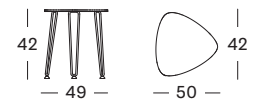

ROZY COFFEE TABLE

MATERIALS black hpl top
black powder coated steel frame