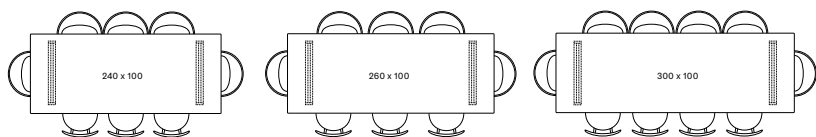

Base Variants

A-base

X-base

Square-base

A-BASE & X-BASE

SQUARE-BASE

180 x 90

ONE-PIECE TOP	BLACK A BASE	TA050M003	€ 3150
	WHITE A BASE	TA050M004	€ 3150
	BLACK X BASE	-	-
	WHITE X BASE	-	-
	SQUARE BASE	TA250M003	€ 3600