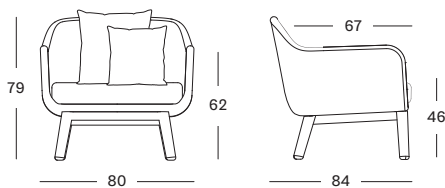

ALEX LOUNGE SOFA

SEAT lloyd loom seat
colour as shown: clear
other loom colours see page 102 - 103

BASE

- natural varnished solid oak base
- black stained hardwood base

CUSHIONS 10 cm high resilience foam
fabrics as shown: geneva moon white
other fabrics see page 104 - 105