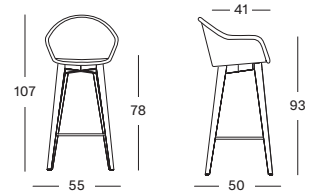

SEAT lloyd loom seat
 colour as shown: pebble
 other loom colours see page 102 - 103

BASE natural varnished solid oak

LILY COUNTER STOOL OAK BASE
LILY BAR STOOL OAK BASE

SEAT lloyd loom seat
 colour as shown: grey wash
 other loom colours see page 102 - 103