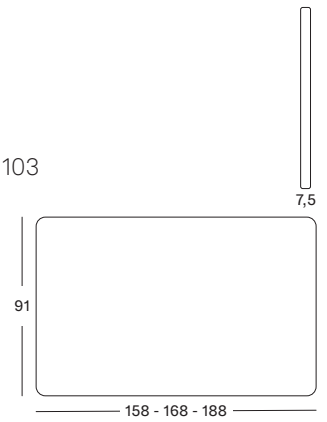

SIZES bed 140 - 150
bed 160
bed 180

NEVADA HEADBOARD

MATERIALS lloyd loom upholstery
plywood

COLOURS color as shown: nacré
other loom colours see page 102 - 103

SIZES Bed 140 - 150
Bed 160
Bed 180

PONG NIGHT TABLE