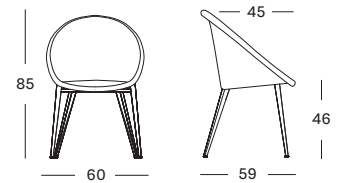

JACK DINING CHAIR OAK BASE

SEAT lloyd loom seat
colour as shown: oyster
other loom colours see page 102 - 103

BASE natural varnished solid oak

CUSHIONS 2 cm polyether foam filling

FABRICS see page 104 - 105