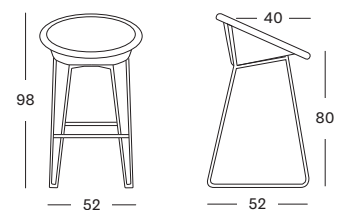

JOE COUNTER STOOL BLACK SLED BASE

SEAT lloyd loom seat
colour as shown: black
other loom colours see page 102 - 103

BASE black powder coated steel

JOE COUNTER STOOL MATT SLED BASE

SEAT lloyd loom seat
colour as shown: white
other loom colours see page 102 - 103

BASE brushed stainless steel

JOE BAR STOOL BLACK SLED BASE

SEAT lloyd loom seat
colour as shown: black
other loom colours see page 102 - 103

BASE black powder coated steel