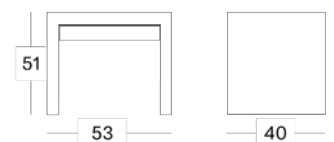

PONG NIGHT TABLE

MATERIALS lloyd loom upholstery
wood frame

COLOURS color as shown: nacré
other loom colours see page 102 - 103