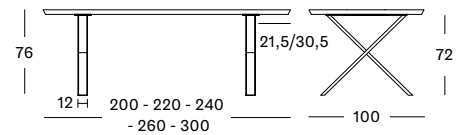

Top Oak

Top Variants

Base Steel

Base Variants

A-BASE & X-BASE

SQUARE-BASE

180 x 90

ONE-PIECE TOP	BLACK A BASE	TA080M003	€ 3290
	WHITE A BASE	TA080M004	€ 3290
	BLACK X BASE	-	-
	WHITE X BASE	-	-
	SQUARE BASE	TA280M003	€ 3740