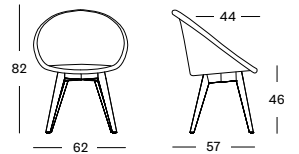

Base Wood

Sled

Seat Lloyd Loom

All colours see page 8

CUSHION	CAT. B	CAT. C	CAT. D	CAT. G	COM
2 cm polyether foam fabric usage CE077: 60 cm	CB077	CC077	CD077	CG077	CE077
	€ 102	€ 111	€ 260	€ 148	€ 102

JACK DINING CHAIRS