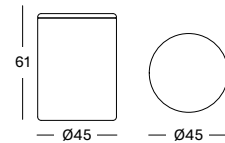

LAUNDRY BASKET

- Laundry basket in Lloyd Loom. Laundry baskets come with a removable bag.

KUBO LB021 **€ 450**

LAURA LB011 **€ 485**

Basket Rattan

Natural
I206

Lloyd Loom

All colours
see page 8