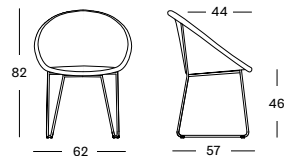

Base Wood

Sled

Seat Lloyd Loom

All colours see page 8

CUSHION	CAT. B	CAT. C	CAT. D	CAT. G	COM
2 cm polyether foam fabric usage CE077: 60 cm	CB077	CC077	CD077	CG077	CE077
	€ 102	€ 111	€ 260	€ 148	€ 102

JACK DINING CHAIRS