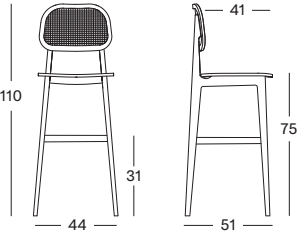

SEAT plywood seat
cane weave

FRAME natural varnished oak
black stained oak
tobacco stained beech

TITUS BAR STOOL

SEAT plywood seat
cane weave

FRAME natural varnished oak
black stained oak
tobacco stained beech