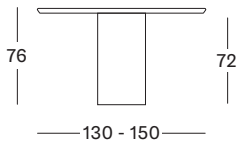

DIMENSIONS

AVAILABLE SIZES

A BASE	X BASE	SQUARE BASE
180 x 90	-	180 x 90
200 x 100	200 x 100	200 x 100
220 x 100	220 x 100	220 x 100
240 x 100	240 x 100	240 x 100
260 x 100	260 x 100	260 x 100
300 x 100	300 x 100	300 x 100

SEATING POSSIBILITIES

A & X BASE

SQUARE BASE

ARI DINING TABLE

MATERIALS MDF

FINISH volcanic mineral plaster

DIMENSIONS

SEATING POSSIBILITIES