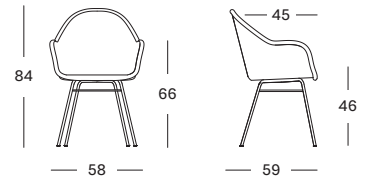

AVRIL HB DINING CHAIR OAK BASE

SEAT lloyd loom seat
colour as shown: pure white
other loom colours see page 102 - 103

BASE natural varnished solid oak

CUSHION 2 cm polyether foam filling

FABRICS see page 104 - 105