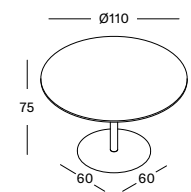

OAK TOP DIA 80 NATURAL OAK VARNISH BI354M007W011 € 1175

HPL TOP DIA 80 BLACK BI354M007H055 € 1198

Top Wood

Natural oak
W011

HPL

Black
H055

Base Steel

Black
M007