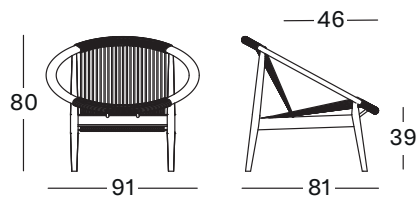

- FRAME**
- blacked stained oak
 - natural varnished oak
 - tobacco stained beech

NORMA LOUNGE CHAIR

SEAT acrylic rope

FRAME dark stained oak

CUSHIONS 2 cm polyether foam back and seat
non-removable cover
fabrics see page 104 - 105

FRIDA LOUNGE CHAIR

SEAT polypropylene rope in colour anthracite or black

FRAME

- natural teak
- black brushed teak

CUSHIONS 2 cm polyether foam back and seat
non-removable cover
fabrics see page 104 - 105