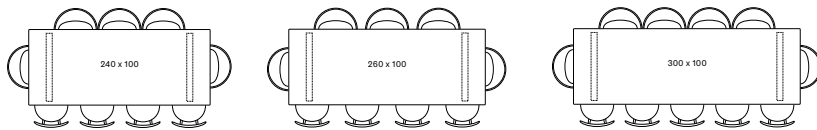

Top Oak

Top Variants

Base Steel

Base Variants

A-BASE & X-BASE

SQUARE-BASE

180 x 90

ONE-PIECE TOP	BLACK A BASE	TA080M003	€ 3290
	WHITE A BASE	TA080M004	€ 3290
	BLACK X BASE	-	-
	WHITE X BASE	-	-
	SQUARE BASE	TA280M003	€ 3740