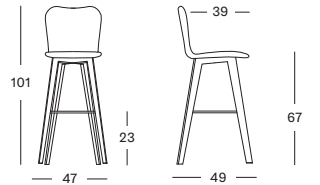

AVRIL COUNTER STOOL OAK BASE
AVRIL BAR STOOL OAK BASE

SEAT lloyd loom seat
colour as shown: pebble
other loom colours see page 102 - 103

BASE natural varnished solid oak

LILY COUNTER STOOL OAK BASE
LILY BAR STOOL OAK BASE

SEAT lloyd loom seat
colour as shown: grey wash
other loom colours see page 102 - 103

BASE natural varnished solid oak