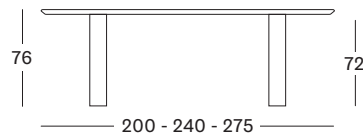

DIMENSIONS

AVAILABLE SIZES

A BASE	X BASE	SQUARE BASE
180 x 90	-	180 x 90
200 x 100	200 x 100	200 x 100
220 x 100	220 x 100	220 x 100
240 x 100	240 x 100	240 x 100
260 x 100	260 x 100	260 x 100
300 x 100	300 x 100	300 x 100

SEATING POSSIBILITIES

A & X BASE

SQUARE BASE

ARI DINING TABLE

MATERIALS MDF

FINISH volcanic mineral plaster

DIMENSIONS

SEATING POSSIBILITIES