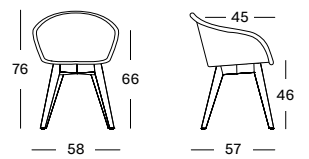

Seat Lloyd Loom

All colours
see page 8