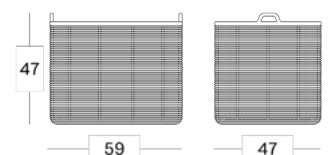

KUBO LAUNDRY BASKET

MATERIALS lloyd loom upholstery
wood frame
removable laundry bag

COLOURS colour as shown: pure white
other loom colours see page 102 - 103

LAURA LAUNDRY BASKET

MATERIALS lloyd loom upholstery
wood frame
removable laundry bag

COLOURS colour as shown: pure white
other loom colours see page 102 - 103

VIVI BASKET

MATERIALS rattan basket

COLOURS natural