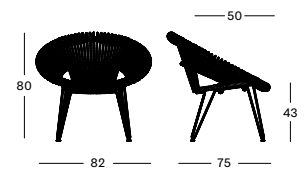

Base Steel

Black
M003

Seat Rattan

Black
I202

Natural
I206

VICTOR

XL LAZY CHAIR

XL DELUXE LAZY CHAIR