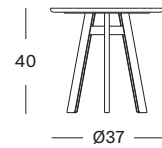

GROOVE SIDE TABLE SMALL

design by Alain Gilles

1. **MATERIALS**
2. natural varnished solid oak top
   - carrara marble top
   - nero marquina marble top
3. black powder coated steel frame
   colour as shown: oak top