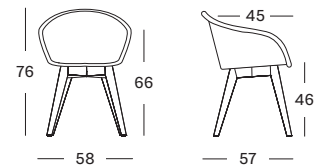

AVRIL DINING CHAIR OAK BASE

- **SEAT**   lloyd loom seat
  colour as shown: dusty green
  other loom colours see page 102 - 103
- **BASE**   natural varnished solid oak
- **CUSHIONS**   2 cm polyether foam filling
- **FABRICS**   see page 104 - 105