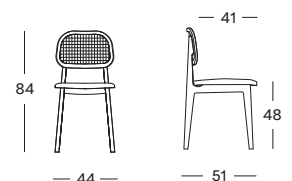

TITUS DINING CHAIR UPHOLSTERED SEAT

SEAT upholstered seat
fabric as shown: black bouclé
other fabrics see page 104 - 105

BACKREST cane weave and plywood

1. **FINISH**
2. black stained and varnished solid oak
   - tobacco stained and varnished beech
   - natural varnished oak