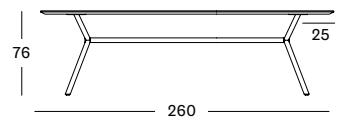

Frame Steel

Black
M001

Tubular
X-frame