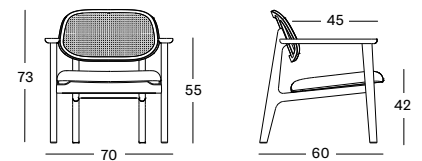

Frame Wood

Seat Bouclé

Vegan leather

BASKET TABLES

**BASKET TABLE
SMALL**

**BASKET TABLE
LARGE**

BASKET TABLE

- Black powder coated steel frame with rattan basket and solid oak top.