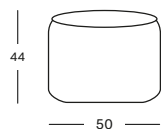

DIA50 PF001	CAT. B	CAT. C	CAT. G	COM
Polystyrene beads & fibre fabric usage PF001E: 110 cm	PF001B	PF001C	PF001G	PF001E
	€ 560	€ 590	€ 620	€ 560

DIA80 PF002	CAT. B	CAT. C	CAT. G	COM
Polystyrene beads & fibre fabric usage PF002E: 200 cm	PF002B	PF002C	PF002G	PF002E
	€ 750	€ 790	€ 850	€ 750