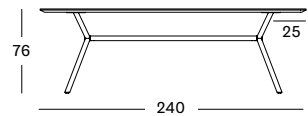

Frame Steel

Black
M001

Tubular
X-frame