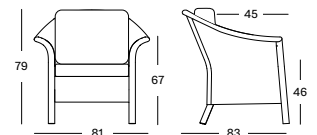

VICTOR LOUNGE CHAIR CH031

€ 870

- Lloyd Loom on a rattan frame.
- Standard ferrules: chrome.

CUSHION	CAT. B	CAT. C	CAT. D	CAT. G	COM
Seat + back 10 cm high resilience foam fabric usage CE201: 190 cm	CB201 € 410	CC201 € 467	CC201 -	CG201 € 499	CE201 € 410