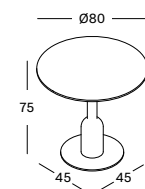

OAK TOP DIA 80 NATURAL OAK VARNISH BI354M007W011 € 1175

HPL TOP DIA 80 BLACK BI354M007H055 € 1198

Top Wood

Natural oak
W011

HPL

Black
H055

Base Steel

Black
M007