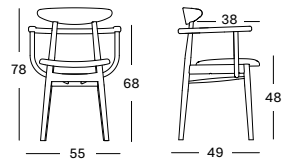

TEO DINING ARMCHAIRS

TEO ARMCHAIR NEARLY BLACK

- Solid black beech chair with a plywood seat or an upholstered seat. Felt glides.

BLACK VEGAN LEATHER SEAT DC033C005 **€ 530**

BLACK BOUCLÉ SEAT DC053C005M0404 **€ 620**

CUSTOM UPHOLSTERED SEAT DC053C005 ↓

CUSHION	CAT. B	CAT. C	CAT. D	CAT. G	COM
3 cm polyether foam fabric usage CE295: 51x54 cm	CB350	CC350	CD350	CG350	CE350
	€ 650	€ 670	€ 690	€ 680	€ 650

Frame Wood

Seat Plywood

Vegan Leather

Upholstered

TEO ARMCHAIR NATURAL OAK

- Solid oak chair with a plywood seat or an upholstered seat. Felt glides.

CHESTNUT VEGAN LEATHER SEAT DC048C014 **€ 675**

LIME WHITE BOUCLÉ DC053C014M0101 **€ 720**

CUSTOM UPHOLSTERED SEAT DC053C014 ↓

CUSHION	CAT. B	CAT. C	CAT. D	CAT. G	COM
3 cm polyether foam fabric usage CE295: 51x54 cm	CB350	CC350	CD350	CG350	CE350
	€ 770	€ 790	€ 810	€ 800	€ 770