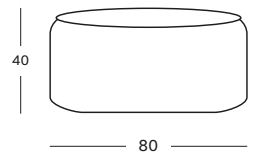

OLAF POUFFE DIA 50

MATERIALS outer cover: fabric
filling: polystyrene beads
fabric as shown: coral
other fabrics see page 104 - 105

OLAF POUFFE DIA 80

MATERIALS outer cover: fabric
filling: polystyrene beads
fabric as shown: elena spice
other fabrics see page 104 - 105

OTTO POUFFE

MATERIALS outer cover: crochet
filling: polystyrene beads
colour as shown: taupe

COLOURS

taupe

moss

terracotta

charcoal