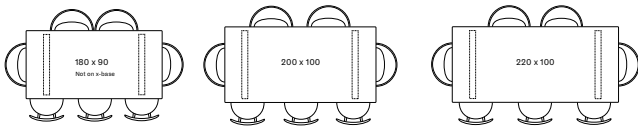

Top Oak

Top Variants

Base Steel

Base Variants

A-BASE & X-BASE

SQUARE-BASE

180 x 90

ONE-PIECE TOP	BLACK A BASE	TA080M003	€ 3290
	WHITE A BASE	TA080M004	€ 3290
	BLACK X BASE	-	-
	WHITE X BASE	-	-
	SQUARE BASE	TA280M003	€ 3740