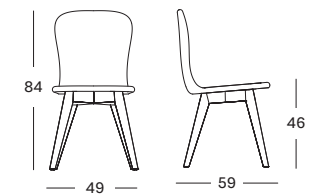

YANN DINING CHAIR BLACK WOOD BASE

SEAT lloyd loom seat
colour as shown: black
other loom colours see page 102 - 103

BASE black stained hardwood

CUSHIONS 2 cm polyether foam filling

FABRICS see page 104 - 105