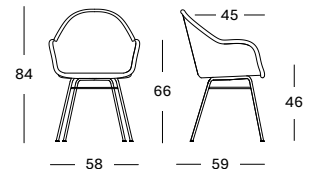

Cantilever

Black M003

Matt M001

Seat Lloyd Loom

All colours see page 8

CUSHION	CAT. B	CAT. C	CAT. D	CAT. G	COM
2 cm polyether foam fabric usage CE077: 60 cm	CB077	CC077	CD077	CG077	CE077
	€ 102	€ 111	€ 260	€ 148	€ 102