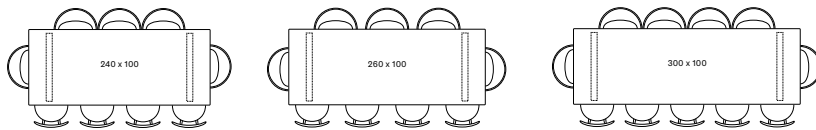

Base Variants

A-base

X-base

Square-base

A-BASE & X-BASE

SQUARE-BASE

180 x 90

ONE-PIECE TOP	BLACK A BASE	TA050M003	€ 3150
	WHITE A BASE	TA050M004	€ 3150
	BLACK X BASE	-	-
	WHITE X BASE	-	-
	SQUARE BASE	TA250M003	€ 3600