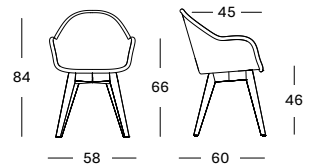

Cantilever

Black M003

Matt M001

Seat Lloyd Loom

All colours see page 8

CUSHION	CAT. B	CAT. C	CAT. D	CAT. G	COM
2 cm polyether foam fabric usage CE077: 60 cm	CB077	CC077	CD077	CG077	CE077
	€ 102	€ 111	€ 260	€ 148	€ 102