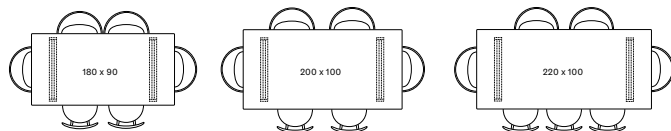

Top Oak

Top Variants

Base Steel

Base Variants

A-BASE & X-BASE

SQUARE-BASE

180 x 90

ONE-PIECE TOP	BLACK A BASE	TA080M003	€ 3290
	WHITE A BASE	TA080M004	€ 3290
	BLACK X BASE	-	-
	WHITE X BASE	-	-
	SQUARE BASE	TA280M003	€ 3740