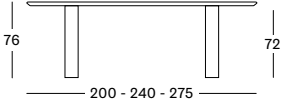

ARI DINING TABLE

ROUND

- Dining table in volcanic mineral plaster.
- Adjustable nylon glides.

DIA 130 TA015N001 **€ 3495**

DIA 150 TA016N001 **€ 4498**

Top/Frame Mineral

ELLIPSE

- Dining table in mineral plaster.
- Adjustable nylon glides.

200X100 TA017N001 **€ 4650**

240X120 TA018N001 **€ 5350**

275X120 TA019N001 **€ 6235**