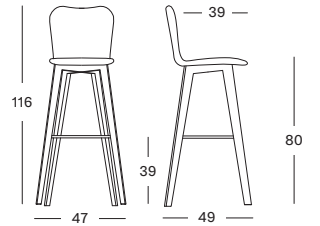

AVRIL COUNTER STOOL OAK BASE
AVRIL BAR STOOL OAK BASE

SEAT lloyd loom seat
colour as shown: pebble
other loom colours see page 102 - 103

BASE natural varnished solid oak

LILY COUNTER STOOL OAK BASE
LILY BAR STOOL OAK BASE

SEAT lloyd loom seat
colour as shown: grey wash
other loom colours see page 102 - 103

BASE natural varnished solid oak