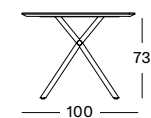

ELIAS DINING TABLE

ELIAS

- Dining table with a natural varnished solid oak top and a black powder coated tubular X-frame.

220X100 TA035M003W011 € 3598

240X100 TA036M003W011 € 3825

260X100 TA037M003W011 € 4150

Top Oak

Natural oak
W011

3 cm solid oak
chamfered edge

Frame Steel

Black
M001

Tubular
X-frame