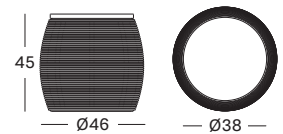

VIVI COFFEE TABLE DIA 77

MATERIALS natural varnished veneer oak top
natural varnished rattan frame

COLOURS natural