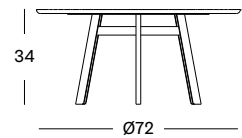

Marble

Carrara
R001

Nero Marquina
R003