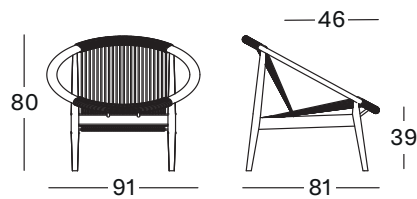

- FRAME**
- blacked stained oak
 - natural varnished oak
 - tobacco stained beech

NORMA LOUNGE CHAIR

SEAT acrylic rope

FRAME dark stained oak

CUSHIONS 2 cm polyether foam back and seat
non-removable cover
fabrics see page 104 - 105

FRIDA LOUNGE CHAIR

SEAT polypropylene rope in colour anthracite or black

FRAME

- natural teak
- black brushed teak

CUSHIONS 2 cm polyether foam back and seat
non-removable cover
fabrics see page 104 - 105