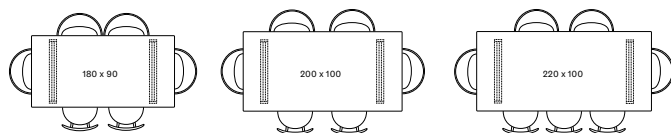

Base Variants

A-base

X-base

Square-base

A-BASE & X-BASE

SQUARE-BASE

180 x 90

ONE-PIECE TOP	BLACK A BASE	TA050M003	€ 3150
	WHITE A BASE	TA050M004	€ 3150
	BLACK X BASE	-	-
	WHITE X BASE	-	-
	SQUARE BASE	TA250M003	€ 3600