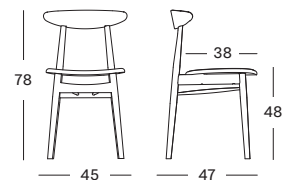

TEO DINING CHAIR UPHOLSTERED

NATURAL OAK padded seat in chestnut vegan leather
natural varnished solid oak

NEARLY BLACK padded seat in black vegan leather
nearly black stained solid beech