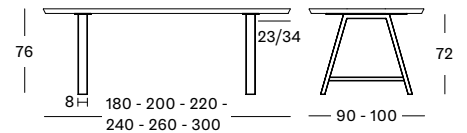

Top Oak

Top Variants

Base Steel

Base Variants

A-BASE & X-BASE

SQUARE-BASE

180 x 90

ONE-PIECE TOP	BLACK A BASE	TA080M003	€ 3290
	WHITE A BASE	TA080M004	€ 3290
	BLACK X BASE	-	-
	WHITE X BASE	-	-
	SQUARE BASE	TA280M003	€ 3740