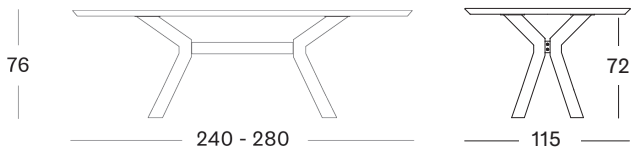

EDGE

slanted edge

FINISH

natural oak varnish

SEATING POSSIBILITIES

DIMENSIONS

DINING TABLES

ALBERT DINING TABLE ROUND