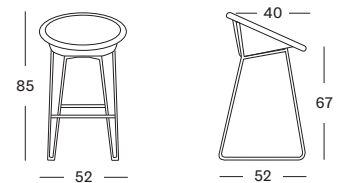

JOE BAR STOOL BLACK SLED BASE

SEAT lloyd loom seat
colour as shown: black
other loom colours see page 102 - 103

BASE black powder coated steel