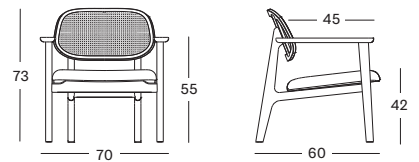

LOUNGE CHAIRS & SOFAS

TITUS LOUNGE CHAIR

BACKREST cane weave & oak or beech plywood

SEAT seat as shown: black vegan leather / chestnut vegan leather / lime white bouclé
available in all Vincent Sheppard & COM fabrics
6 cm high resilience foam

1. **FRAME**
2. blacked stained oak
   - natural varnished oak
   - tobacco stained beech