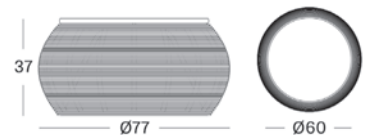

VIVI COFFEE TABLE DIA 93

MATERIALS natural varnished veneer oak top
natural varnished rattan frame

COLOURS natural