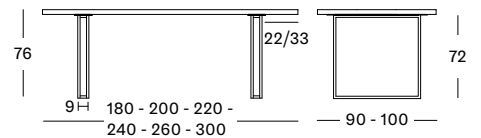

Base Variants

A-base

X-base

Square-base

A-BASE & X-BASE

SQUARE-BASE

180 x 90

ONE-PIECE TOP	BLACK A BASE	TA050M003	€ 3150
	WHITE A BASE	TA050M004	€ 3150
	BLACK X BASE	-	-
	WHITE X BASE	-	-
	SQUARE BASE	TA250M003	€ 3600