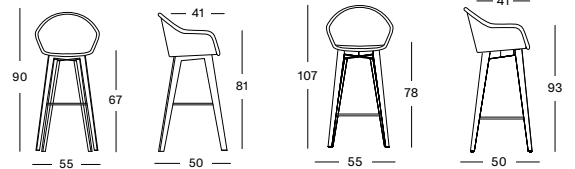

Seat Lloyd Loom

All colours
see page 8

COUNTER STOOL OAK BASE CS018

€ 670

BAR STOOL OAK BASE BS018

€ 698