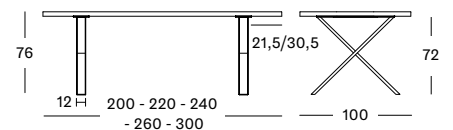

Base Variants

A-base

X-base

Square-base

A-BASE & X-BASE

SQUARE-BASE

180 x 90

ONE-PIECE TOP	BLACK A BASE	TA050M003	€ 3150
	WHITE A BASE	TA050M004	€ 3150
	BLACK X BASE	-	-
	WHITE X BASE	-	-
	SQUARE BASE	TA250M003	€ 3600