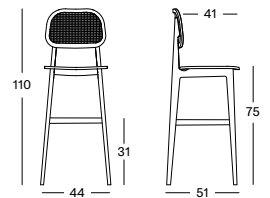

Seat Plywood