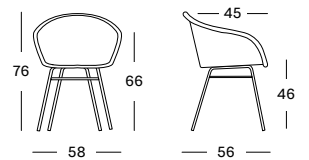

Seat Lloyd Loom

All colours
see page 8