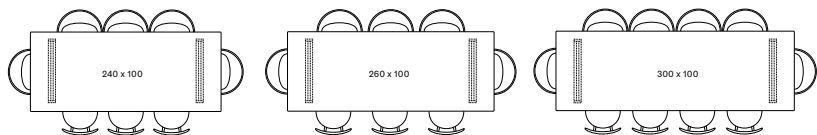

Top Oak

Top Variants

Base Steel

Base Variants

A-BASE & X-BASE

SQUARE-BASE

180 x 90

ONE-PIECE TOP	BLACK A BASE	TA080M003	€ 3290
	WHITE A BASE	TA080M004	€ 3290
	BLACK X BASE	-	-
	WHITE X BASE	-	-
	SQUARE BASE	TA280M003	€ 3740