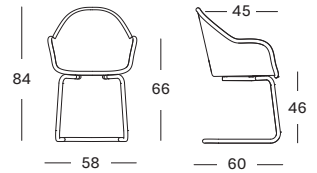

AVRIL HB DINING CHAIR MATT CANTILEVER

SEAT lloyd loom seat
colour as shown: black
other loom colours see page 102 - 103

BASE brushed nickel steel

CUSHION 2 cm polyether foam filling

FABRICS see page 104 - 105