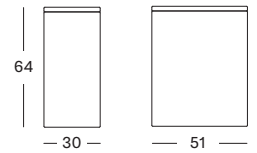

LAURA LAUNDRY BASKET

MATERIALS lloyd loom upholstery
wood frame
removable laundry bag

COLOURS colour as shown: pure white
other loom colours see page 102 - 103