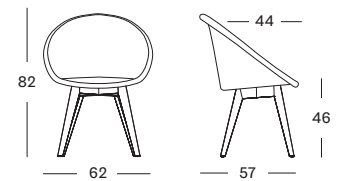

JACK DINING CHAIR BLACK WOOD BASE

SEAT lloyd loom seat
colour as shown: espresso
other loom colours see page 102 - 103

BASE black stained hardwood

CUSHIONS 2 cm polyether foam filling

FABRICS see page 104 - 105