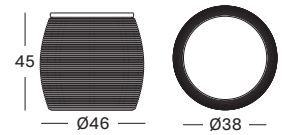

COLOURS natural

IVO SIDE TABLE

MATERIALS black hpl top
aluminium frame
black HDPE wicker

COLOURS black

IVO COFFEE TABLE DIA 77

MATERIALS black hpl top
aluminium frame
black HDPE wicker

COLOURS black

IVO COFFEE TABLE DIA 93