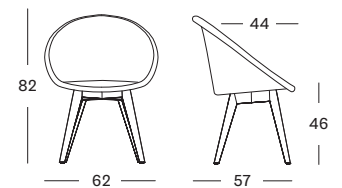

JOE DINING CHAIR BLACK WOOD BASE

SEAT lloyd loom seat
 colour as shown: black
 other loom colours see page 102 - 103

BASE black stained hardwood

CUSHIONS 2 cm polyether foam filling

FABRICS see page 104 - 105