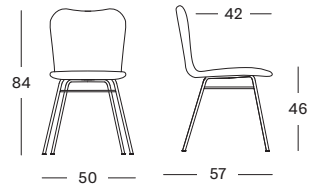

LILY DINING CHAIR OAK BASE

SEAT lloyd loom seat
colour as shown: pure white
other loom colours see page 102 - 103

BASE natural varnished solid oak