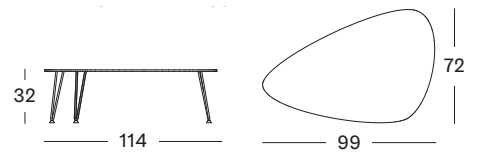

ROZY SIDE TABLE

MATERIALS black hpl top
black powder coated steel frame

ROZY COFFEE TABLE

MATERIALS black hpl top
black powder coated steel frame