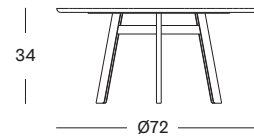

GROOVE SIDE TABLE MEDIUM

design by Alain Gilles

1. **MATERIALS**
2. natural varnished solid oak top
   - carrara marble top
   - nero marquina marble top
3. black powder coated steel frame
   colour as shown: carrara marble top

GROOVE SIDE TABLE LARGE

design by Alain Gilles

1. **MATERIALS**
2. carrara marble top
   - nero marquina marble top
3. black powder coated steel frame
   colour as shown: nero marquina marble top