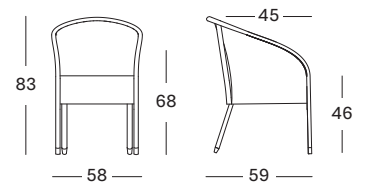

VICTOR DINING CHAIR

SEAT lloyd loom seat
colour as shown: snow wash
other loom colours see page 102 - 103

BASE painted rattan

CUSHIONS 4 cm polyether foam filling

FABRICS see page 104 - 105