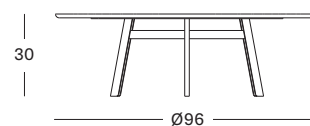

GROOVE SIDE TABLE SMALL

design by Alain Gilles

1. **MATERIALS**
2. natural varnished solid oak top
   - carrara marble top
   - nero marquina marble top
3. black powder coated steel frame
   colour as shown: oak top

GROOVE SIDE TABLE MEDIUM

design by Alain Gilles

1. **MATERIALS**
2. natural varnished solid oak top
   - carrara marble top
   - nero marquina marble top
3. black powder coated steel frame
   colour as shown: carrara marble top

GROOVE SIDE TABLE LARGE

design by Alain Gilles

1. **MATERIALS**
2. carrara marble top
   - nero marquina marble top
3. black powder coated steel frame
   colour as shown: nero marquina marble top