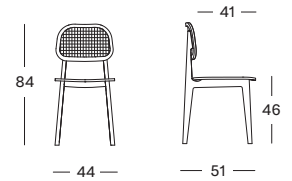

TITUS DINING CHAIR CANE SEAT

SEAT cane weave and plywood

BACKREST cane weave and plywood

1. **FINISH**
2. tobacco stained and varnished beech
   - black stained and varnished oak
   - natural varnished oak