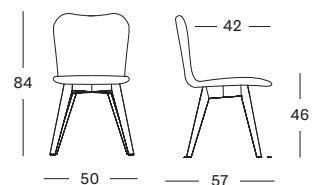

DINING CHAIRS

LILY DINING CHAIR STEEL A BASE

SEAT lloyd loom seat
colour as shown: black
other loom colours see page 102 - 103

BASE black powder coated steel

LILY DINING CHAIR OAK BASE

SEAT lloyd loom seat
colour as shown: pure white
other loom colours see page 102 - 103

BASE natural varnished solid oak

LILY DINING CHAIR BLACK WOOD BASE

SEAT lloyd loom seat
colour as shown: black
other loom colours see page 102 - 103

BASE black stained hardwood