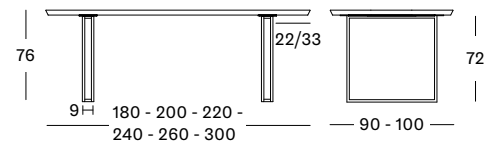

Top Oak

Top Variants

Base Steel

Base Variants

A-BASE & X-BASE

SQUARE-BASE

180 x 90

ONE-PIECE TOP	BLACK A BASE	TA080M003	€ 3290
	WHITE A BASE	TA080M004	€ 3290
	BLACK X BASE	-	-
	WHITE X BASE	-	-
	SQUARE BASE	TA280M003	€ 3740