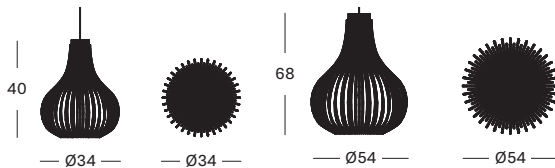

**BULB SMALL
BULB**

1. **MATERIALS** rattan lamp shade
   6W E27 LED bulb
2. natural rattan with white fabric cord
   - black rattan with black fabric cord

1. **COLOURS**
2. pure natural
   - black