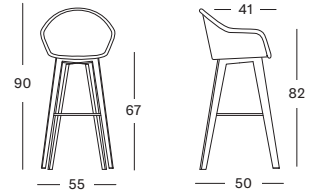

SEAT lloyd loom seat
 colour as shown: pebble
 other loom colours see page 102 - 103

BASE natural varnished solid oak

LILY COUNTER STOOL OAK BASE
LILY BAR STOOL OAK BASE

SEAT lloyd loom seat
 colour as shown: grey wash
 other loom colours see page 102 - 103