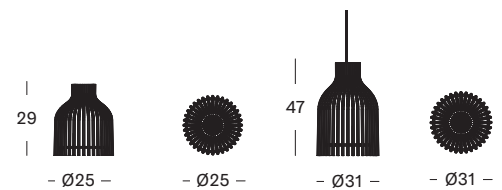

**FIREFLY SMALL
FIREFLY**

1. **MATERIALS** rattan lamp shade
   6W E27 LED bulb
2. natural rattan with white fabric cord
   - black rattan with black fabric cord

1. **COLOURS**
2. pure natural
   - black