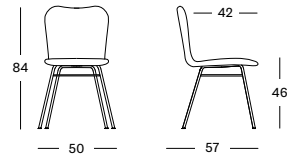

Seat Lloyd Loom

All colours
see page 8