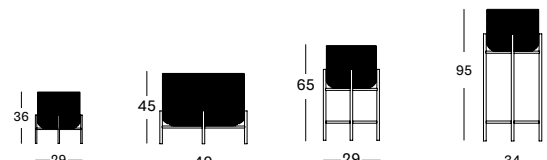

VIVI PLANT STANDS

VIVI PLANT STAND

- Black powder coated steel frame with natural rattan plant basket.
- Plastic saucer included.

Frame Steel

Black
M003

Basket Rattan

Natural
I206

SMALL DIA 29X36H AC901 € 250

MEDIUM DIA 40X45H AC902 € 295

LARGE DIA 29X65H AC903 € 305

X-LARGE DIA 34X95H AC904 € 335