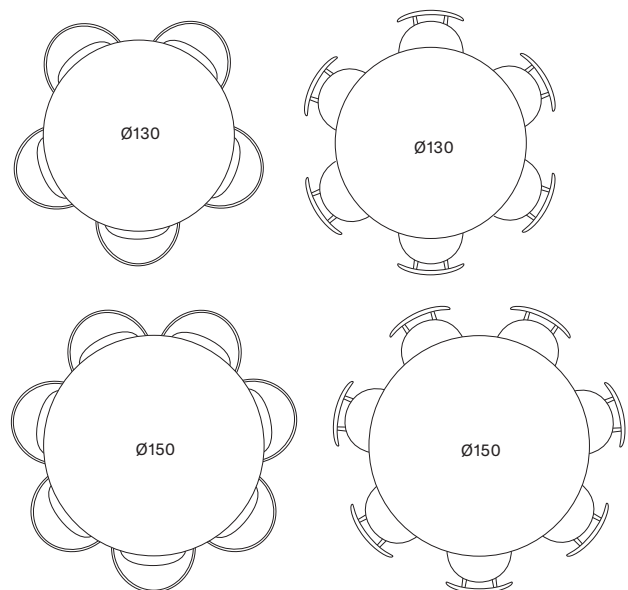

MATERIALS solid oak round table top (4 cm) with slanted edge
black steel base
finish: natural oak varnish

EDGE

slanted edge

FINISH

natural oak
varnish

SEATING POSSIBILITIES

DIMENSIONS

ALBERT DINING TABLE RECTANGULAR