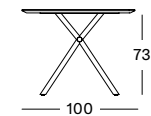

ELIAS DINING TABLE

ELIAS

- Dining table with a natural varnished solid oak top and a black powder coated tubular X-frame.

220X100 TA035M003W011 € 3598

240X100 TA036M003W011 € 3825

260X100 TA037M003W011 € 4150

Top Oak

Natural oak
W011

3 cm solid oak
chamfered edge

Frame Steel

Black
M001

Tubular
X-frame