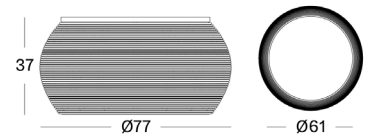

COLOURS natural

IVO SIDE TABLE

MATERIALS black hpl top
aluminium frame
black HDPE wicker

COLOURS black

IVO COFFEE TABLE DIA 77

MATERIALS black hpl top
aluminium frame
black HDPE wicker

COLOURS black

IVO COFFEE TABLE DIA 93