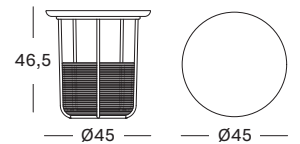

BASKET SIDE TABLE MEDIUM

design by Alain Gilles

MATERIALS natural varnished solid oak top
natural rattan basket
black powder coated steel frame