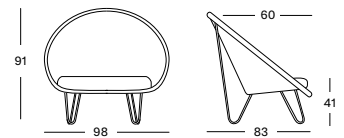

Seat Lloyd Loom

All colours
see page 8