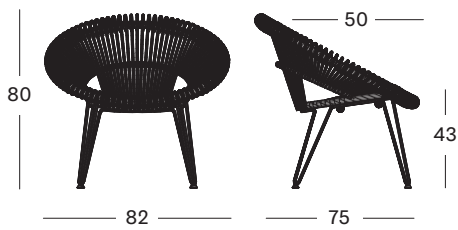

CRUZ LAZY CHAIR

SEAT natural rattan frame
black rattan frame

BASE black powder coated steel

CUSHIONS 2 cm polyether foam
fabrics see page 104 - 105