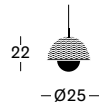

LUNA PENDANT LAMP

LUNA PENDANT LAMP LA023I206

€ 230

Hand made rattan shade with:

- Brass strain relief and ceiling fixture
- 2,5 m jute fabric covered electrical cable
- 6W E27 LED bulb included (6W - globe 125 mm - 2700 K - 720 lm)

Fixture **Metal**

Brass

Shade **Rattan**

Natural
I206

SARI LAMPS

SARI

FLOOR / TABLE LAMP SMALL LA017I206

€ 369

1. Hand made rattan shade with a black powder coated steel base.
2. 2,5m black fabric electrical cable with hand switch and EU plug.
   - E27 LED bulb included (4W, 60mm globe, 2700 K, 470 Lm)

FLOOR LAMP MEDIUM LA018I206

€ 650

1. Hand made rattan shade with a black powder coated steel base.
2. 4m black fabric electrical cable with foot switch and EU plug.
   - E27 LED bulb included (4W, 60mm globe, 2700 K, 470 Lm)

FLOOR LAMP LARGE LA019I206

€ 715

1. Hand made rattan shade with a black powder coated steel base.
2. 4m black fabric electrical cable with foot switch and EU plug.
   - E27 LED bulb included (4W, 60mm globe, 2700 K, 470 Lm)

Frame **Steel**

Black
M003

Shade **Rattan**

Natural
I206