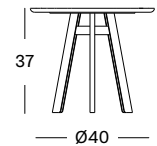

Marble

Carrara
R001

Nero Marquina
R003