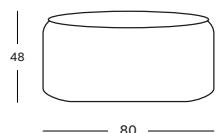

DIA50 PF001	CAT. B	CAT. C	CAT. G	COM
Polystyrene beads & fibre fabric usage PF001E: 110 cm	PF001B	PF001C	PF001G	PF001E
	€ 560	€ 590	€ 620	€ 560

DIA80 PF002	CAT. B	CAT. C	CAT. G	COM
Polystyrene beads & fibre fabric usage PF002E: 200 cm	PF002B	PF002C	PF002G	PF002E
	€ 750	€ 790	€ 850	€ 750