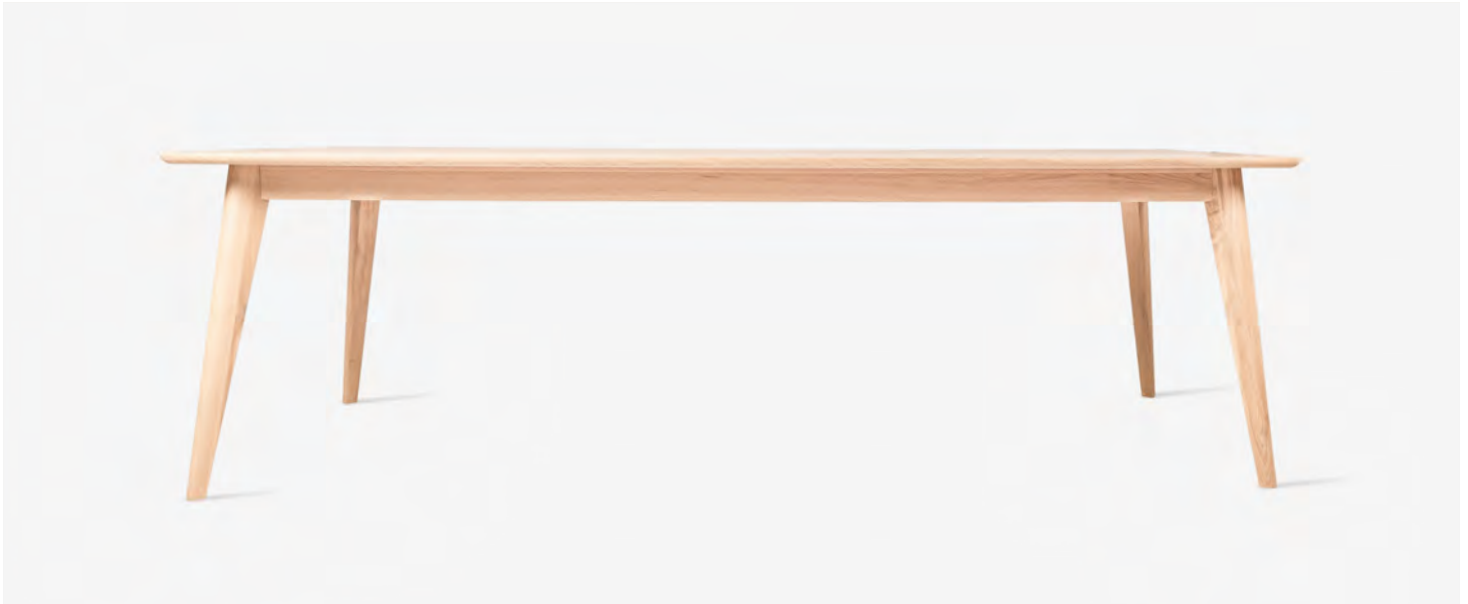

FINISH

natural oak
varnish

SEATING POSSIBILITIES

DIMENSIONS

DAN DINING TABLE

MATERIALS solid oak top (2,5 cm) and base
 rounded table top corners
 finish: natural oak varnish

EDGE

rounded edge