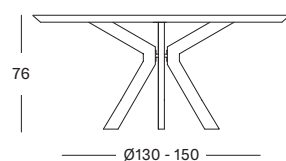

MATERIALS solid oak round table top (4 cm) with slanted edge
black steel base
finish: natural oak varnish

EDGE

slanted edge

FINISH

natural oak
varnish

SEATING POSSIBILITIES

DIMENSIONS

ALBERT DINING TABLE RECTANGULAR