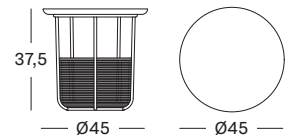

UPHOLSTERY 9 cm high resilience foam
 fabric as shown: geneva grey
 other fabrics see page 104 - 105

COFFEE & SIDE TABLES

BASKET SIDE TABLE SMALL

design by Alain Gilles

MATERIALS natural varnished solid oak top
natural rattan basket
black powder coated steel frame