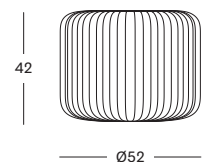

OLAF POUFFE DIA 50

MATERIALS outer cover: fabric
filling: polystyrene beads
fabric as shown: coral
other fabrics see page 104 - 105

OLAF POUFFE DIA 80

MATERIALS outer cover: fabric
filling: polystyrene beads
fabric as shown: elena spice
other fabrics see page 104 - 105

OTTO POUFFE

MATERIALS outer cover: crochet
filling: polystyrene beads
colour as shown: taupe

COLOURS

taupe

moss

terracotta

charcoal