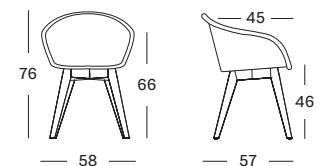

AVRIL DINING CHAIR BLACK WOOD BASE

- **SEAT**   lloyd loom seat
  colour as shown: black
  other loom colours see page 102 - 103
- **BASE**   black stained hardwood
- **CUSHIONS**   2 cm polyether foam filling
- **FABRICS**   see page 104 - 105