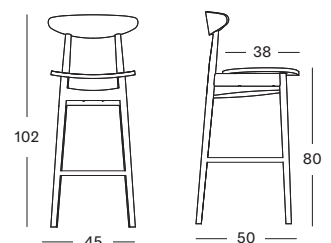

SEAT beech plywood seat
colour: nearly black

FRAME black stained beech

TEO BAR STOOL UPHOLSTERED

SEAT upholstered padded seat
colour: black vegan leather / nearly black

FRAME black stained beech

TITUS COUNTER STOOL