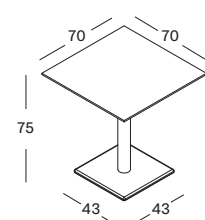

BISTRO TABLES

MATERIALS

- natural oak table top (22 mm)
- hpl table top (10 mm)

FINISH galvanized black powder coated steel

FRAME

RONDA

QUADRO

SPHERA