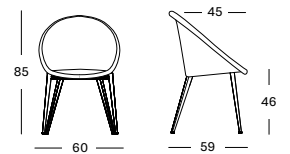

Seat Lloyd Loom

All colours
see page 8