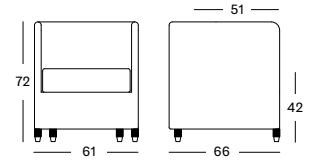

Seat / Frame Lloyd Loom

All colours
see page 8