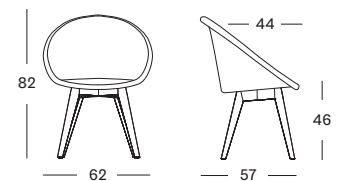

JACK DINING CHAIR STEEL BASE

SEAT lloyd loom seat
colour as shown: black
other loom colours see page 102 - 103

BASE black powder coated steel

CUSHIONS 2 cm polyether foam filling

FABRICS see page 104 - 105

JACK DINING CHAIR OAK BASE

SEAT lloyd loom seat
colour as shown: oyster
other loom colours see page 102 - 103

BASE natural varnished solid oak

CUSHIONS 2 cm polyether foam filling

FABRICS see page 104 - 105

JACK DINING CHAIR BLACK WOOD BASE

SEAT lloyd loom seat
colour as shown: espresso
other loom colours see page 102 - 103

BASE black stained hardwood

CUSHIONS 2 cm polyether foam filling

FABRICS see page 104 - 105