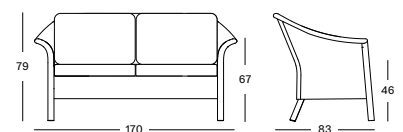

VICTOR LOUNGE SOFA TS006

€ 1470

- Lloyd Loom on a rattan frame.
- Standard ferrules: chrome.

CUSHION	CAT. B	CAT. C	CAT. D	CAT. G	COM
Seat + back 10 cm high resilience foam fabric usage CE200: 450 cm	CB200 € 704	CC200 € 788	CC200 -	CG200 € 1045	CE200 € 704