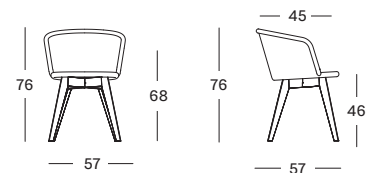

JULES DINING CHAIR OAK BASE

SEAT lloyd loom seat
colour as shown: espresso
other loom colours see page 102 - 103

BASE natural varnished solid oak

CUSHIONS 2 cm polyether foam filling

FABRICS see page 104 - 105

JULES DINING CHAIR BLACK WOOD BASE

SEAT lloyd loom seat
colour as shown: espresso
other loom colours see page 102 - 103

BASE black stained hardwood

CUSHIONS 2 cm polyether foam filling

FABRICS see page 104 - 105

JULES DINING CHAIR STEEL A BASE

SEAT lloyd loom seat
colour as shown: espresso
other loom colours see page 102 - 103

BASE black powder coated steel

CUSHIONS 2 cm polyether foam filling

FABRICS see page 104 - 105