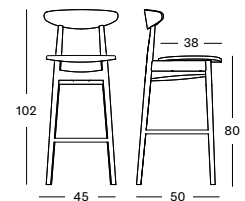

TEO COUNTER & BAR STOOLS

TEO NEARLY BLACK

- Black stained beech counter stool with plywood seat.
- Black stained bar stool with plywood or black faux leather upholstered seat.
- Felt glides.

COUNTER STOOL PLYWOOD SEAT CS015C005 € 590

BAR STOOL PLYWOOD SEAT BS015C005 € 625

BAR STOOL VEGAN LEATHER SEAT BS016C005 € 690

TEO OAK COUNTER STOOL CS115C014 € 775

- Natural varnished oak counter stool with plywood seat.
- Felt glides.

Frame Wood

Nearly black
C005

Natural oak
C014

Seat Plywood

Nearly black
C005

Natural oak
C014

Vegan leather

Black
V0202