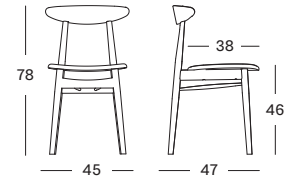

TEO DINING CHAIR

NATURAL OAK oak plywood seat
natural varnished solid oak

NEARLY BLACK beech plywood seat
nearly black stained solid beech