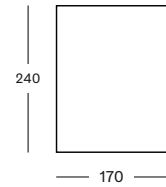

RUGS

CLIFF

- High-performance rug made of polyester fibre.

CLAY 170X240 GR001L004 **€ 680**

CLAY 200X300 GR002L004 **€ 998**

CLAY 250X350 GR003L004 **€ 1450**

TOUNDRA

- High-performance rug made of polyester fibre.

SAHARA 170X240 GR001L002 **€ 640**

SAHARA 200X300 GR002L002 **€ 925**

SAHARA 250X350 GR003L002 **€ 1350**

SUNSET 170X240 GR001L001 **€ 640**

SUNSET 200X300 GR002L001 **€ 925**

SUNSET 250X350 GR003L001 **€ 1350**