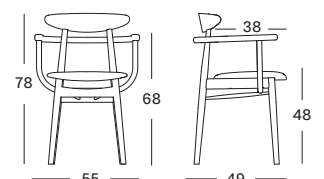

TEO DINING ARMCHAIR UPHOLSTERED

NATURAL OAK padded seat in chestnut vegan leather
natural varnished solid oak

NEARLY BLACK padded seat in black vegan leather
nearly black stained solid beech