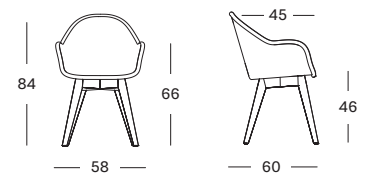

AVRIL HB DINING CHAIR BLACK WOOD BASE

SEAT lloyd loom seat
colour as shown: espresso
other loom colours see page 102 - 103

BASE black stained hardwood

CUSHION 2 cm polyether foam filling

FABRICS see page 104 - 105