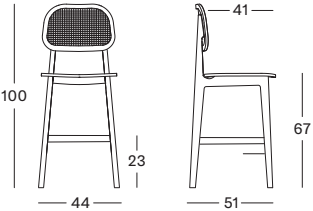

SEAT beech plywood seat
colour: nearly black

FRAME black stained beech

TEO BAR STOOL UPHOLSTERED

SEAT upholstered padded seat
colour: black vegan leather / nearly black

FRAME black stained beech

TITUS COUNTER STOOL

SEAT plywood seat
cane weave

FRAME natural varnished oak
black stained oak
tobacco stained beech

TITUS BAR STOOL

SEAT plywood seat
cane weave

FRAME natural varnished oak
black stained oak
tobacco stained beech