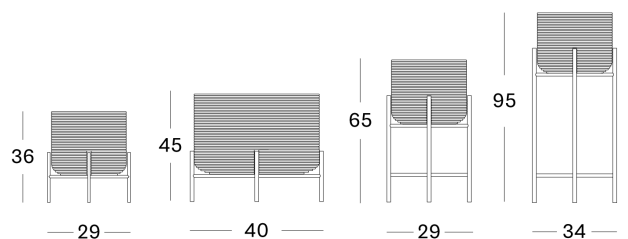

**IVO PLANT STAND SMALL / MEDIUM
IVO PLANT STAND LARGE**

MATERIALS black HDPE wicker basket
black power coated steel base

ACCESSORIES

VIVI PLANT STAND SMALL / MEDIUM VIVI PLANT STAND LARGE / X-LARGE

MATERIALS natural varnished rattan basket
black power coated steel base