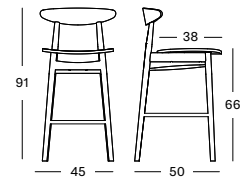

TEO COUNTER & BAR STOOLS

TEO NEARLY BLACK

- Black stained beech counter stool with plywood seat.
- Black stained bar stool with plywood or black faux leather upholstered seat.
- Felt glides.

COUNTER STOOL PLYWOOD SEAT CS015C005 € 590

BAR STOOL PLYWOOD SEAT BS015C005 € 625

BAR STOOL VEGAN LEATHER SEAT BS016C005 € 690

TEO OAK COUNTER STOOL CS115C014 € 775

- Natural varnished oak counter stool with plywood seat.
- Felt glides.

Frame Wood

Nearly black
C005

Natural oak
C014

Seat Plywood

Nearly black
C005

Natural oak
C014

Vegan leather

Black
V0202