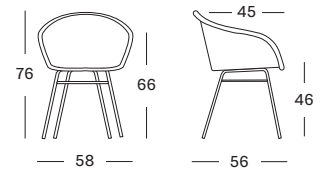

CUSHIONS 2 cm polyether foam filling

FABRICS see page 104 - 105

AVRIL DINING CHAIR STEEL A BASE

- SEAT** lloyd loom seat
colour as shown: nacré
other loom colours see page 102 - 103
- BASE** black powder coated steel
- CUSHIONS** 2 cm polyether foam filling
- FABRICS** see page 104 - 105