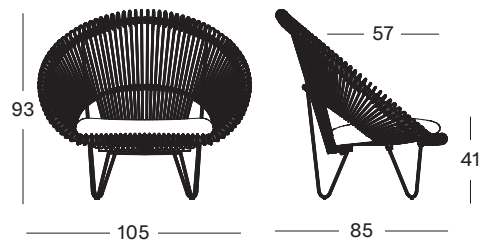

FRIDA LOUNGE CHAIR

SEAT polypropylene rope in colour anthracite or black

FRAME

- natural teak
- black brushed teak

CUSHIONS 2 cm polyether foam back and seat
non-removable cover
fabrics see page 104 - 105

CRUZ LAZY CHAIR

SEAT natural rattan frame
black rattan frame

BASE black powder coated steel

CUSHIONS 2 cm polyether foam
fabrics see page 104 - 105

CRUZ COCOON

SEAT black rattan frame
natural rattan frame

BASE black powder coated steel

CUSHIONS 8 cm polyether foam
fabric as shown: geneva moon white
other fabrics see page 104 - 105

ALEX LOUNGE CHAIR

SEAT lloyd loom seat
 colour as shown: clear
 other loom colours see page 102 - 103

BASE