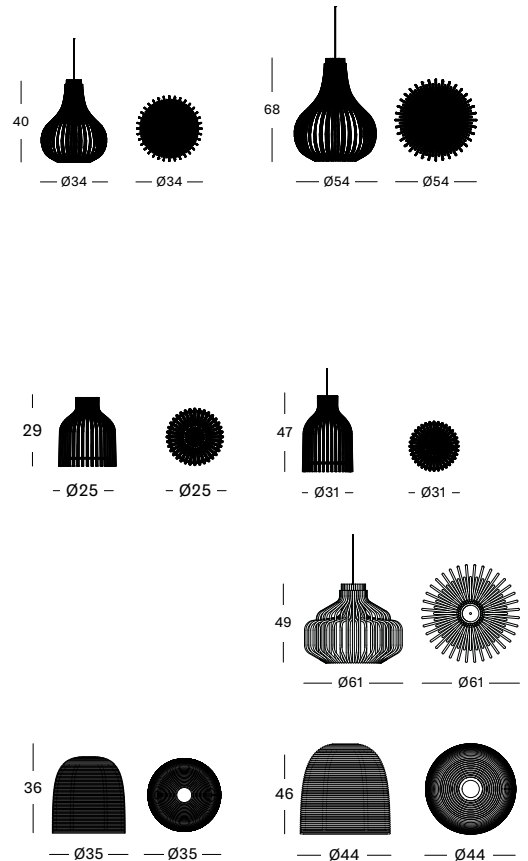

Lamps Rattan

Pure Natural
I204

Natural
I206

Black
I202

BULB SMALL PURE NATURAL LA011I204 **€ 310**

BULB SMALL BLACK LA011I202 **€ 310**

BULB PURE NATURAL LA008I204 **€ 430**

BULB BLACK LA008I202 **€ 430**

FIREFLY SMALL PURE NATURAL LA010I204 **€ 285**

FIREFLY SMALL BLACK LA010I202 **€ 285**

FIREFLY PURE NATURAL LA007I204 **€ 325**

FIREFLY BLACK LA007I202 **€ 325**

ENDLESS PURE NATURAL LA006I204 **€ 469**

ENDLESS BLACK LA006I202 **€ 469**

VIVI LAMP SMALL NATURAL LA012I206 **€ 285**

VIVI LAMP LA013I206 **€ 325**