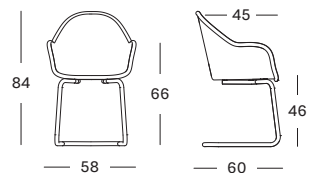

AVRIL HB DINING CHAIR BLACK CANTILEVER

SEAT lloyd loom seat
colour as shown: black
other loom colours see page 102 - 103

BASE black powder coated steel

CUSHION 2 cm polyether foam filling

FABRICS see page 104 - 105

AVRIL HB DINING CHAIR MATT CANTILEVER

SEAT lloyd loom seat
colour as shown: black
other loom colours see page 102 - 103

BASE brushed nickel steel

CUSHION 2 cm polyether foam filling

FABRICS see page 104 - 105