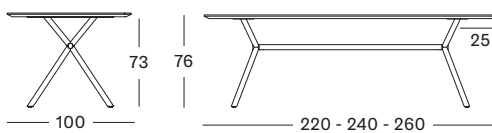

A BASE	X BASE	SQUARE BASE
180 x 90	-	180 x 90
200 x 100	200 x 100	200 x 100
220 x 100	220 x 100	220 x 100
240 x 100	240 x 100	240 x 100
260 x 100	260 x 100	260 x 100
300 x 100	300 x 100	300 x 100

SEATING POSSIBILITIES

FINISH

natural oak
varnish

SEATING POSSIBILITIES

DIMENSIONS

DAN DINING TABLE

MATERIALS solid oak top (2,5 cm) and base
 rounded table top corners
 finish: natural oak varnish

EDGE

rounded edge