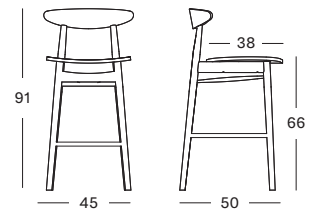

BASE natural varnished solid oak

COUNTER & BAR STOOLS

TEO COUNTER STOOL

NATURAL OAK oak plywood seat
natural varnished solid oak

NEARLY BLACK beech plywood seat
nearly black stained solid beech

TEO BAR STOOL