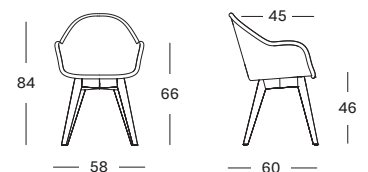

AVRIL HB DINING CHAIR STEEL A BASE

SEAT lloyd loom seat
colour as shown: black
other loom colours see page 102 - 103

BASE black powder coated steel

CUSHION 2 cm polyether foam filling

FABRICS see page 104 - 105

AVRIL HB DINING CHAIR OAK BASE

SEAT lloyd loom seat
colour as shown: pure white
other loom colours see page 102 - 103

BASE natural varnished solid oak

CUSHION 2 cm polyether foam filling

FABRICS see page 104 - 105

AVRIL HB DINING CHAIR BLACK WOOD BASE

SEAT lloyd loom seat
colour as shown: espresso
other loom colours see page 102 - 103

BASE black stained hardwood

CUSHION 2 cm polyether foam filling

FABRICS see page 104 - 105