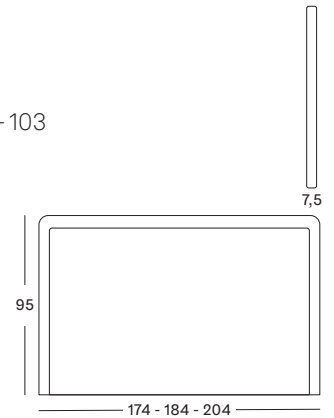

SIZES bed 140 - 150
bed 160
bed 180

NEVADA HEADBOARD

MATERIALS lloyd loom upholstery
plywood

COLOURS color as shown: nacré
other loom colours see page 102 - 103

SIZES Bed 140 - 150
Bed 160
Bed 180

PONG NIGHT TABLE