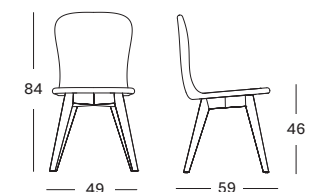

YANN DINING CHAIR STEEL A BASE

SEAT lloyd loom seat
colour as shown: grey wash
other loom colours see page 102 - 103

BASE black powder coated steel

CUSHIONS 2 cm polyether foam filling

FABRICS see page 104 - 105

YANN DINING CHAIR OAK BASE

SEAT lloyd loom seat
colour as shown: grey wash
other loom colours see page 102 - 103

BASE natural varnished solid oak

CUSHIONS 2 cm polyether foam filling

FABRICS see page 104 - 105

YANN DINING CHAIR BLACK WOOD BASE

SEAT lloyd loom seat
colour as shown: black
other loom colours see page 102 - 103

BASE black stained hardwood

CUSHIONS 2 cm polyether foam filling

FABRICS see page 104 - 105