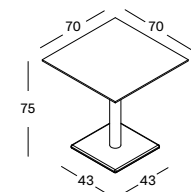

OAK TOP DIA 80 NATURAL OAK VARNISH BI354M007W011 € 1175

HPL TOP DIA 80 BLACK BI354M007H055 € 1198

Top Wood

Natural oak
W011

HPL

Black
H055

Base Steel

Black
M007