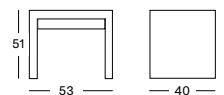

Frame Lloyd Loom

All colours
see page 8