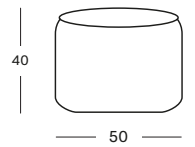

OLAF POUFFE DIA 80

MATERIALS outer cover: fabric
filling: polystyrene beads
fabric as shown: elena spice
other fabrics see page 104 - 105