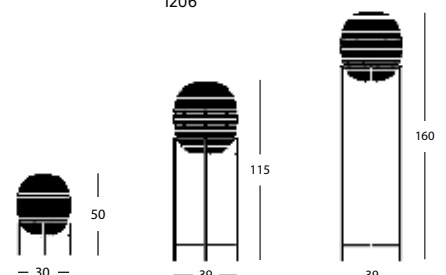

LUNA PENDANT LAMP

LUNA PENDANT LAMP LA023I206

€ 230

Hand made rattan shade with:

- Brass strain relief and ceiling fixture
- 2,5 m jute fabric covered electrical cable
- 6W E27 LED bulb included (6W - globe 125 mm - 2700 K - 720 lm)

Fixture **Metal**

Brass

Shade **Rattan**

Natural
I206

SARI LAMPS

SARI

FLOOR / TABLE LAMP SMALL LA017I206

€ 369

1. Hand made rattan shade with a black powder coated steel base.
2. 2,5m black fabric electrical cable with hand switch and EU plug.
   - E27 LED bulb included (4W, 60mm globe, 2700 K, 470 Lm)

FLOOR LAMP MEDIUM LA018I206

€ 650

1. Hand made rattan shade with a black powder coated steel base.
2. 4m black fabric electrical cable with foot switch and EU plug.
   - E27 LED bulb included (4W, 60mm globe, 2700 K, 470 Lm)

FLOOR LAMP LARGE LA019I206

€ 715

1. Hand made rattan shade with a black powder coated steel base.
2. 4m black fabric electrical cable with foot switch and EU plug.
   - E27 LED bulb included (4W, 60mm globe, 2700 K, 470 Lm)

Frame **Steel**

Black
M003

Shade **Rattan**

Natural
I206