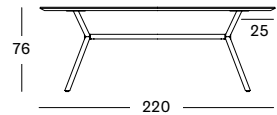

Frame Steel

Black
M001

Tubular
X-frame