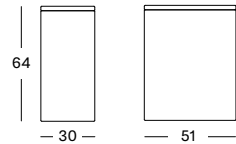

LAUNDRY BASKET

- Laundry basket in Lloyd Loom. Laundry baskets come with a removable bag.

KUBO LB021 **€ 450**

LAURA LB011 **€ 485**

Basket Rattan

Natural
I206

Lloyd Loom

All colours
see page 8