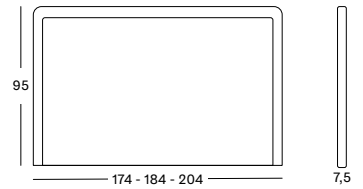

Frame Lloyd Loom

All colours
see page 8