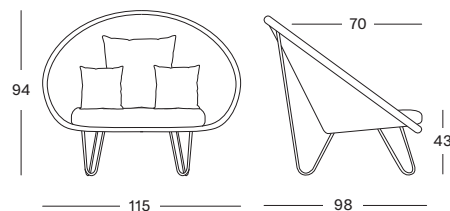

JOE LOUNGE

SEAT   lloyd loom seat
                     rattan frame
                     colour as shown: clear
                     other loom colours see page 102 - 103

BASE   black powder coated steel

CUSHIONS   8 cm high resilience foam
                     fabrics as shown: spice and coral
                     other fabrics see page 104 - 105