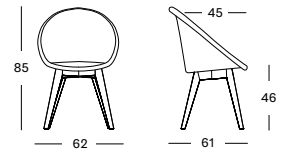

Seat Lloyd Loom

All colours
see page 8