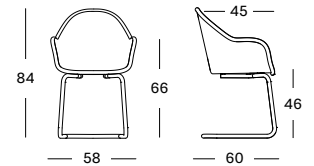

Cantilever

Black M003

Matt M001

Seat Lloyd Loom

All colours see page 8

CUSHION	CAT. B	CAT. C	CAT. D	CAT. G	COM
2 cm polyether foam fabric usage CE077: 60 cm	CB077	CC077	CD077	CG077	CE077
	€ 102	€ 111	€ 260	€ 148	€ 102