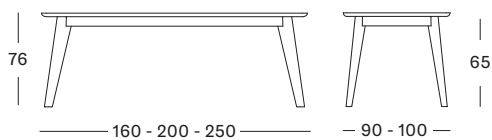

DIMENSIONS