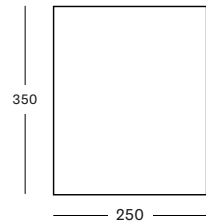

RUGS

CLIFF

- High-performance rug made of polyester fibre.

CLAY 170X240 GR001L004 **€ 680**

CLAY 200X300 GR002L004 **€ 998**

CLAY 250X350 GR003L004 **€ 1450**

TOUNDRA

- High-performance rug made of polyester fibre.

SAHARA 170X240 GR001L002 **€ 640**

SAHARA 200X300 GR002L002 **€ 925**

SAHARA 250X350 GR003L002 **€ 1350**

SUNSET 170X240 GR001L001 **€ 640**

SUNSET 200X300 GR002L001 **€ 925**

SUNSET 250X350 GR003L001 **€ 1350**