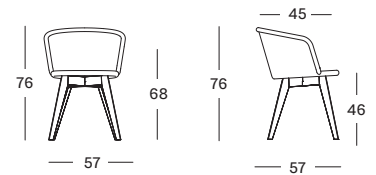

JULES DINING CHAIR BLACK WOOD BASE

SEAT lloyd loom seat
colour as shown: espresso
other loom colours see page 102 - 103

BASE black stained hardwood

CUSHIONS 2 cm polyether foam filling

FABRICS see page 104 - 105