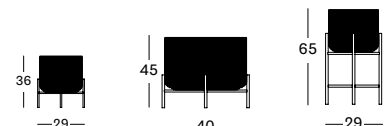

IVO PLANT STAND

- Black powder coated steel frame with HDPE wicker plant basket.
- Plastic saucer included.

SMALL DIA 29X36H GA901 € 260

MEDIUM DIA 40X45H GA902 € 330

LARGE DIA 29X65H GA903 € 350

Frame Steel

Black
M003

Basket HDPE wicker

Black
S010