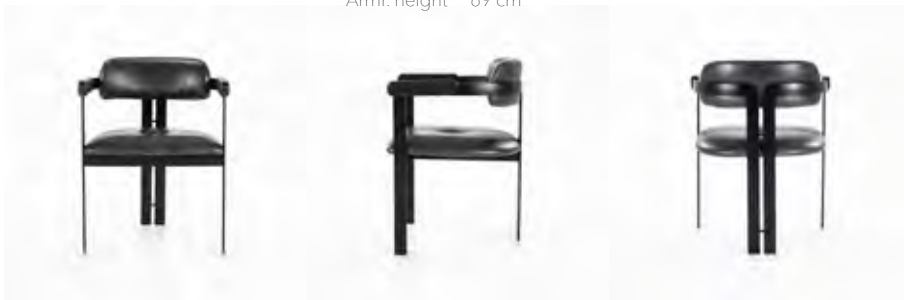

W x D x H	60 x 57 x 78 cm
Seat depth	47 cm
Seat height	48 cm
Arm. height	69 cm