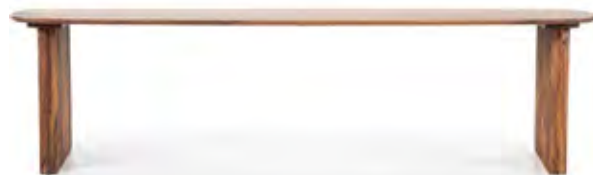

**95925
DINING TABLE ALEXANDER**

L x W x H 280 x 100 x 76 cm
Thickness tabletop 2,5 cm
Height to bottom of tabletop 73,5 cm
Distance between the legs 209 cm or 234 cm