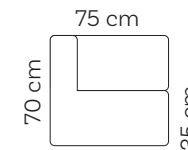

# Dotty Club Corner Medium

Weight	8,7 kg
--------	--------

Peony

Turquoise

Navy Blue

Pastel Blue

Terracotta

Lime