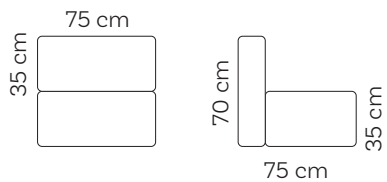

Dotty Medium

Weight	5,4 kg