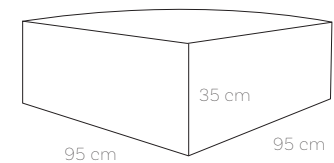

21,5 kg

the 5.  
square 5.  
pouf

No collection is complete without a **square pouf**. This multifunctional model is an essential. As a stand-alone pouf, it can not only be used to sit, it is also the ideal side table. Also for making your ideal configuration, this is the perfect matchmaker. Do you want to add a **color accent** to your interior or exterior? Why not a square ottoman in lilac or terracotta.... don't we all want a little more color in our lives?