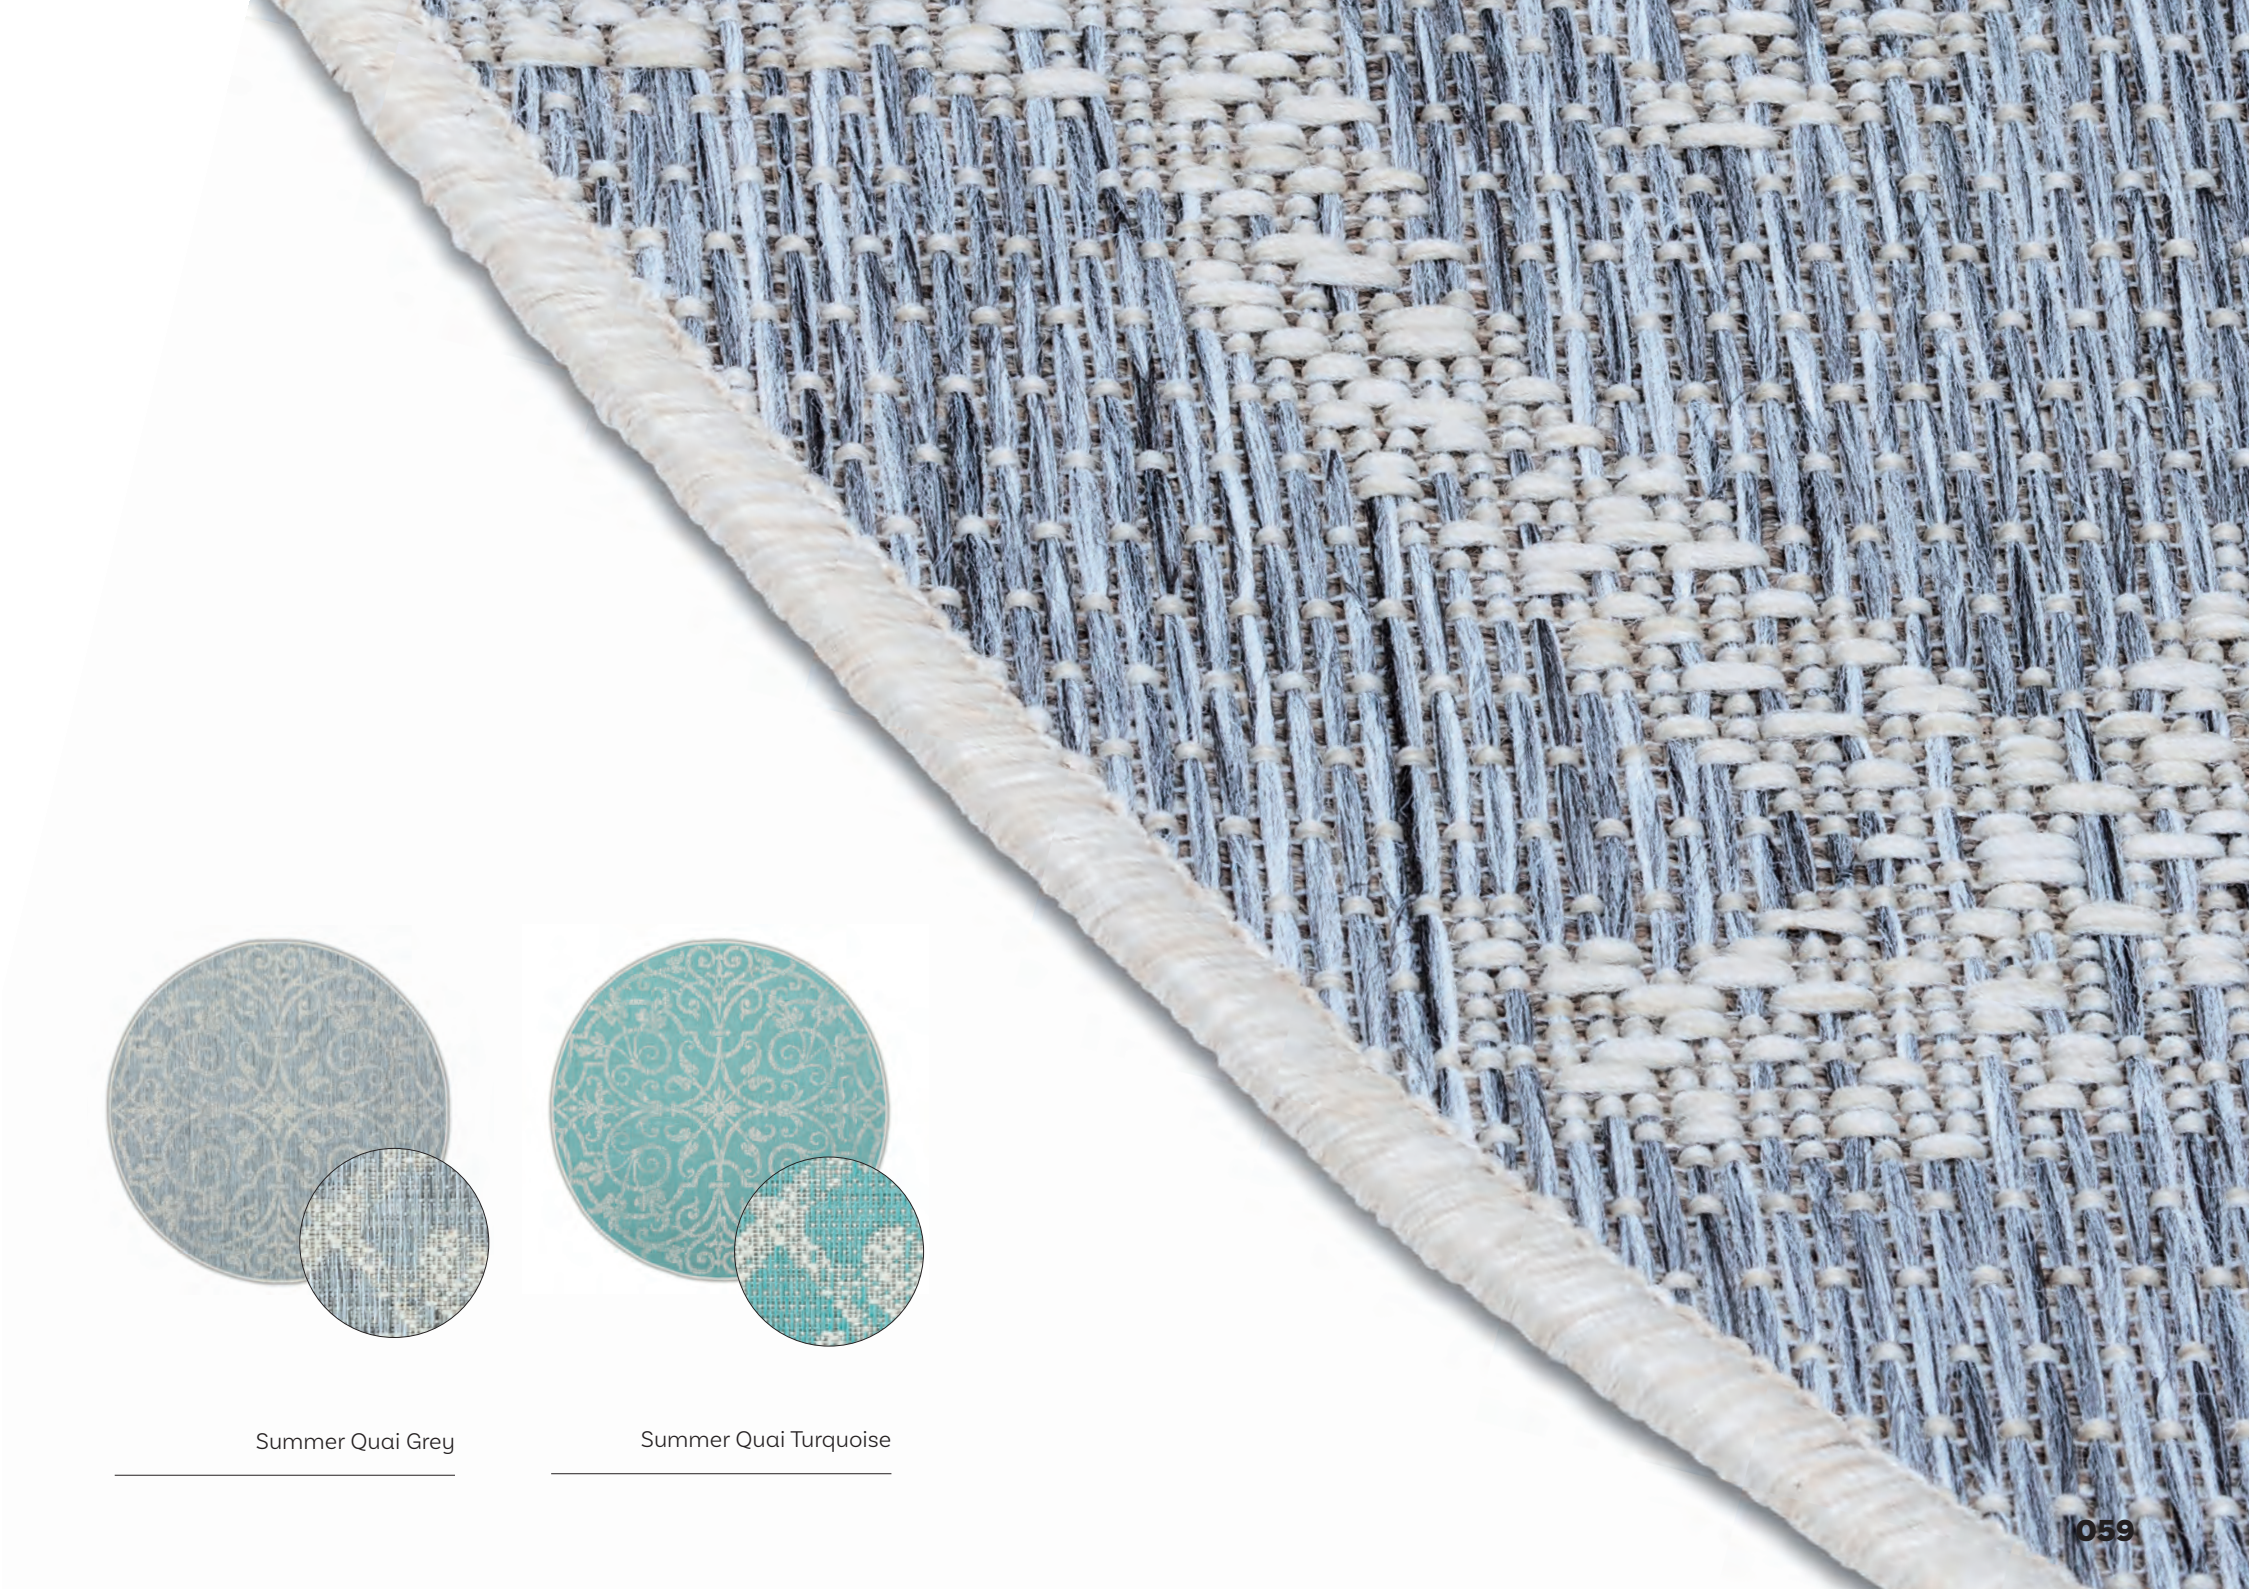

Zulu Silver

Zulu Blue

Summer Quai Turquoise

Summer Quai Grey