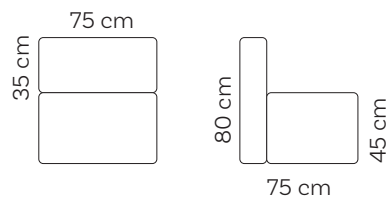

Dotty Extra Large

Weight	9,3 kg