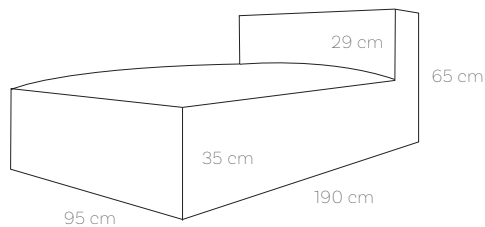

21,5 kg

the 5.  
square 5.  
pouf

No collection is complete without a **square pouf**. This multifunctional model is an essential. As a stand-alone pouf, it can not only be used to sit, it is also the ideal side table. Also for making your ideal configuration, this is the perfect matchmaker. Do you want to add a **color accent** to your interior or exterior? Why not a square ottoman in lilac or terracotta.... don't we all want a little more color in our lives?