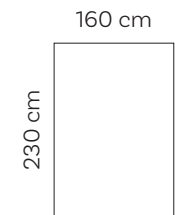

Roof Agave Carpets

Custom-made carpet available