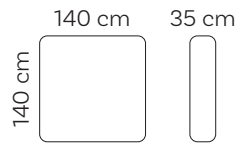

Dotty Big Roof

Weight	10,8 kg