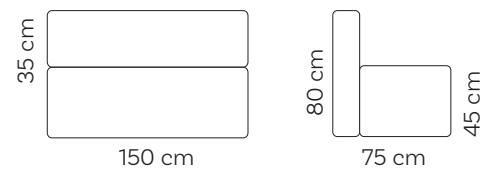

Dotty Love Seat