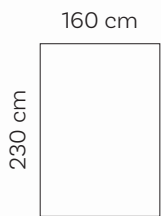

Custom-made carpet available