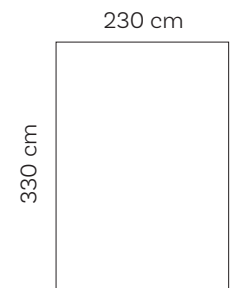

Custom-made carpet available