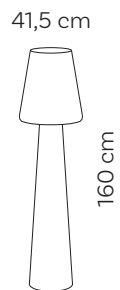

# Roof Black Edition

Light smart LED\*  
 Watt 10 W  
 Cable length 2,35 m  
 Made in Germany

BE small lamp 60

Weight	2,6 kg
--------	--------

Light smart LED\*  
 Watt 10 W  
 Cable length 5 m  
 Made in Germany