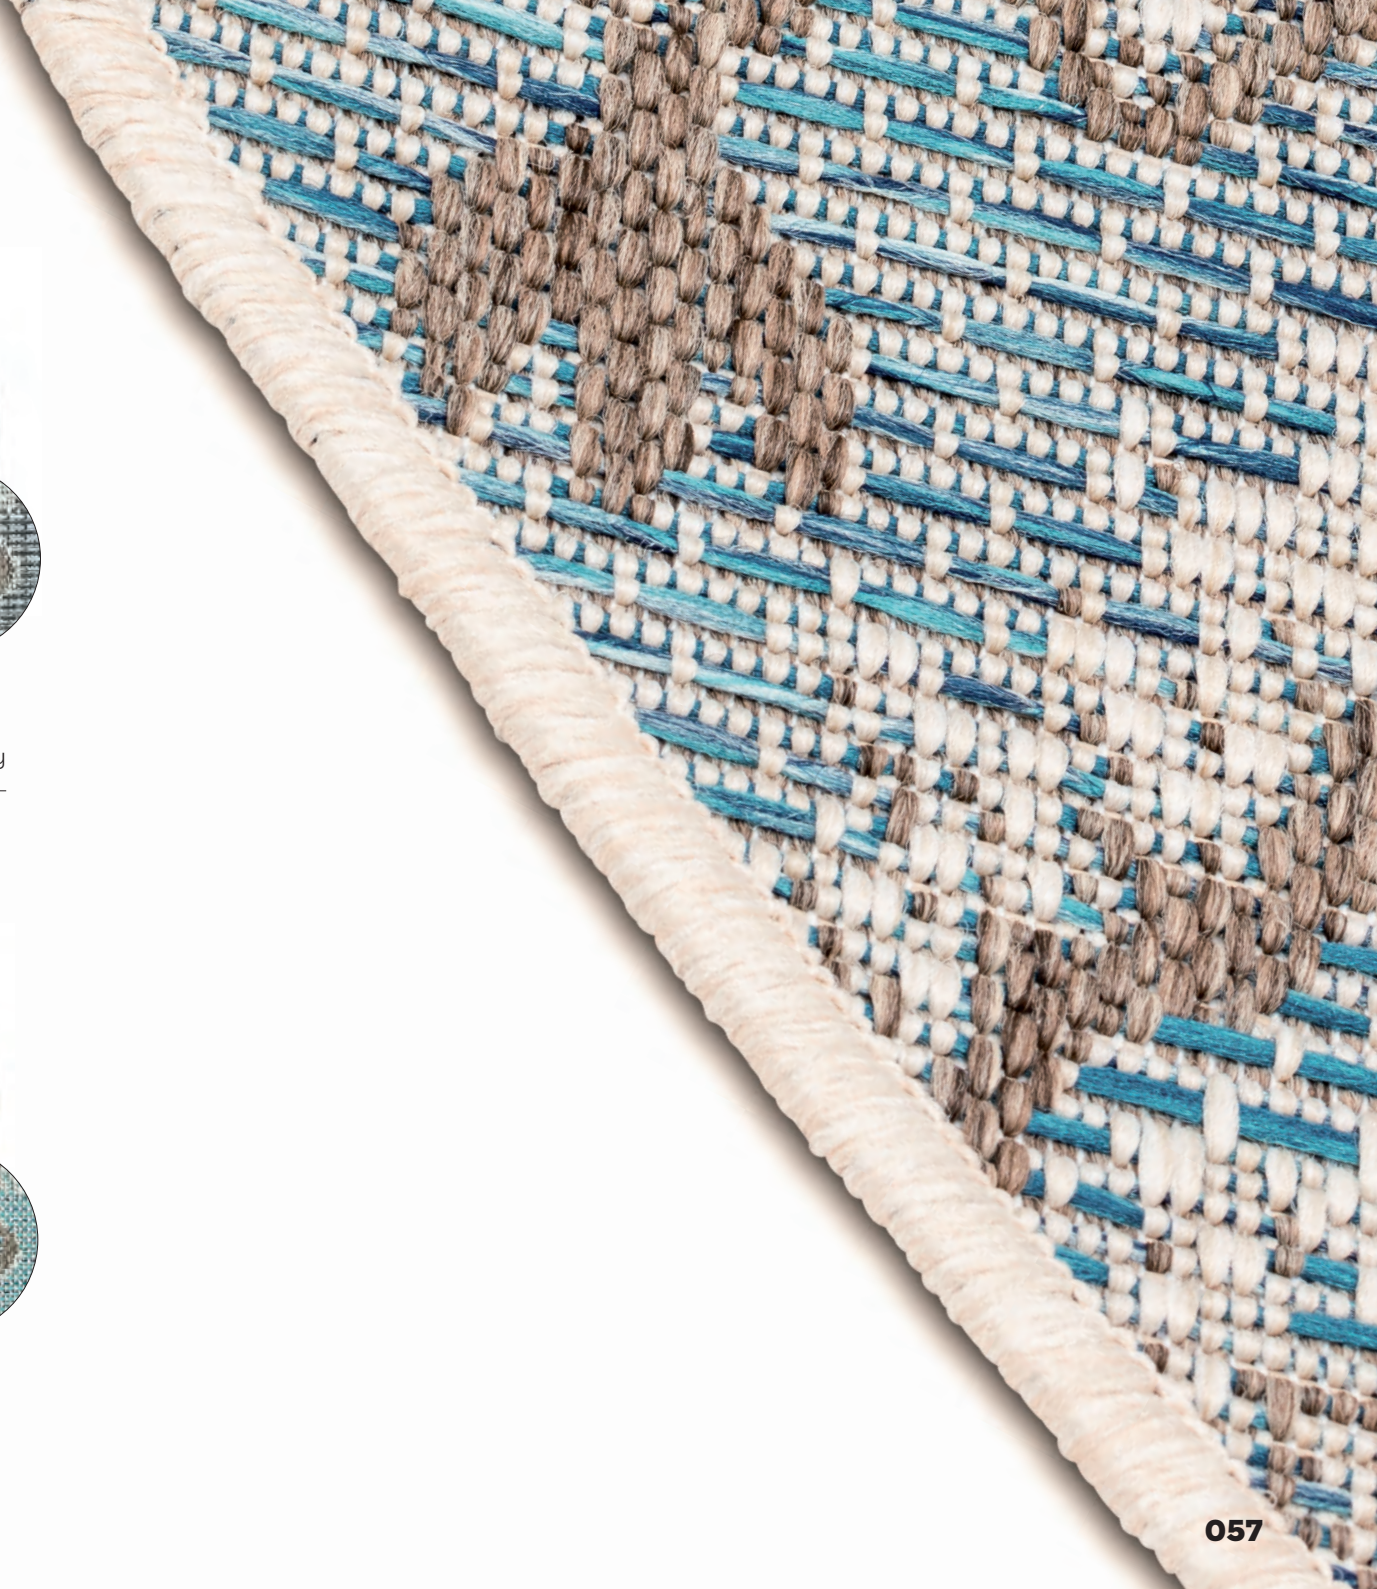

## Roof Round Carpets

160 cm

Custom-made carpet available

230 cm

Custom-made carpet available

Brighton Blue

---

Brighton Grey

---

Brighton Plum

---

Brighton Turquoise

---

Zulu Lime

Zulu Silver

Zulu Blue