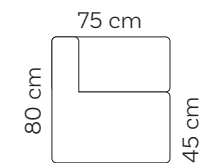

# Dotty Club Corner Extra Large

Weight	10,1 kg
--------	---------

Plum

Pastel Blue

Terracotta

Lime

Peony

Navy Blue