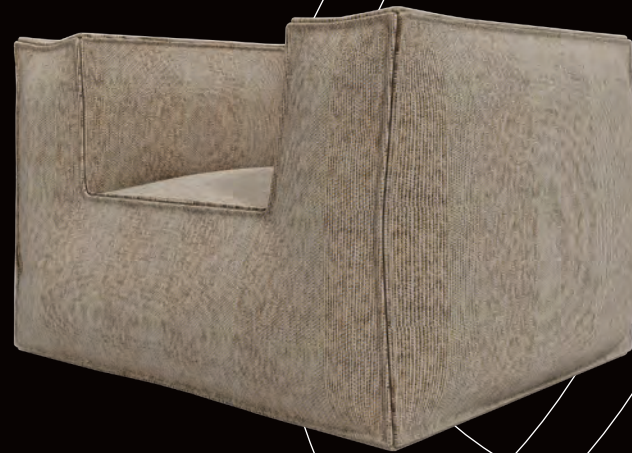

# 1.

The Corner Seat  
Gold

The Corner Seat  
Terracotta

The Corner Seat  
Lilac

The Corner Seat  
Grey

The Corner Seat  
Anthracite

The Corner Seat  
Beige

the 2.  
club  
seat

# 2.

The Club Seat  
Gold

The Club Seat  
Terracotta

The Club Seat  
Lilac

The Club Seat  
Grey

The Club Seat  
Anthracite

The Club Seat  
Beige

Longing for that moment of me-time, reading a book, enjoying the sunset with a glass of wine... take a seat in your **club seat**. Relax, take a deep breath, close your eyes and feel the comfort of the club seat. The **high quality eps granulate filling** will take your form which will give you an endless feeling of comfort. Thanks to the **light weight** of our furniture, you can easily take your club seat to that place where you want to enjoy it, whether it is outdoor or indoor. Our looks match in any place. Based upon the advice of some of the most important design and colour trendwatchers of today, we have selected our colours with precision and devotion, so that everyone can appropriate his own club seat.