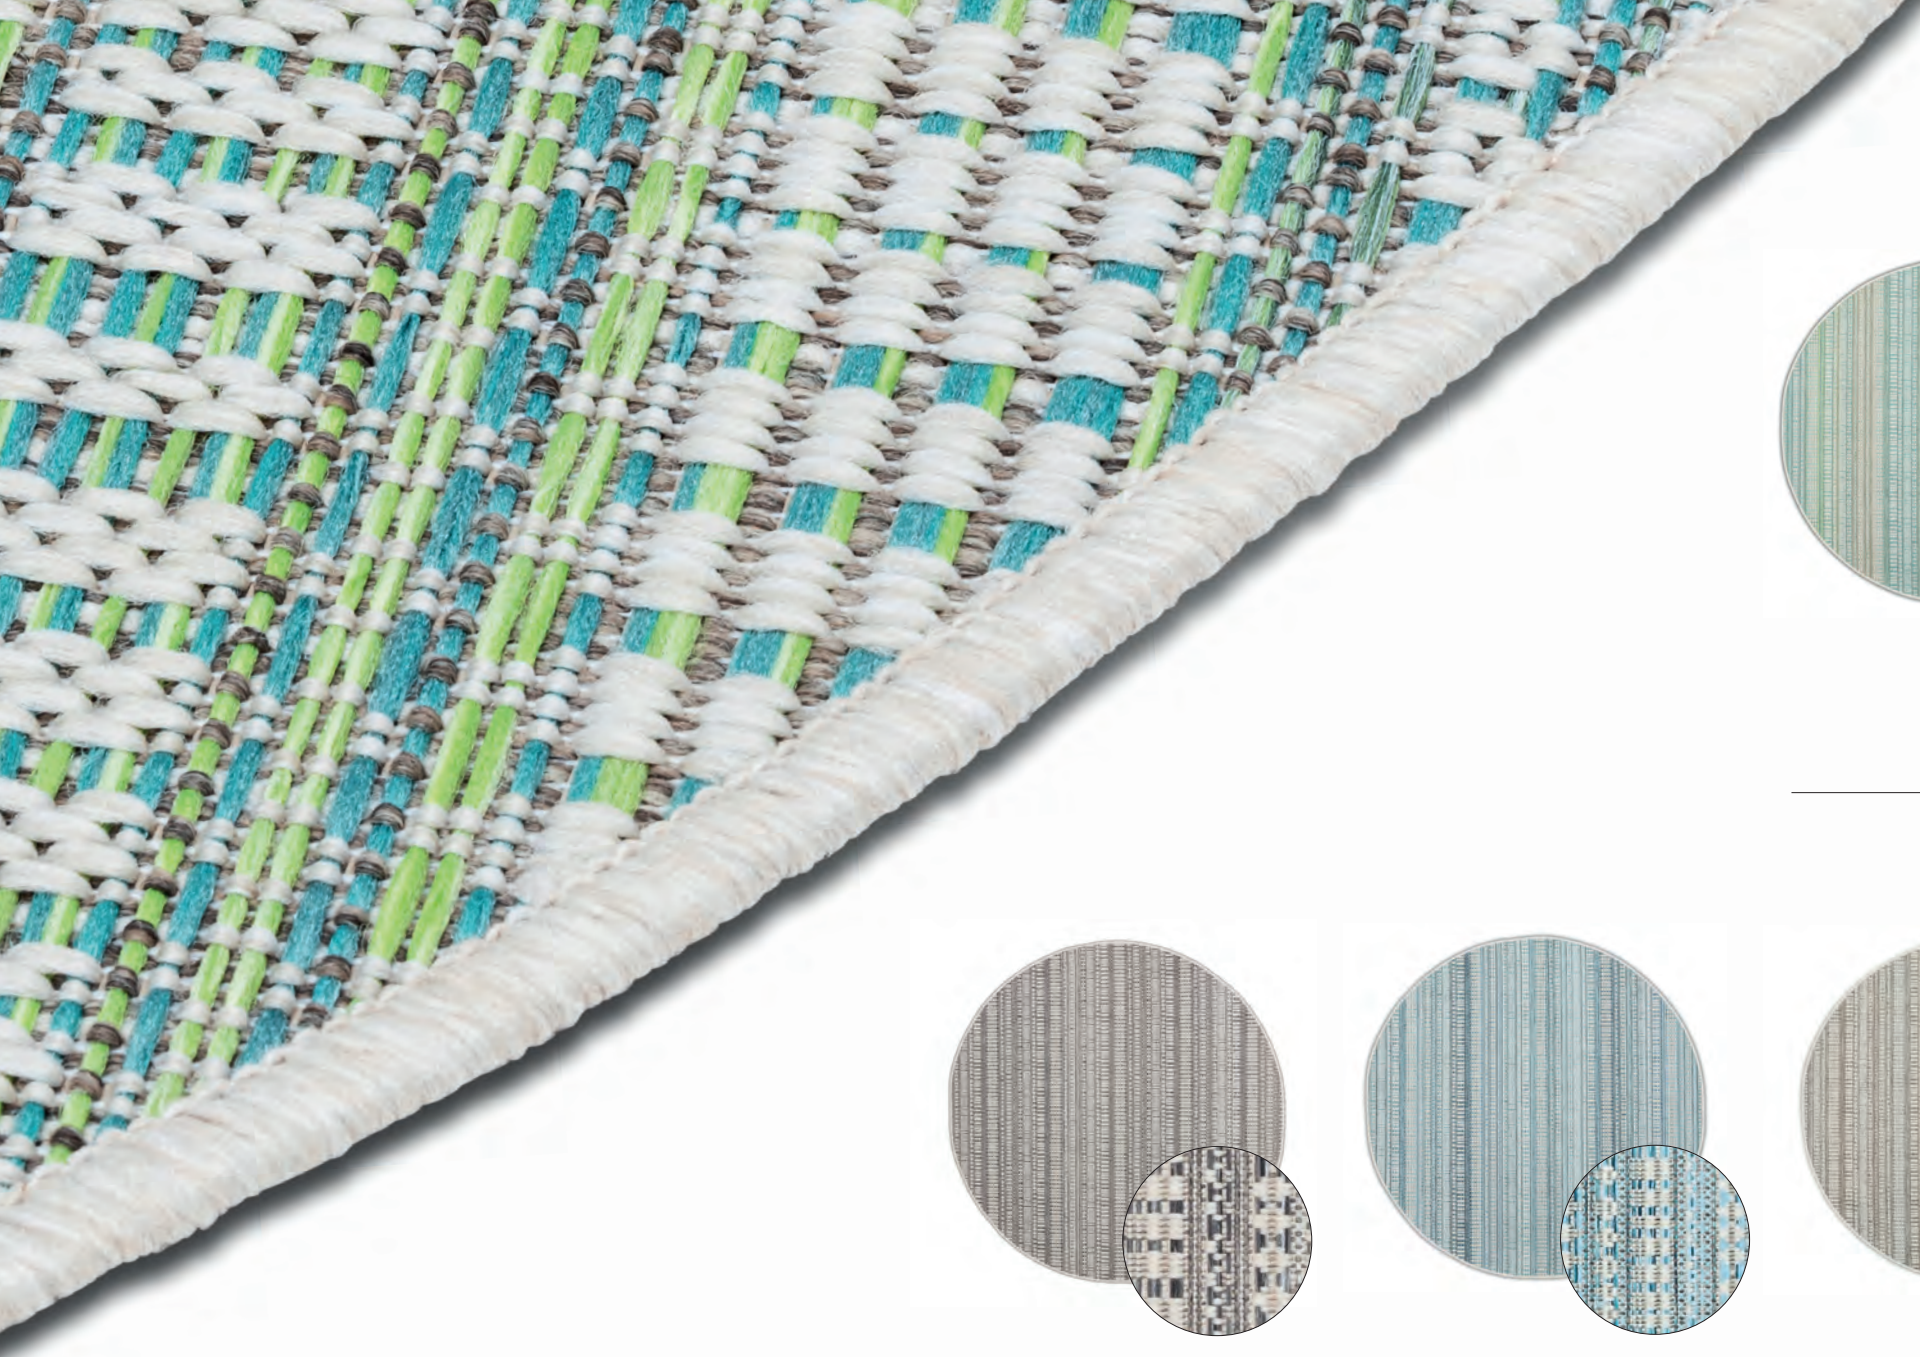

## Roof Round Carpets

160 cm

Custom-made carpet available

230 cm

Custom-made carpet available

Brighton Blue

---

Brighton Grey

---

Brighton Plum

---

Brighton Turquoise

---

Zulu Lime

Zulu Silver

Zulu Blue