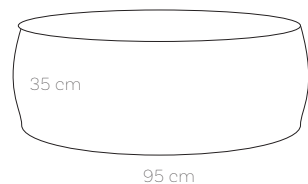

For those who prefer to have some organic shape in their garden, we have the **round poufs**. A perfect and nice extension to your lounge area that takes some of the edge off. The beauty of the Silky collection, is that it still remains **lightweight**. All models are **easily movable** which makes it possible to change your setting from time to time. And why not take this lounge inside? Take your space into account and optimize it by giving your summer lounge a nice place in the winter.