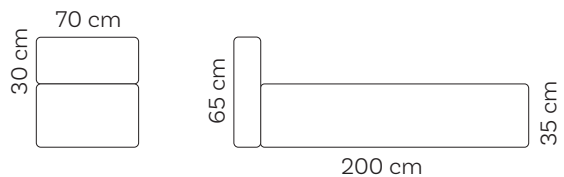

Dotty Long Chair

Weight	14,4 kg