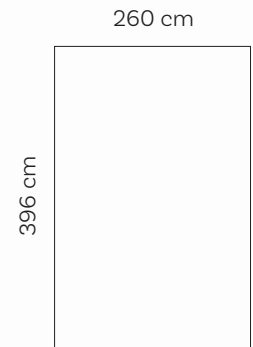

Custom-made carpet available