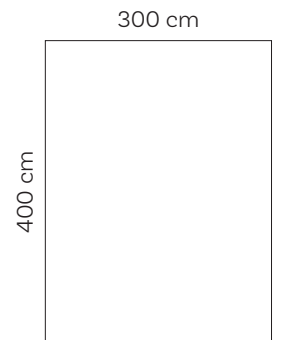

Custom-made carpet available