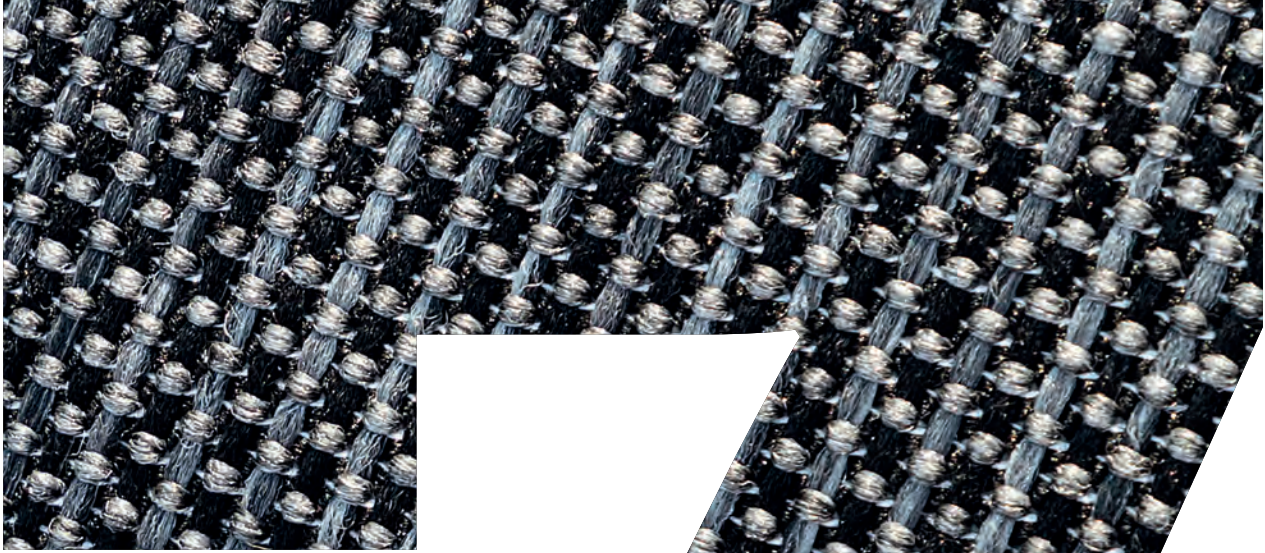

## reasons why

This outdoor rug & furniture collection is made of our typical Roolf textile with its unique look, its funky feel and its distinctive technical assets. Want some good reasons why you're about to make a smart choice?