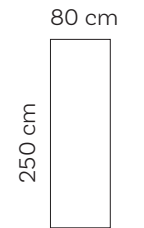

Custom-made carpet available