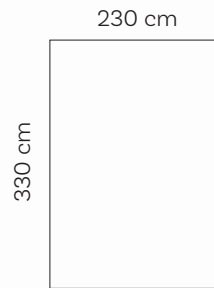

Custom-made carpet available