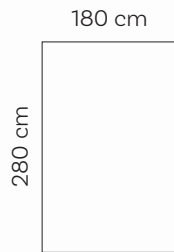

Custom-made carpet available