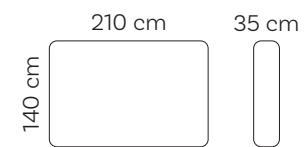

Dotty Big Roof XL